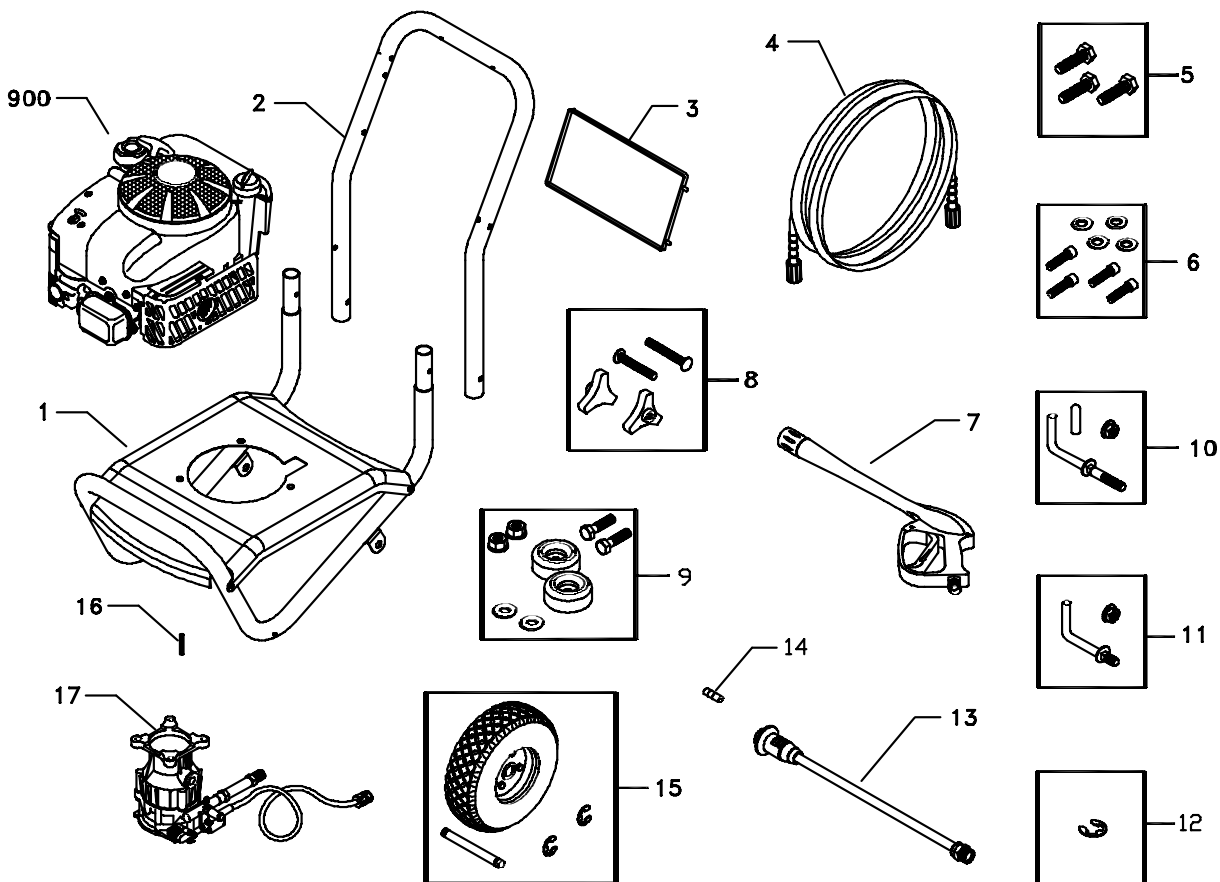

ELITE Series™

Pressure Washer Lavador a Presión

Illustrated Parts List
Las Partes ilustradas Listan

**01804
(2500 PSI)**

Questions? Help is just a moment away!

Preguntas? La ayuda es justa un momento lejos!

IPL No. 191418GS
Revision 0 (01/22/2003)

EXPLODED VIEW AND PARTS LIST - MAIN UNIT

| Item | Part # | Description | Item | Part # | Description |
|------|-----------|-------------------------------|------|----------|-------------------------|
| 1 | 192646GS | BASE | 10 | 192128GS | KIT, Hook |
| 2 | B191874GS | HANDLE | 11 | 192309GS | KIT, Hook |
| 3 | 191909GS | BILLBOARD | 12 | 191265GS | KIT, E-Ring |
| 4 | 190246GS | HOSE | 13 | B3264AGS | WAND, Adjustable Nozzle |
| 5 | 192133GS | KIT, Engine Mounting Hardware | 14 | 94804GS | ORIFICE |
| 6 | 192131GS | KIT, Pump Mounting Hardware | 15 | 192317GS | KIT, Wheel |
| 7 | B3263GS | GUN | 16 | 23139DGS | KEY |
| 8 | B2203GS | KIT, Handle Connector | 17 | 189942GS | ASSY, Pump (see page 3) |
| 9 | 192310GS | KIT, Vibration Mount | 900 | NSP | ENGINE |

EXPLODED VIEW AND PARTS LIST - PUMP

| Item | Part # | Description |
|------|----------|----------------------------|
| 1 | 190568GS | SEAL |
| 3 | 190569GS | RETAINER RING |
| 9 | 190570GS | ENGINE ADAPTER & BEARING |
| 19 | 190571GS | CAP, Oil |
| 23 | 190573GS | PISTON HOUSING |
| 28 | 190574GS | MANIFOLD |
| 29 | 190575GS | O-RING |
| 30 | 190576GS | SCREW, Venturi |
| 34 | 190577GS | CONNECTION, Chemical Inlet |
| 45 | 190578GS | PIN |
| 46 | 190579GS | VALVE, Seat Plate Brass |
| 47 | 190580GS | VALVE, Seat Stainless |
| 62 | 190581GS | CAP |
| 68 | 190582GS | BALL, Stainless Steel |
| 69 | 190584GS | O-RING |
| 76 | 21783GS | THERMAL RELIEF |
| 77 | 190585GS | OIL BOTTLE |