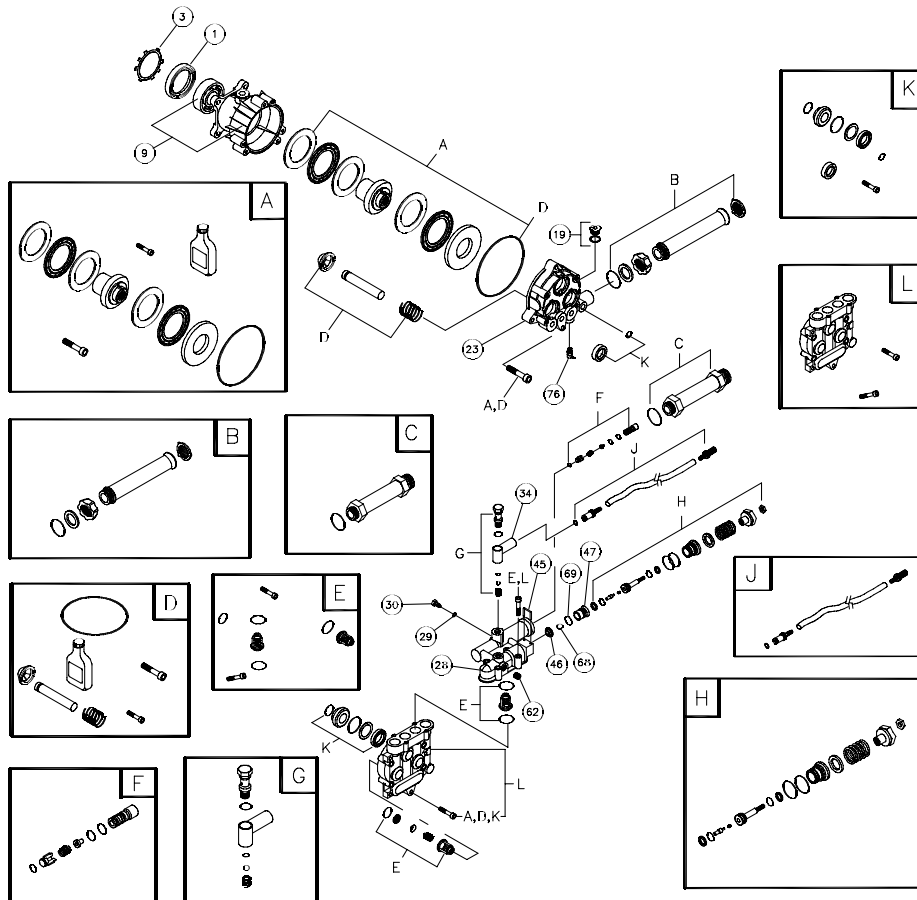

IPL No. 191418GS
Revision 0 (01/22/2003)

EXPLODED VIEW AND PARTS LIST - MAIN UNIT

| Item | Part # | Description | Item | Part # | Description |
|------|-----------|-------------------------------|------|----------|-------------------------|
| 1 | 192646GS | BASE | 10 | 192128GS | KIT, Hook |
| 2 | B191874GS | HANDLE | 11 | 192309GS | KIT, Hook |
| 3 | 191909GS | BILLBOARD | 12 | 191265GS | KIT, E-Ring |
| 4 | 190246GS | HOSE | 13 | B3264AGS | WAND, Adjustable Nozzle |
| 5 | 192133GS | KIT, Engine Mounting Hardware | 14 | 94804GS | ORIFICE |
| 6 | 192131GS | KIT, Pump Mounting Hardware | 15 | 192317GS | KIT, Wheel |
| 7 | B3263GS | GUN | 16 | 23139DGS | KEY |
| 8 | B2203GS | KIT, Handle Connector | 17 | 189942GS | ASSY, Pump (see page 3) |
| 9 | 192310GS | KIT, Vibration Mount | 900 | NSP | ENGINE |

EXPLODED VIEW AND PARTS LIST - PUMP

| Item | Part # | Description |
|------|----------|----------------------------|
| 1 | 190568GS | SEAL |
| 3 | 190569GS | RETAINER RING |
| 9 | 190570GS | ENGINE ADAPTER & BEARING |
| 19 | 190571GS | CAP, Oil |
| 23 | 190573GS | PISTON HOUSING |
| 28 | 190574GS | MANIFOLD |
| 29 | 190575GS | O-RING |
| 30 | 190576GS | SCREW, Venturi |
| 34 | 190577GS | CONNECTION, Chemical Inlet |
| 45 | 190578GS | PIN |
| 46 | 190579GS | VALVE, Seat Plate Brass |
| 47 | 190580GS | VALVE, Seat Stainless |
| 62 | 190581GS | CAP |
| 68 | 190582GS | BALL, Stainless Steel |
| 69 | 190584GS | O-RING |
| 76 | 21783GS | THERMAL RELIEF |
| 77 | 190585GS | OIL BOTTLE |

| Item | Part # | Description |
|------|----------|----------------------------|
| A | 190587GS | KIT, WOBBLE PLATE BEARING |
| B | 190588GS | KIT, WATER INLET, ANODIZED |
| C | 190589GS | KIT, OUTLET, ANODIZED |
| D | 190590GS | KIT, PISTON |
| E | 190591GS | KIT, CHECK VALVES |
| F | 190592GS | KIT, INLET CHECK |
| G | 190593GS | KIT, CHEMICAL INJECTION |
| H | 190594GS | KIT, UNLOADER |
| J | 189971GS | KIT, CHEMICAL HOSE |
| K | 190595GS | KIT, SEAL SET |
| L | 190596GS | KIT, HEAD BRASS |