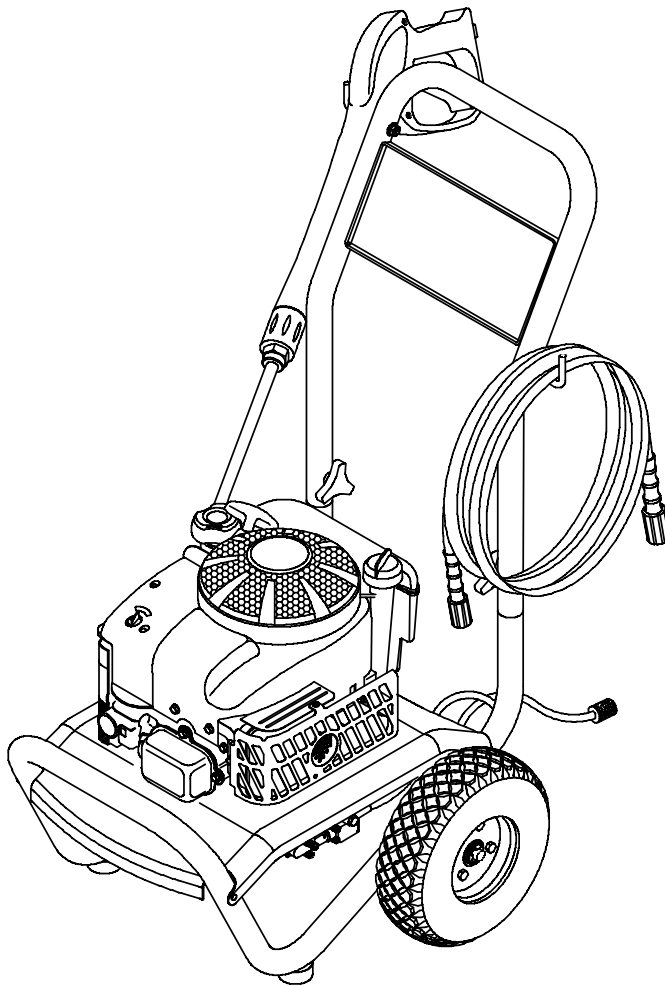

ELITE Series™

Pressure Washer Lavador a Presión

Illustrated Parts List
Las Partes ilustradas Listan

**01804
(2500 PSI)**

Questions? Help is just a moment away!

Preguntas? La ayuda es justa un momento lejos!

IPL No. 191418GS
Revision 0 (01/22/2003)

EXPLODED VIEW AND PARTS LIST - MAIN UNIT

| Item | Part # | Description | Item | Part # | Description |
|------|-----------|-------------------------------|------|----------|-------------------------|
| 1 | 192646GS | BASE | 10 | 192128GS | KIT, Hook |
| 2 | B191874GS | HANDLE | 11 | 192309GS | KIT, Hook |
| 3 | 191909GS | BILLBOARD | 12 | 191265GS | KIT, E-Ring |
| 4 | 190246GS | HOSE | 13 | B3264AGS | WAND, Adjustable Nozzle |
| 5 | 192133GS | KIT, Engine Mounting Hardware | 14 | 94804GS | ORIFICE |
| 6 | 192131GS | KIT, Pump Mounting Hardware | 15 | 192317GS | KIT, Wheel |
| 7 | B3263GS | GUN | 16 | 23139DGS | KEY |
| 8 | B2203GS | KIT, Handle Connector | 17 | 189942GS | ASSY, Pump (see page 3) |
| 9 | 192310GS | KIT, Vibration Mount | 900 | NSP | ENGINE |

EXPLODED VIEW AND PARTS LIST - PUMP

| Item | Part # | Description |
|------|----------|----------------------------|
| 1 | 190568GS | SEAL |
| 3 | 190569GS | RETAINER RING |
| 9 | 190570GS | ENGINE ADAPTER & BEARING |
| 19 | 190571GS | CAP, Oil |
| 23 | 190573GS | PISTON HOUSING |
| 28 | 190574GS | MANIFOLD |
| 29 | 190575GS | O-RING |
| 30 | 190576GS | SCREW, Venturi |
| 34 | 190577GS | CONNECTION, Chemical Inlet |
| 45 | 190578GS | PIN |
| 46 | 190579GS | VALVE, Seat Plate Brass |
| 47 | 190580GS | VALVE, Seat Stainless |
| 62 | 190581GS | CAP |
| 68 | 190582GS | BALL, Stainless Steel |
| 69 | 190584GS | O-RING |
| 76 | 21783GS | THERMAL RELIEF |
| 77 | 190585GS | OIL BOTTLE |