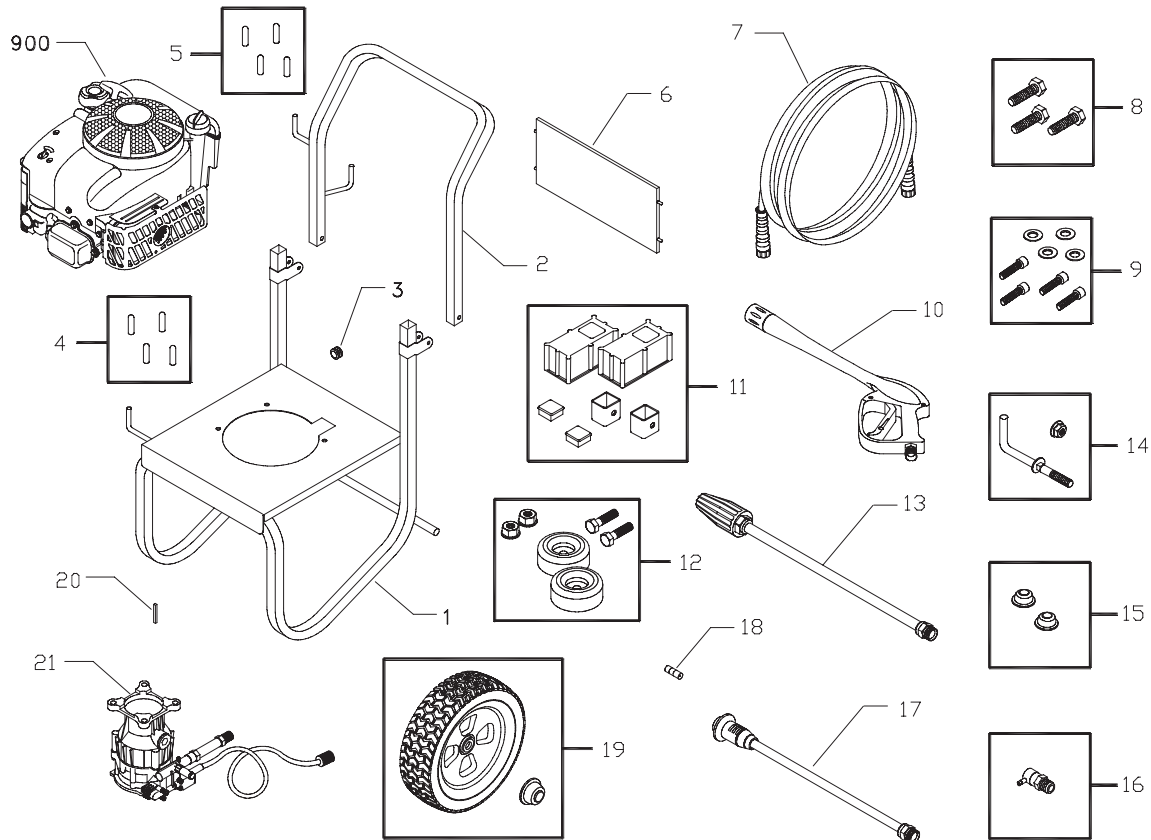

BPW2400

Parts List

Model No. HPP1778-1, BPW2400
IPL No. 193935GS Rev A (09/17/2008)

Pressure Washer

Item	Part #	Description	Item	Part #	Description
1	B190283GS	BASE	12	192553GS	KIT, Vibration Mount with Washer
2	BB5653GS	HANDLE	13	185859CGS	WAND, Turbo Nozzle
3	30809GS	GROMMET	14	193819GS	KIT, Hook
4	192127GS	KIT, Vinyl Cap	15	192125GS	KIT, Pushnut
5	192126GS	KIT, Vinyl Cap	16	21783GS	VALVE, Thermal Relief
6	191801GS	ASSY, Billboard/Decals	17	188792AGS	WAND, Adjustable Nozzle
7	190249GS	HOSE	18	94804GS	ORIFICE
8	192133GS	KIT, Engine Mounting Hardware	19	192124GS	KIT, Wheel
9	192131GS	KIT, Pump Mounting Hardware	20	23139DGS	KEY
10	B3263GS	GUN	21	194059GS	ASSY, Pump (see page 3)
11	192140GS	KIT, Handle Connector	900	Contact Engine Manufacturer

Items Not Shown

Part #	Description
191806GS	MANUAL, Owners
193935GS	MANUAL, Parts List
MS6600	MANUAL, Engine
192137GS	KIT, Decals
191922GS	KIT, Maintenance
192014GS	HOSE, Fitting
87815GS	GOGGLES
BB3061BGS	BOTTLE, Oil, Engine
190585GS	BOTTLE, Oil, Pump

Kits include all parts shown in frames.

Pump

Item	Part #	Description
19	190571GS	CAP, Oil
28	190574GS	MANIFOLD
45	190578GS	PIN
62	190581GS	CAP, 1/8
76	194298GS	THERMAL RELIEF
A	190594GS	KIT, UNLOADER
B	190588GS	KIT, WATER INLET, ANODIZED
C	190589GS	KIT, OUTLET, ANODIZED
D	193808GS	KIT, HEAD BRASS
E	193806GS	KIT, CHECK VALVES
F	190592GS	KIT, INLET CHECK

Item	Part #	Description
G	190593GS	KIT, CHEMICAL INJECTION
H	193807GS	KIT, SEAL SET
J	189971GS	KIT, CHEMICAL HOSE
K	193971GS	KIT, PIPE FITTING
L	193972GS	KIT, UNLOADER SEAT

PARTS NOT SHOWN
 B2384GS FILTER, Inlet