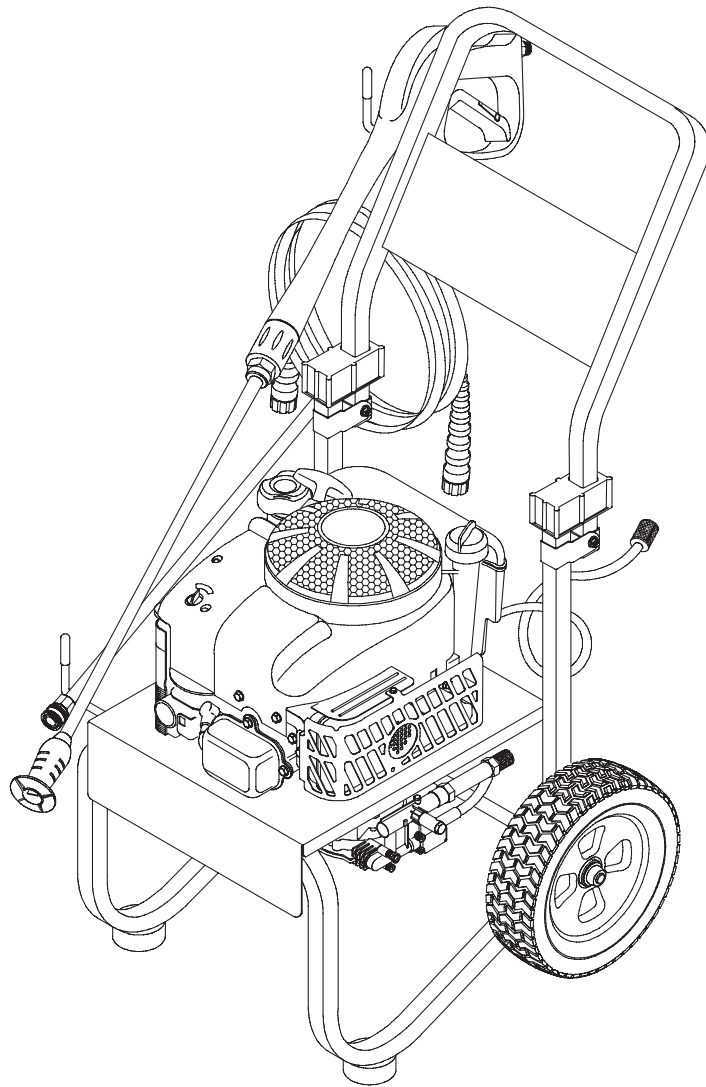

BPW2400

Parts List

Model No. HPP1778-1, BPW2400
IPL No. 193935GS Rev A (09/17/2008)

Pressure Washer

Item	Part #	Description	Item	Part #	Description
1	B190283GS	BASE	12	192553GS	KIT, Vibration Mount with Washer
2	BB5653GS	HANDLE	13	185859CGS	WAND, Turbo Nozzle
3	30809GS	GROMMET	14	193819GS	KIT, Hook
4	192127GS	KIT, Vinyl Cap	15	192125GS	KIT, Pushnut
5	192126GS	KIT, Vinyl Cap	16	21783GS	VALVE, Thermal Relief
6	191801GS	ASSY, Billboard/Decals	17	188792AGS	WAND, Adjustable Nozzle
7	190249GS	HOSE	18	94804GS	ORIFICE
8	192133GS	KIT, Engine Mounting Hardware	19	192124GS	KIT, Wheel
9	192131GS	KIT, Pump Mounting Hardware	20	23139DGS	KEY
10	B3263GS	GUN	21	194059GS	ASSY, Pump (see page 3)
11	192140GS	KIT, Handle Connector	900	Contact Engine Manufacturer

Items Not Shown

Part #	Description
191806GS	MANUAL, Owners
193935GS	MANUAL, Parts List
MS6600	MANUAL, Engine
192137GS	KIT, Decals
191922GS	KIT, Maintenance
192014GS	HOSE, Fitting
87815GS	GOGGLES
BB3061BGS	BOTTLE, Oil, Engine
190585GS	BOTTLE, Oil, Pump

Kits include all parts shown in frames.

Pump

Item	Part #	Description
19	190571GS	CAP, Oil
28	190574GS	MANIFOLD
45	190578GS	PIN
62	190581GS	CAP, 1/8
76	194298GS	THERMAL RELIEF
A	190594GS	KIT, UNLOADER
B	190588GS	KIT, WATER INLET, ANODIZED
C	190589GS	KIT, OUTLET, ANODIZED
D	193808GS	KIT, HEAD BRASS
E	193806GS	KIT, CHECK VALVES
F	190592GS	KIT, INLET CHECK

Item	Part #	Description
G	190593GS	KIT, CHEMICAL INJECTION
H	193807GS	KIT, SEAL SET
J	189971GS	KIT, CHEMICAL HOSE
K	193971GS	KIT, PIPE FITTING
L	193972GS	KIT, UNLOADER SEAT

PARTS NOT SHOWN
 B2384GS FILTER, Inlet