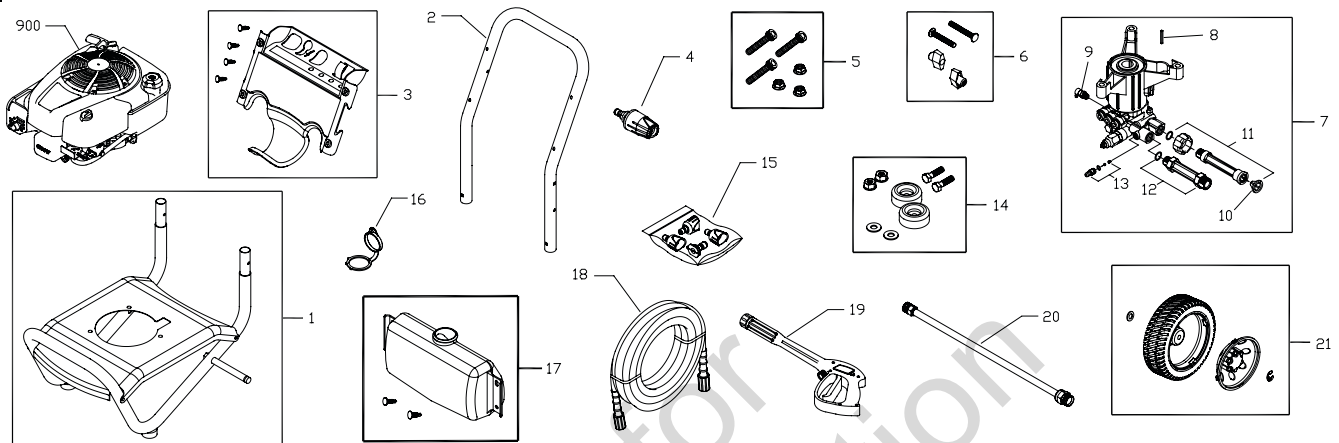

# Exploded View and Parts List

Item	Part #	Description
1	312028GS	BASE
	205413GS	AXLE
2	199110BRGS	HANDLE
3	311611GS	BILLBOARD
	B1797GS	CLIP
4	198730GS	NOZZLE-TURBO
5	203526GS	KIT-HARDWARE PUMP MOUNTING
6	B2203GS	KIT-HARDWARE HANDLE
7	311553GS	PUMP
8	23139GS	KEY
9	208673GS	VALVE-THERMAL RELIEF
10	B2384GS	FILTER-GARDEN HOSE
11	201496GS	KIT-WATER INLET
12	201497GS	FITTING
13	192914GS	KIT-CHEMICAL INJ
14	192310GS	MOUNT-VIBRATION
15	202182GS	KIT-QC NOZZLES
	198841GS	NOZZLE-QC BLACK
	201580AAGS	NOZZLE-QC RED
	201580XGS	NOZZLE-QC ORANGE
	201580RGS	NOZZLE-QC YELLOW
16	B3222EGS	CAP-CHEMICAL TANK
17	205369GS	TANK-CHEMICAL
	310333GS	KIT-VALVE
	B1797GS	CLIP

Item	Part #	Description
18	202017GS	HOSE
19	204627GS	GUN
20	200595GS	EXTENSION-QC
21	209568GS	KIT-WHEEL
	200520GS	HUBCAP
	192050GS	E-RING
900	§	ENGINE