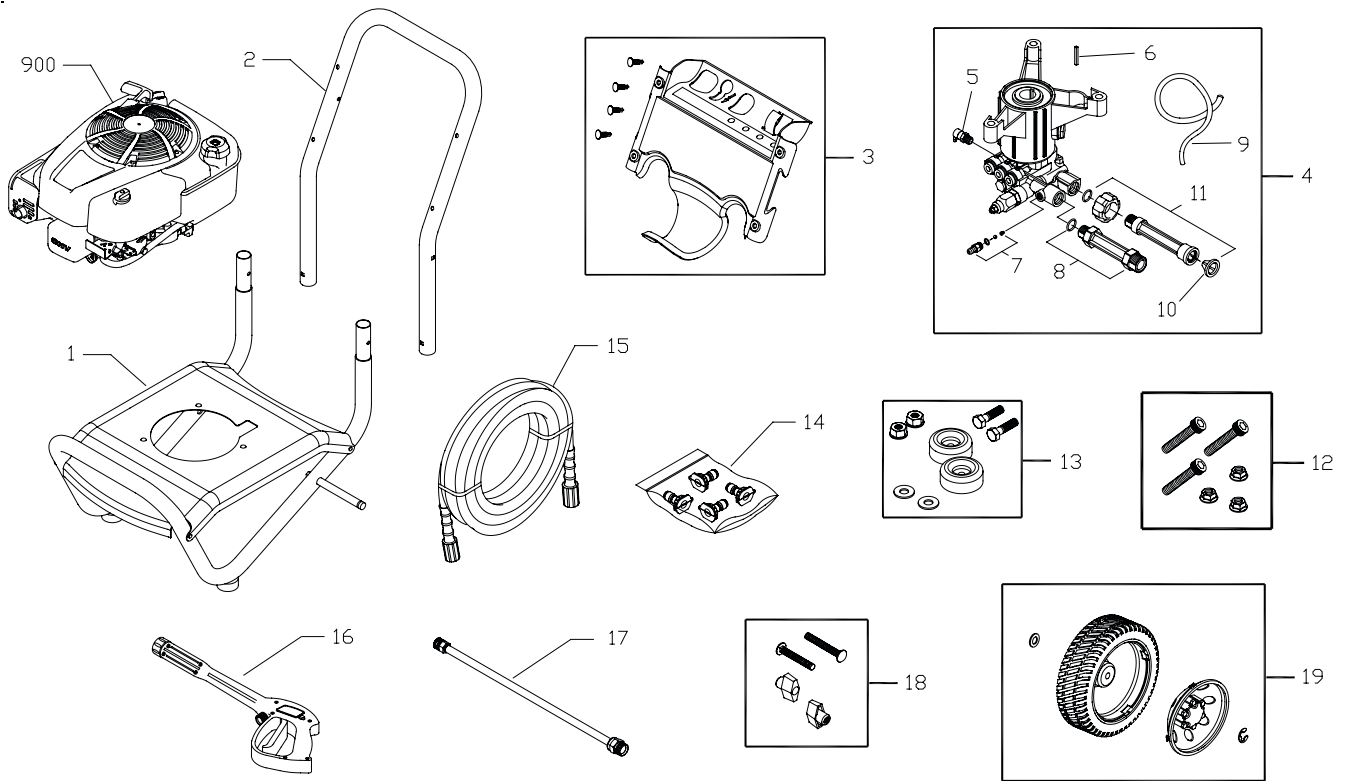

Briggs & Stratton Power Products group, LLC
Jefferson, Wisconsin, U.S.A.

Model No. 020418-0 2700 PSI Pressure Washer IPL No. 311744 Revision - (11/17/2009)

Exploded View and Parts List

Item	Part #	Description
1	209570GS	BASE
	205413GS	AXLE
2	J199110GS	HANDLE
3	310912GS	BILLBOARD
	B1797GS	CLIPS
4	311553GS	PUMP
5	208673GS	VALVE-THERMAL RELIEF
6	23139GS	KEY
7	192914GS	KIT-CHEMICAL INJ
8	201497GS	FITTING
9	310975GS	HOSE-CHEMICAL
10	B2384GS	FILTER-GARDEN HOSE
11	201496GS	KIT-WATER INLET
12	203526GS	KIT-HARDWARE PUMP MOUNTING
13	192310GS	MOUNT-VIBRATION
14	208041GS	KIT-QC NOZZLES
	198841GS	NOZZLE-QC BLACK
	195983AKGS	NOZZLE-QC YELLOW
	195983AMGS	NOZZLE-QC WHITE
	195983AJGS	NOZZLE-QC RED
15	196138GS	HOSE

Item	Part #	Description
16	204627GS	GUN
17	200595GS	EXTENSION-QC
18	B2203GS	KIT-HARDWARE HANDLE
19	209568GS	KIT-WHEEL
	192050GS	E-RING
	200520GS	HUBCAP
900	§	ENGINE

Items Not Illustrated

310909GS	MANUAL-OPERATOR'S
194256GS	TAG-WARNING
310968GS	DECAL-SHROUD
BB3061BGS	OIL

Optional Accessories

6048	O-RING MAINTENANCE
6039	PUMP SAVER

§ - Contact Engine Manufacturer