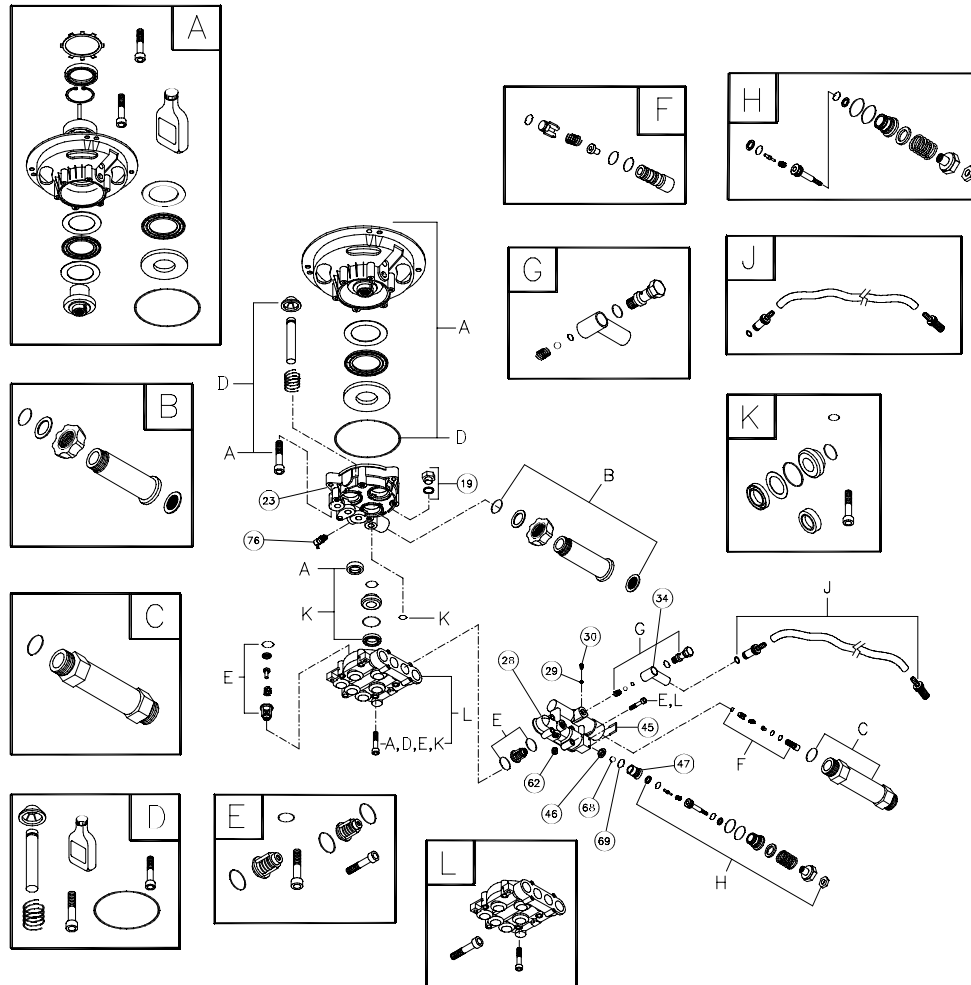

IPL No. 191399GS
Revision 1 (04/11/2003)

0 24847 05586 3

EXPLODED VIEW AND PARTS LIST - MAIN UNIT

Item	Part #	Description	Item	Part #	Description
1	192546GS	BASE	10	21760GS	ORIFICE
2	B191874GS	HANDLE	11	192309GS	KIT, Hook
3	191909GS	BILLBOARD	12	192050GS	KIT, E-Ring
4	190249GS	HOSE	13	B3335HGS	WAND, Adjustable Nozzle
5	192645GS	KIT, Pump Mounting Hardware	14	192311GS	KIT, Wheel
6	192128GS	KIT, Hook	15	23139GS	KEY
7	B3263GS	GUN	16	189970GS	ASSY, Pump (see page 3)
8	B2203GS	KIT, Handle Connector	900	NSP	ENGINE
9	192310GS	KIT, Vibration Mount			

Items Not Illustrated:

Part #	Description
191359GS	MANUAL, Owner's
191399GS	MANUAL, Illustrated Parts List
192647GS	KIT, Decals
BB3061BGS	OIL, Engine

EXPLODED VIEW AND PARTS LIST - PUMP

Item	Part #	Description
19	190571GS	CAP, Oil
23	190626GS	CARTER
28	190627GS	MANIFOLD
29	190575GS	O-RING
30	190576GS	SCREW
34	190577GS	CONNECTION, Chemical Inlet
45	190578GS	PIN
46	190579GS	VALVE, Seat Plate, Brass
47	190580GS	VALVE, Seat, Stainless
62	190581GS	CAP
68	190582GS	BALL, Stainless Steel
69	190584GS	O-RING
76	21783GS	THERMO RELIEF
77	190586GS	OIL BOTTLE

Item	Part #	Description
A	190709GS	KIT, WOBBLE PLATE BEARING
B	190632GS	KIT, WATER INLET, ALUM
C	190634GS	KIT, OUTLET, ALUM
D	190710GS	KIT, PISTON
E	190591GS	KIT, CHECK VALVES
F	190592GS	KIT, INLET CHECK
G	190593GS	KIT, CHEMICAL INJECTION
H	190594GS	KIT, UNLOADER STEM
J	189971GS	KIT, CHEMICAL HOSE
K	190595GS	KIT, SEAL SET
L	190596GS	KIT, HEAD BRASS

NOTE: Item letters A - L are service kits and include all parts shown within the box.

NOTES