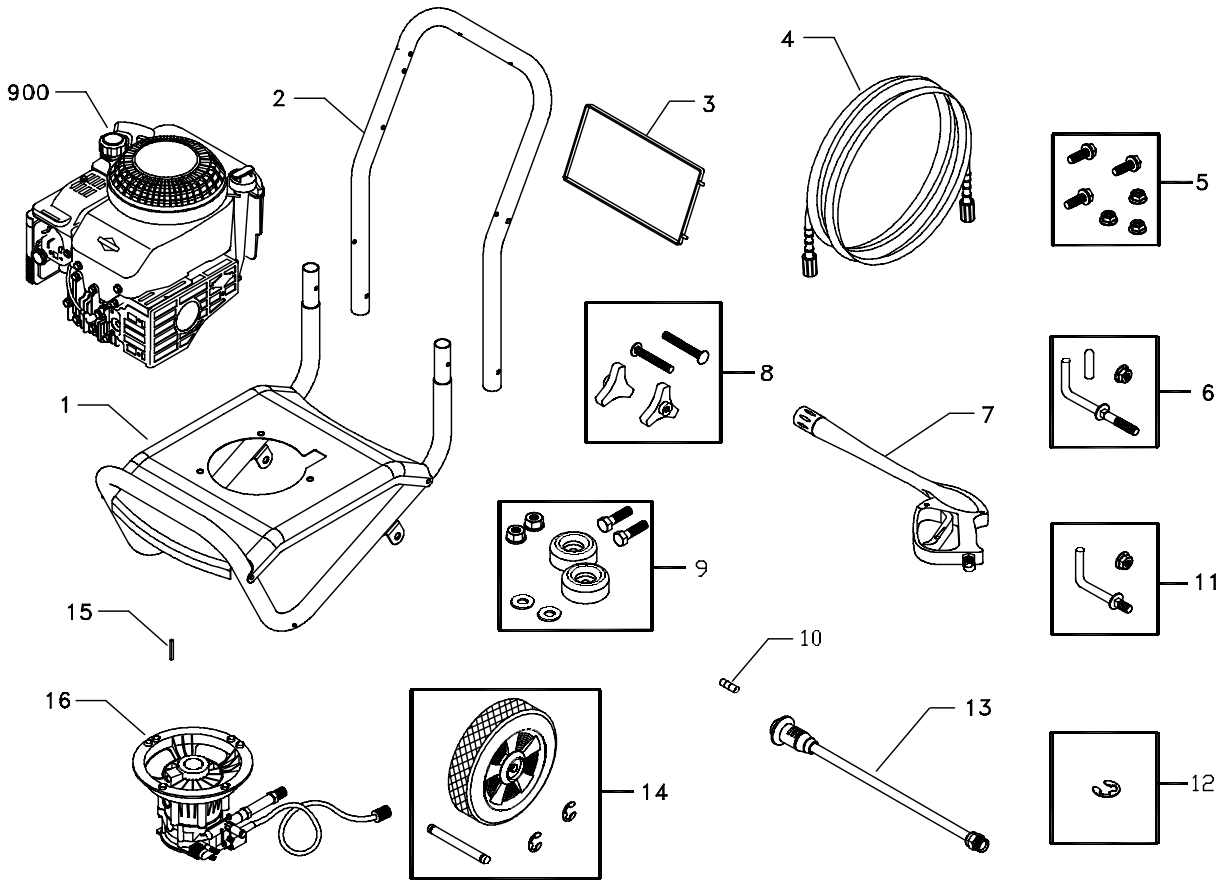

IPL No. 191399GS
Revision 1 (04/11/2003)

0 24847 05586 3

EXPLODED VIEW AND PARTS LIST - MAIN UNIT

Item	Part #	Description	Item	Part #	Description
1	192546GS	BASE	10	21760GS	ORIFICE
2	B191874GS	HANDLE	11	192309GS	KIT, Hook
3	191909GS	BILLBOARD	12	192050GS	KIT, E-Ring
4	190249GS	HOSE	13	B3335HGS	WAND, Adjustable Nozzle
5	192645GS	KIT, Pump Mounting Hardware	14	192311GS	KIT, Wheel
6	192128GS	KIT, Hook	15	23139GS	KEY
7	B3263GS	GUN	16	189970GS	ASSY, Pump (see page 3)
8	B2203GS	KIT, Handle Connector	900	NSP	ENGINE
9	192310GS	KIT, Vibration Mount			

Items Not Illustrated:

Part #	Description
191359GS	MANUAL, Owner's
191399GS	MANUAL, Illustrated Parts List
192647GS	KIT, Decals
BB3061BGS	OIL, Engine

EXPLODED VIEW AND PARTS LIST - PUMP

Item	Part #	Description
19	190571GS	CAP, Oil
23	190626GS	CARTER
28	190627GS	MANIFOLD
29	190575GS	O-RING
30	190576GS	SCREW
34	190577GS	CONNECTION, Chemical Inlet
45	190578GS	PIN
46	190579GS	VALVE, Seat Plate, Brass
47	190580GS	VALVE, Seat, Stainless
62	190581GS	CAP
68	190582GS	BALL, Stainless Steel
69	190584GS	O-RING
76	21783GS	THERMO RELIEF
77	190586GS	OIL BOTTLE

Item	Part #	Description
A	190709GS	KIT, WOBBLE PLATE BEARING
B	190632GS	KIT, WATER INLET, ALUM
C	190634GS	KIT, OUTLET, ALUM
D	190710GS	KIT, PISTON
E	190591GS	KIT, CHECK VALVES
F	190592GS	KIT, INLET CHECK
G	190593GS	KIT, CHEMICAL INJECTION
H	190594GS	KIT, UNLOADER STEM
J	189971GS	KIT, CHEMICAL HOSE
K	190595GS	KIT, SEAL SET
L	190596GS	KIT, HEAD BRASS