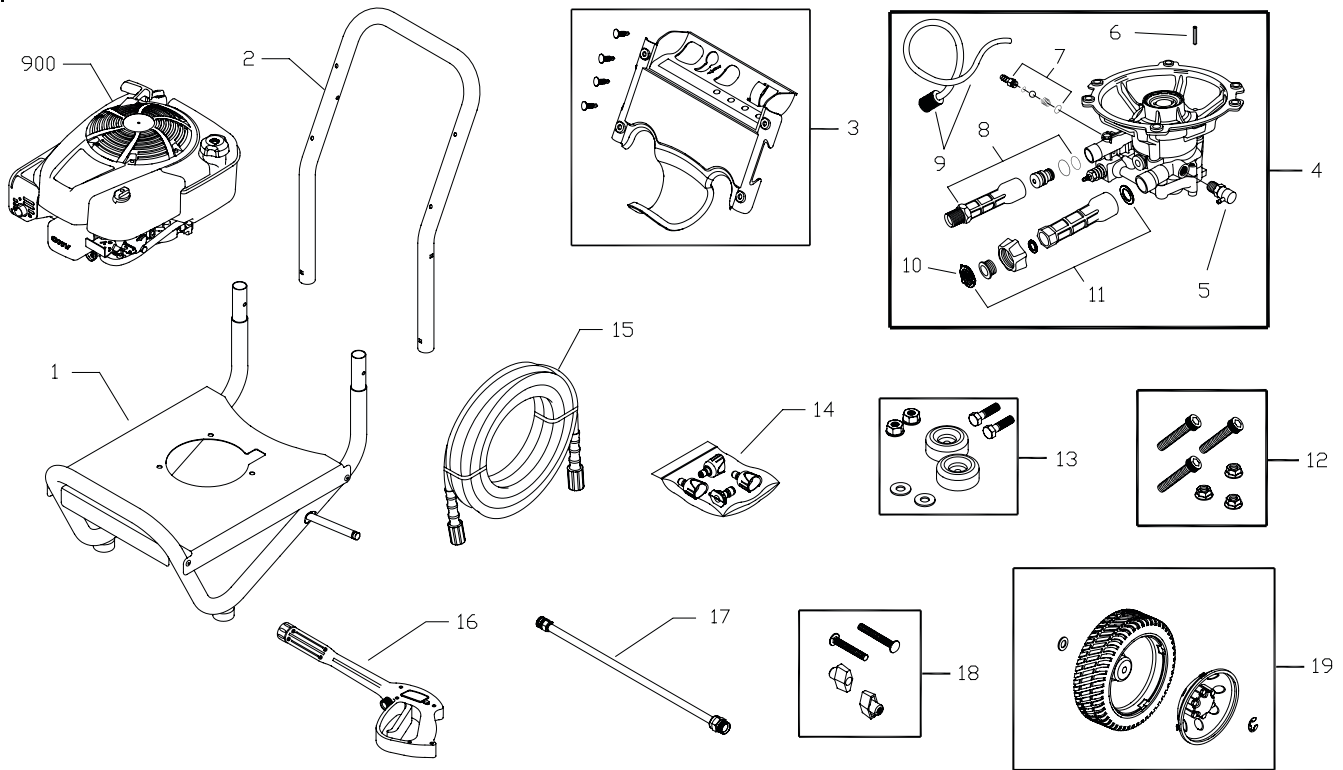

# Exploded View and Parts List

Item	Part #	Description
1	209601GS	BASE
	205413GS	AXLE
2	Y199110GS	HANDLE
3	209602GS	BILLBOARD
	B1797GS	CLIPS
4	205816GS	PUMP
5	208673GS	VALVE-THERMAL RELIEF
6	23139GS	KEY
7	190593GS	KIT-CHEMICAL INJ
8	206375GS	KIT-WATER-OUTLET
9	189971GS	KIT-CHEMICAL HOSE
10	B2384GS	FILTER-GARDEN HOSE
11	206374GS	KIT-WATER INLET
12	192529GS	KIT-HARDWARE PUMP MOUNTING
13	192310GS	MOUNT-VIBRATION
14	202181GS	KIT-QC NOZZLES
	198841GS	NOZZLE-QC BLACK
	201580RGS	NOZZLE-QC YELLOW
	201580XGS	NOZZLE-QC ORANGE
	201580AEGS	NOZZLE-QC RED

Item	Part #	Description
15	202017GS	HOSE
16	204627GS	GUN
17	200595GS	EXTENSION-QC
18	B2203GS	KIT-HARDWARE HANDLE
19	209568GS	KIT-WHEEL
	192050GS	E-RING
	200520GS	HUBCAP
900	§	ENGINE

#### Items Not Illustrated

209290GS	MANUAL-OPERATOR'S
194256GS	TAG-WARNING
209292GS	DECAL-Shroud
bb3061bGS	OIL