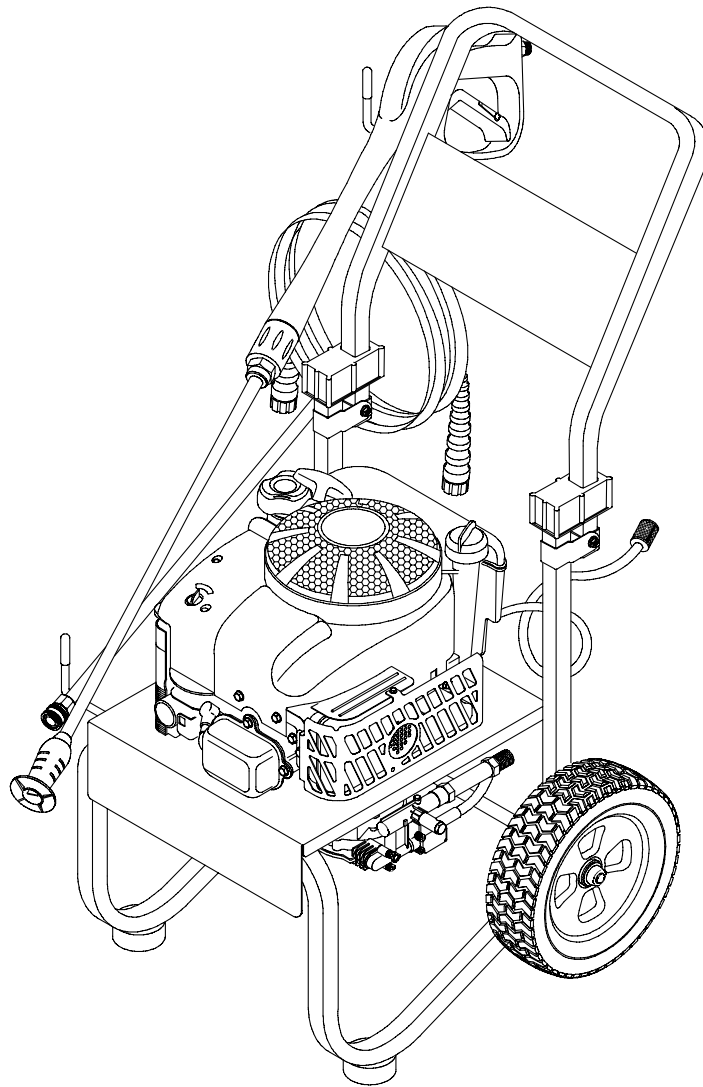

# BPW2400

## Parts List

**Model No. HPP1778-0, BPW2400**  
**IPL No. 192054GS Rev I (08/18/2003)**

# Pressure Washer

Item	Part #	Description	Item	Part #	Description
1	B190283GS	BASE	11	192140GS	KIT, Handle Connector
2	BB5653GS	HANDLE	12	192123GS	KIT,Vibration Mount
3	30809GS	GROMMET	13	185859CGS	WAND,Turbo Nozzle
4	192127GS	KIT,Vinyl Cap	14	192128GS	KIT, Hook
5	192126GS	KIT,Vinyl Cap	15	192125GS	KIT, Pushnut
6	B1631BGS	BILLBOARD	16	B3335AGS	WAND,Adjustable Nozzle
7	190249GS	HOSE	17	94804GS	ORIFICE
8	192133GS	KIT, Engine Mounting Hardware	18	192124GS	KIT,Wheel
9	192131GS	KIT, Pump Mounting Hardware	19	23139DGS	KEY
10	B3263GS	GUN	20	189942GS	ASSY, Pump
			900	.....	Contact Engine Manufacturer

# Pump

Item	Part #	Description	Item	Part #	Description
1	190568GS	SEAL	76	21783GS	THERMAL RELIEF
3	190569GS	RETAINER RING	77	190585GS	OIL BOTTLE
9	190570GS	ENGINE ADAPTER & BEARING	A	190587GS	KIT,WOBBLE PLATE BEARING
19	190571GS	CAP, Oil	B	190588GS	KIT,WATER INLET, ANODIZED
23	190573GS	PISTON HOUSING	C	190589GS	KIT, OUTLET,ANODIZED
28	190574GS	MANIFOLD	D	190590GS	KIT, PISTON
29	190575GS	O-RING	E	190591GS	KIT, CHECK VALVES
30	190576GS	SCREW,Venturi	F	190592GS	KIT, INLET CHECK
34	190577GS	CONNECTION, Chem Inlet	G	190593GS	KIT,CHEMICAL INJECTION
45	190578GS	PIN	H	190594GS	KIT, UNLOADER
46	190579GS	VALVE, Seat Plate Brass	J	189971GS	KIT, CHEMICAL HOSE
47	190580GS	VALVE, Seat Stainless	K	190595GS	KIT, SEAL SET
62	190581GS	CAP	L	190596GS	KIT, HEAD BRASS
68	190582GS	BALL, SS			
69	190584GS	O-RING			