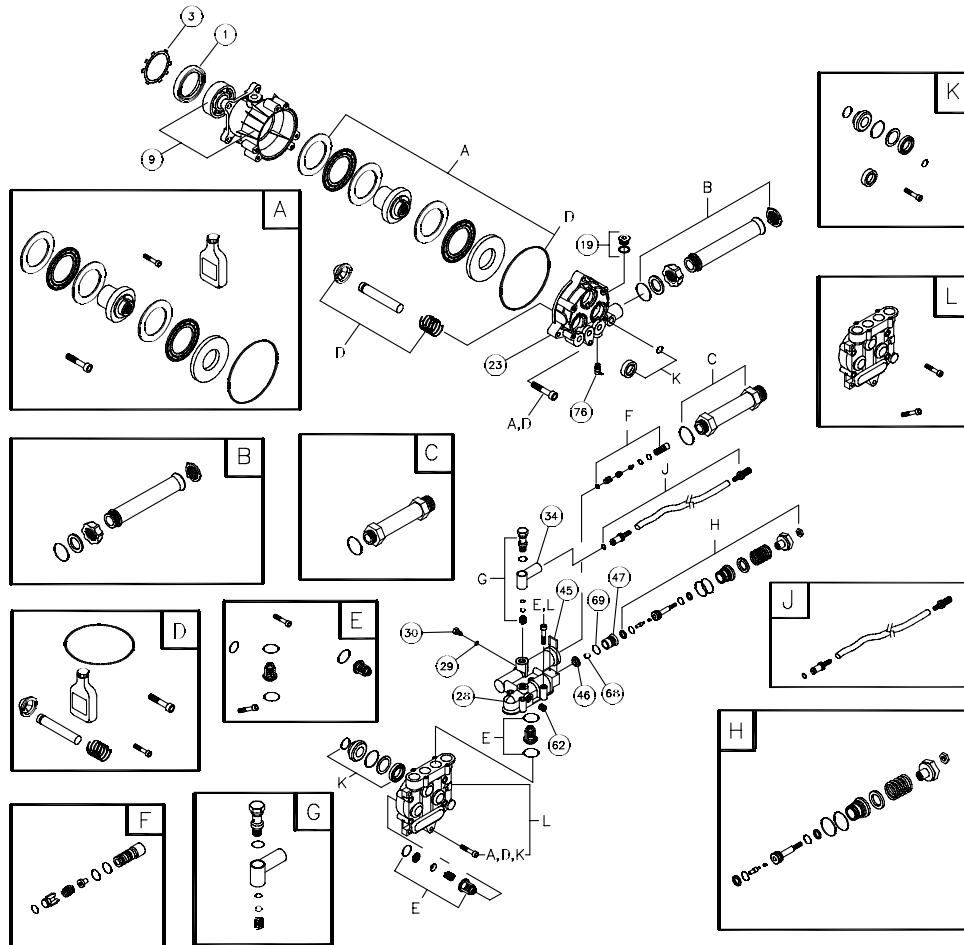

## Parts List

**Model No. HPP1778-0, BPW2400**  
**IPL No. 192054GS Rev I (08/18/2003)**

# Pressure Washer

Item	Part #	Description	Item	Part #	Description
1	B190283GS	BASE	11	192140GS	KIT, Handle Connector
2	BB5653GS	HANDLE	12	192123GS	KIT,Vibration Mount
3	30809GS	GROMMET	13	185859CGS	WAND,Turbo Nozzle
4	192127GS	KIT,Vinyl Cap	14	192128GS	KIT, Hook
5	192126GS	KIT,Vinyl Cap	15	192125GS	KIT, Pushnut
6	B1631BGS	BILLBOARD	16	B3335AGS	WAND,Adjustable Nozzle
7	190249GS	HOSE	17	94804GS	ORIFICE
8	192133GS	KIT, Engine Mounting Hardware	18	192124GS	KIT,Wheel
9	192131GS	KIT, Pump Mounting Hardware	19	23139DGS	KEY
10	B3263GS	GUN	20	189942GS	ASSY, Pump
			900	.....	Contact Engine Manufacturer

## Items Not Shown

Part #	Description
191806GS	MANUAL, Owners
192054GS	MANUAL, Parts List
MS6600	MANUAL, Engine
192137GS	KIT, Decals
191922GS	KIT, Maintenance
192014GS	HOSE, Fitting
87815GS	GOGGLES
BB3061BGS	BOTTLE, Oil, Engine
190585GS	BOTTLE, Oil, Pump

# Pump

Item	Part #	Description	Item	Part #	Description
1	190568GS	SEAL	76	21783GS	THERMAL RELIEF
3	190569GS	RETAINER RING	77	190585GS	OIL BOTTLE
9	190570GS	ENGINE ADAPTER & BEARING	A	190587GS	KIT,WOBBLE PLATE BEARING
19	190571GS	CAP, Oil	B	190588GS	KIT,WATER INLET, ANODIZED
23	190573GS	PISTON HOUSING	C	190589GS	KIT, OUTLET,ANODIZED
28	190574GS	MANIFOLD	D	190590GS	KIT, PISTON
29	190575GS	O-RING	E	190591GS	KIT, CHECK VALVES
30	190576GS	SCREW,Venturi	F	190592GS	KIT, INLET CHECK
34	190577GS	CONNECTION, Chem Inlet	G	190593GS	KIT,CHEMICAL INJECTION
45	190578GS	PIN	H	190594GS	KIT, UNLOADER
46	190579GS	VALVE, Seat Plate Brass	J	189971GS	KIT, CHEMICAL HOSE
47	190580GS	VALVE, Seat Stainless	K	190595GS	KIT, SEAL SET
62	190581GS	CAP	L	190596GS	KIT, HEAD BRASS
68	190582GS	BALL, SS			
69	190584GS	O-RING			