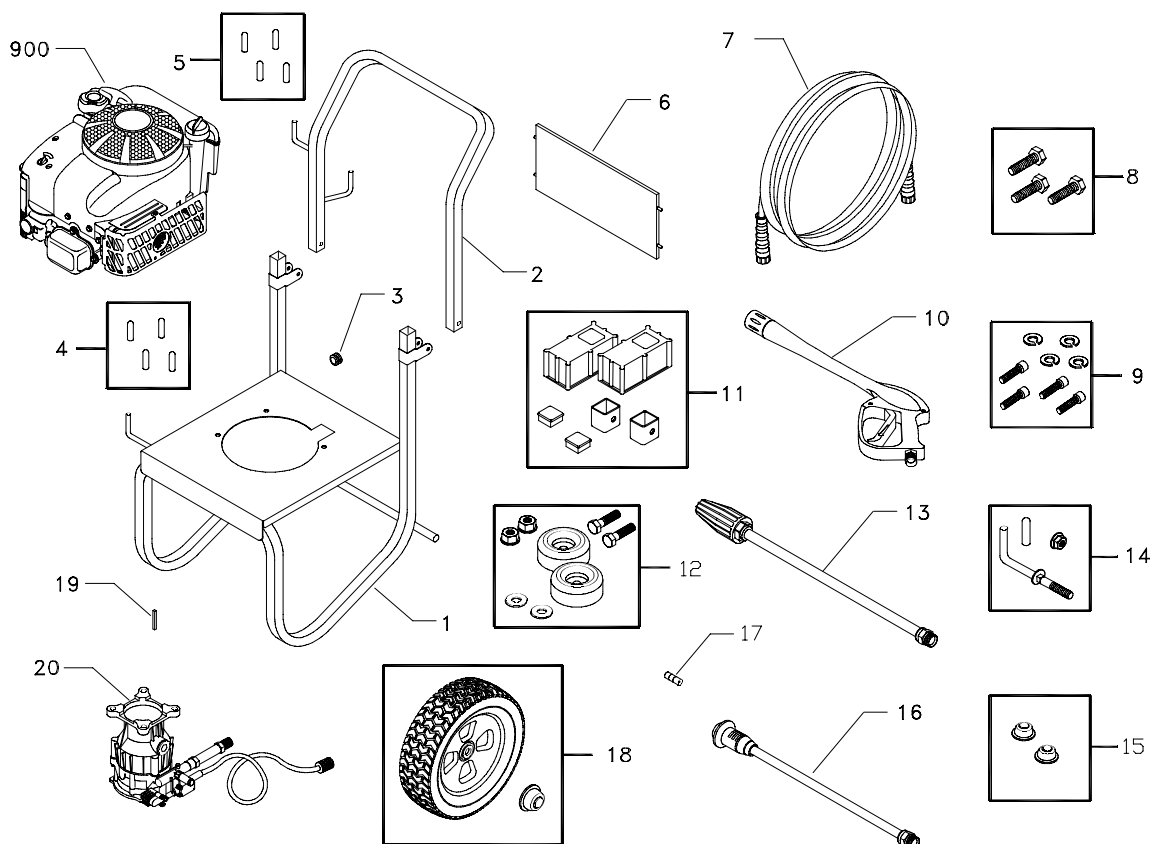

# BPW2400

## Parts List

**Model No. HPP1778-0, BPW2400**  
**IPL No. 192054GS Rev I (08/18/2003)**

# Pressure Washer

Item	Part #	Description	Item	Part #	Description
1	B190283GS	BASE	11	192140GS	KIT, Handle Connector
2	BB5653GS	HANDLE	12	192123GS	KIT,Vibration Mount
3	30809GS	GROMMET	13	185859CGS	WAND,Turbo Nozzle
4	192127GS	KIT,Vinyl Cap	14	192128GS	KIT, Hook
5	192126GS	KIT,Vinyl Cap	15	192125GS	KIT, Pushnut
6	B1631BGS	BILLBOARD	16	B3335AGS	WAND,Adjustable Nozzle
7	190249GS	HOSE	17	94804GS	ORIFICE
8	192133GS	KIT, Engine Mounting Hardware	18	192124GS	KIT,Wheel
9	192131GS	KIT, Pump Mounting Hardware	19	23139DGS	KEY
10	B3263GS	GUN	20	189942GS	ASSY, Pump
			900	.....	Contact Engine Manufacturer

# Pump

Item	Part #	Description	Item	Part #	Description
1	190568GS	SEAL	76	21783GS	THERMAL RELIEF
3	190569GS	RETAINER RING	77	190585GS	OIL BOTTLE
9	190570GS	ENGINE ADAPTER & BEARING	A	190587GS	KIT,WOBBLE PLATE BEARING
19	190571GS	CAP, Oil	B	190588GS	KIT,WATER INLET, ANODIZED
23	190573GS	PISTON HOUSING	C	190589GS	KIT, OUTLET,ANODIZED
28	190574GS	MANIFOLD	D	190590GS	KIT, PISTON
29	190575GS	O-RING	E	190591GS	KIT, CHECK VALVES
30	190576GS	SCREW,Venturi	F	190592GS	KIT, INLET CHECK
34	190577GS	CONNECTION, Chem Inlet	G	190593GS	KIT,CHEMICAL INJECTION
45	190578GS	PIN	H	190594GS	KIT, UNLOADER
46	190579GS	VALVE, Seat Plate Brass	J	189971GS	KIT, CHEMICAL HOSE
47	190580GS	VALVE, Seat Stainless	K	190595GS	KIT, SEAL SET
62	190581GS	CAP	L	190596GS	KIT, HEAD BRASS
68	190582GS	BALL, SS			
69	190584GS	O-RING			