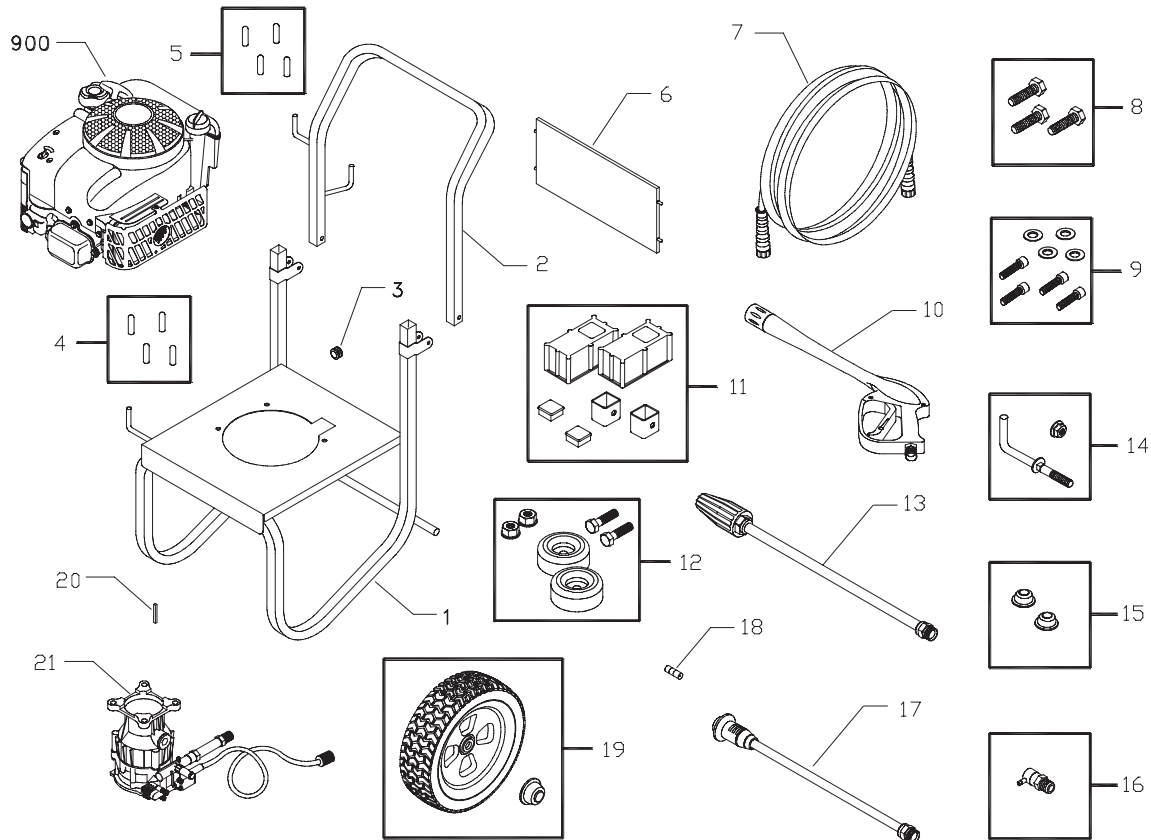

## Parts List

**Model No. HPP1778-1, BPW2400**  
**IPL No. 193935GS Rev A (09/17/2008)**

# Pressure Washer

Item	Part #	Description	Item	Part #	Description
1	B190283GS	BASE	12	192553GS	KIT, Vibration Mount with Washer
2	BB5653GS	HANDLE	13	185859CGS	WAND, Turbo Nozzle
3	30809GS	GROMMET	14	193819GS	KIT, Hook
4	192127GS	KIT, Vinyl Cap	15	192125GS	KIT, Pushnut
5	192126GS	KIT, Vinyl Cap	16	21783GS	VALVE, Thermal Relief
6	191801GS	ASSY, Billboard/Decals	17	188792AGS	WAND, Adjustable Nozzle
7	190249GS	HOSE	18	94804GS	ORIFICE
8	192133GS	KIT, Engine Mounting Hardware	19	192124GS	KIT, Wheel
9	192131GS	KIT, Pump Mounting Hardware	20	23139DGS	KEY
10	B3263GS	GUN	21	194059GS	ASSY, Pump (see page 3)
11	192140GS	KIT, Handle Connector	900	.....	Contact Engine Manufacturer

# Pump

Item	Part #	Description
19	190571GS	CAP, Oil
28	190574GS	MANIFOLD
45	190578GS	PIN
62	190581GS	CAP, 1/8
76	194298GS	THERMAL RELIEF
A	190594GS	KIT, UNLOADER
B	190588GS	KIT, WATER INLET, ANODIZED
C	190589GS	KIT, OUTLET, ANODIZED
D	193808GS	KIT, HEAD BRASS
E	193806GS	KIT, CHECK VALVES
F	190592GS	KIT, INLET CHECK

Item	Part #	Description
G	190593GS	KIT, CHEMICAL INJECTION
H	193807GS	KIT, SEAL SET
J	189971GS	KIT, CHEMICAL HOSE
K	193971GS	KIT, PIPE FITTING
L	193972GS	KIT, UNLOADER SEAT

**PARTS NOT SHOWN**  
B2384GS FILTER, Inlet