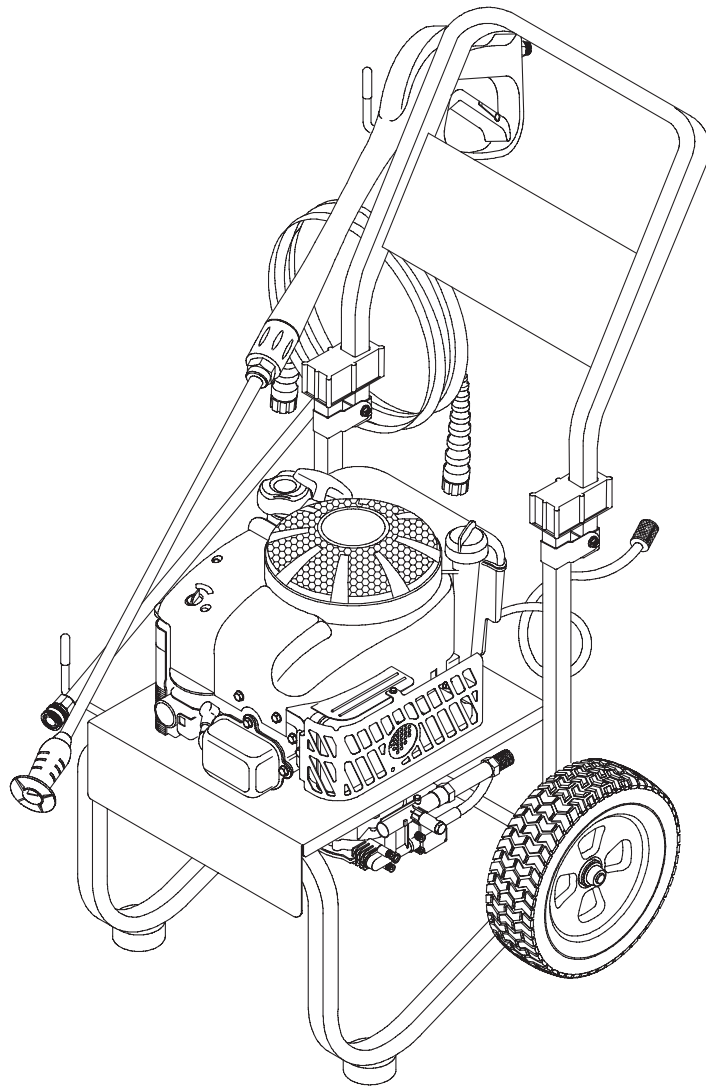

# BPW2400

## Parts List

**Model No. HPP1778-1, BPW2400**  
**IPL No. 193935GS Rev A (09/17/2008)**

# Pressure Washer

Item	Part #	Description	Item	Part #	Description
1	B190283GS	BASE	12	192553GS	KIT, Vibration Mount with Washer
2	BB5653GS	HANDLE	13	185859CGS	WAND, Turbo Nozzle
3	30809GS	GROMMET	14	193819GS	KIT, Hook
4	192127GS	KIT, Vinyl Cap	15	192125GS	KIT, Pushnut
5	192126GS	KIT, Vinyl Cap	16	21783GS	VALVE, Thermal Relief
6	191801GS	ASSY, Billboard/Decals	17	188792AGS	WAND, Adjustable Nozzle
7	190249GS	HOSE	18	94804GS	ORIFICE
8	192133GS	KIT, Engine Mounting Hardware	19	192124GS	KIT, Wheel
9	192131GS	KIT, Pump Mounting Hardware	20	23139DGS	KEY
10	B3263GS	GUN	21	194059GS	ASSY, Pump (see page 3)
11	192140GS	KIT, Handle Connector	900	.....	Contact Engine Manufacturer

# Pump

Item	Part #	Description
19	190571GS	CAP, Oil
28	190574GS	MANIFOLD
45	190578GS	PIN
62	190581GS	CAP, 1/8
76	194298GS	THERMAL RELIEF
A	190594GS	KIT, UNLOADER
B	190588GS	KIT, WATER INLET, ANODIZED
C	190589GS	KIT, OUTLET, ANODIZED
D	193808GS	KIT, HEAD BRASS
E	193806GS	KIT, CHECK VALVES
F	190592GS	KIT, INLET CHECK