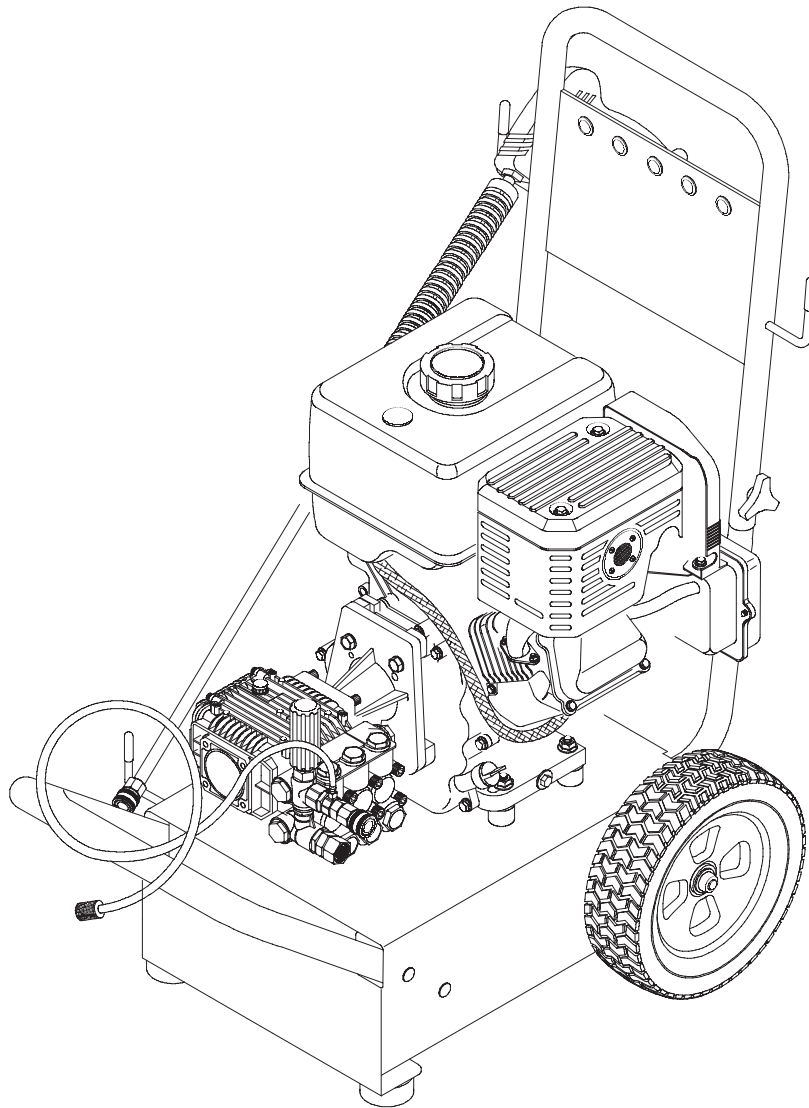

BPW2700

Parts List

Model No. HPP1779-0, BPW2700
IPL No. 192055GS Rev 3 (11/11/2003)

Pressure Washer

Item	Part #	Description	Item	Part #	Description
1	B190336GS	BASE	13	192123GS	KIT,Vibration Mount
2	BB1982GS	BUMPER	14	B4805GS	HOSE
3	63281GS	KEY	15	187978GS	KIT, Upper Handle Hardware
4	192134GS	KIT, Engine Mounting Hardware	16	192125GS	KIT, Pushnut
5	BB1981GS	HANDLE, Lower	17	192135GS	KIT, Garden Hose Inlet
6	B190293GS	HANDLE, Upper	18	B3858GS	WAND, Quick Disconnect
7	30809GS	GROMMET	19	B1436BGS	GUN
8	192126GS	KIT,Vinyl Cap	20	95458GS	FITTING, Quick Disconnect
9	192129GS	KIT, Lower Handle Hardware	21	192124GS	KIT,Wheel
10	192130GS	KIT, Bumper Mounting Hardware	22	B2126AGS	ASSY, Pump
11	186301GS	KIT, QD Spray Nozzles	23	192136GS	KIT,Thermal Relief
12	192132GS	KIT, Pump Mounting Hardware	24	192168GS	KIT, Chemical Hose
			900	Contact Engine Manufacturer

Items Not Shown

Part #	Description
191806GS	MANUAL, Owners
192055GS	MANUAL, Parts List
MS6669	MANUAL, Engine
192138GS	KIT, Decals
191922GS	KIT, Maintenance
192015GS	HOSE, Fitting
87815GS	GOGGLES
BB3061BGS	BOTTLE, Oil, Engine

Kits include all parts shown in frames.

Pump

Item	Part #	Description
I	116B2126GS	OIL SEAL, Square
A	193955GS	KIT, Valve
B	11287628PGS	OIL CAP/DIPSTICK
C	10387628PGS	O-RING
D	193956GS	KIT, Support Ring & Seals
E	193724GS	KIT, Hose Tail
F	153B2126GS	UNLOADER, Complete
G	250B2327GS	KIT, O-Rings, Unloader