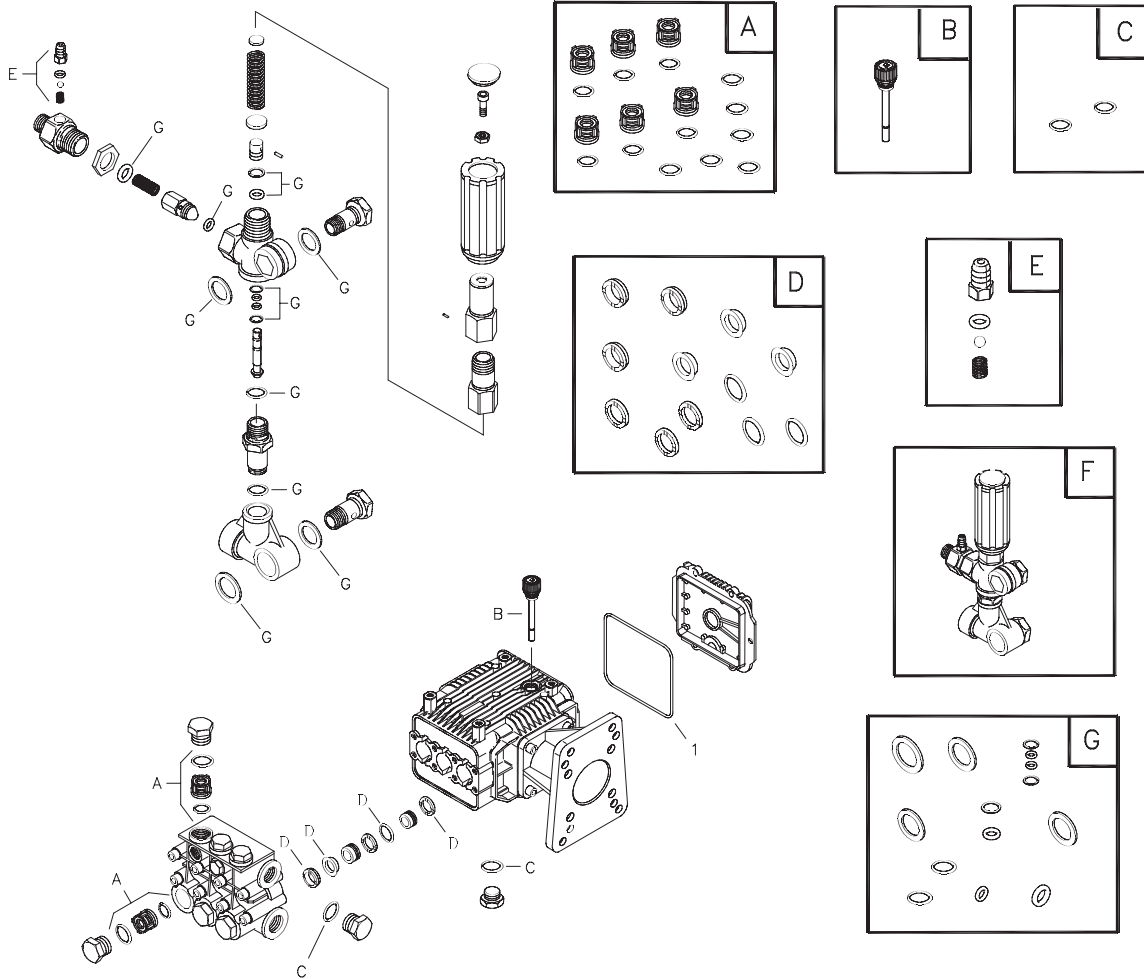

BPW2700

Parts List

Model No. HPP1779-0, BPW2700
IPL No. 192055GS Rev 3 (11/11/2003)

Pressure Washer

Item	Part #	Description	Item	Part #	Description
1	B190336GS	BASE	13	192123GS	KIT,Vibration Mount
2	BB1982GS	BUMPER	14	B4805GS	HOSE
3	63281GS	KEY	15	187978GS	KIT, Upper Handle Hardware
4	192134GS	KIT, Engine Mounting Hardware	16	192125GS	KIT, Pushnut
5	BB1981GS	HANDLE, Lower	17	192135GS	KIT, Garden Hose Inlet
6	B190293GS	HANDLE, Upper	18	B3858GS	WAND, Quick Disconnect
7	30809GS	GROMMET	19	B1436BGS	GUN
8	192126GS	KIT,Vinyl Cap	20	95458GS	FITTING, Quick Disconnect
9	192129GS	KIT, Lower Handle Hardware	21	192124GS	KIT,Wheel
10	192130GS	KIT, Bumper Mounting Hardware	22	B2126AGS	ASSY, Pump
11	186301GS	KIT, QD Spray Nozzles	23	192136GS	KIT,Thermal Relief
12	192132GS	KIT, Pump Mounting Hardware	24	192168GS	KIT, Chemical Hose
			900	Contact Engine Manufacturer

Items Not Shown

Part #	Description
191806GS	MANUAL, Owners
192055GS	MANUAL, Parts List
MS6669	MANUAL, Engine
192138GS	KIT, Decals
191922GS	KIT, Maintenance
192015GS	HOSE, Fitting
87815GS	GOGGLES
BB3061BGS	BOTTLE, Oil, Engine

Kits include all parts shown in frames.

Pump

Item	Part #	Description
I	116B2126GS	OIL SEAL, Square
A	193955GS	KIT, Valve
B	11287628PGS	OIL CAP/DIPSTICK
C	10387628PGS	O-RING
D	193956GS	KIT, Support Ring & Seals
E	193724GS	KIT, Hose Tail
F	153B2126GS	UNLOADER, Complete
G	250B2327GS	KIT, O-Rings, Unloader

NOTE: Item letters A - G are service kits and include all parts shown within the box.

NOTES