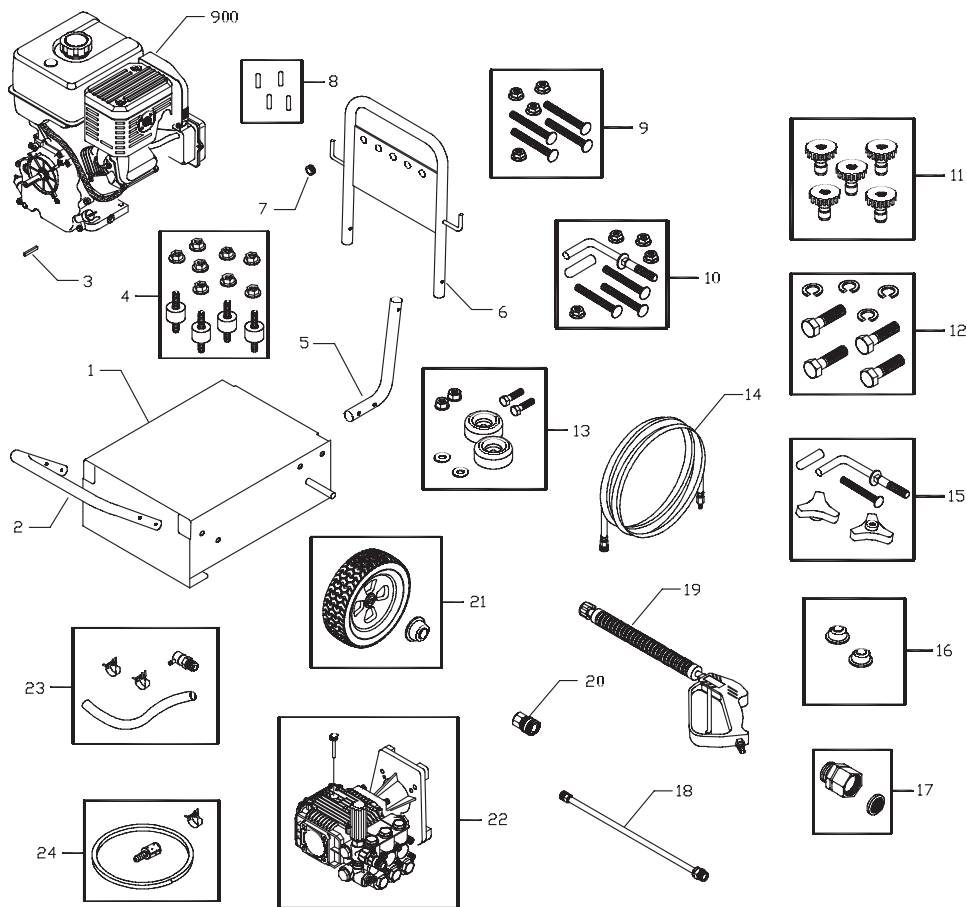

BPW2700

Parts List

Model No. HPP1779-0, BPW2700
IPL No. 192055GS Rev 3 (11/11/2003)

Pressure Washer

Item	Part #	Description	Item	Part #	Description
1	B190336GS	BASE	13	192123GS	KIT,Vibration Mount
2	BB1982GS	BUMPER	14	B4805GS	HOSE
3	63281GS	KEY	15	187978GS	KIT, Upper Handle Hardware
4	192134GS	KIT, Engine Mounting Hardware	16	192125GS	KIT, Pushnut
5	BB1981GS	HANDLE, Lower	17	192135GS	KIT, Garden Hose Inlet
6	B190293GS	HANDLE, Upper	18	B3858GS	WAND, Quick Disconnect
7	30809GS	GROMMET	19	B1436BGS	GUN
8	192126GS	KIT,Vinyl Cap	20	95458GS	FITTING, Quick Disconnect
9	192129GS	KIT, Lower Handle Hardware	21	192124GS	KIT,Wheel
10	192130GS	KIT, Bumper Mounting Hardware	22	B2126AGS	ASSY, Pump
11	186301GS	KIT, QD Spray Nozzles	23	192136GS	KIT,Thermal Relief
12	192132GS	KIT, Pump Mounting Hardware	24	192168GS	KIT, Chemical Hose
			900	Contact Engine Manufacturer

Items Not Shown

Part #	Description
191806GS	MANUAL, Owners
192055GS	MANUAL, Parts List
MS6669	MANUAL, Engine
192138GS	KIT, Decals
191922GS	KIT, Maintenance
192015GS	HOSE, Fitting
87815GS	GOGGLES
BB3061BGS	BOTTLE, Oil, Engine

Kits include all parts shown in frames.

Pump

Item	Part #	Description
I	116B2126GS	OIL SEAL, Square
A	193955GS	KIT, Valve
B	11287628PGS	OIL CAP/DIPSTICK
C	10387628PGS	O-RING
D	193956GS	KIT, Support Ring & Seals
E	193724GS	KIT, Hose Tail
F	153B2126GS	UNLOADER, Complete
G	250B2327GS	KIT, O-Rings, Unloader

NOTE: Item letters A - G are service kits and include all parts shown within the box.

NOTES