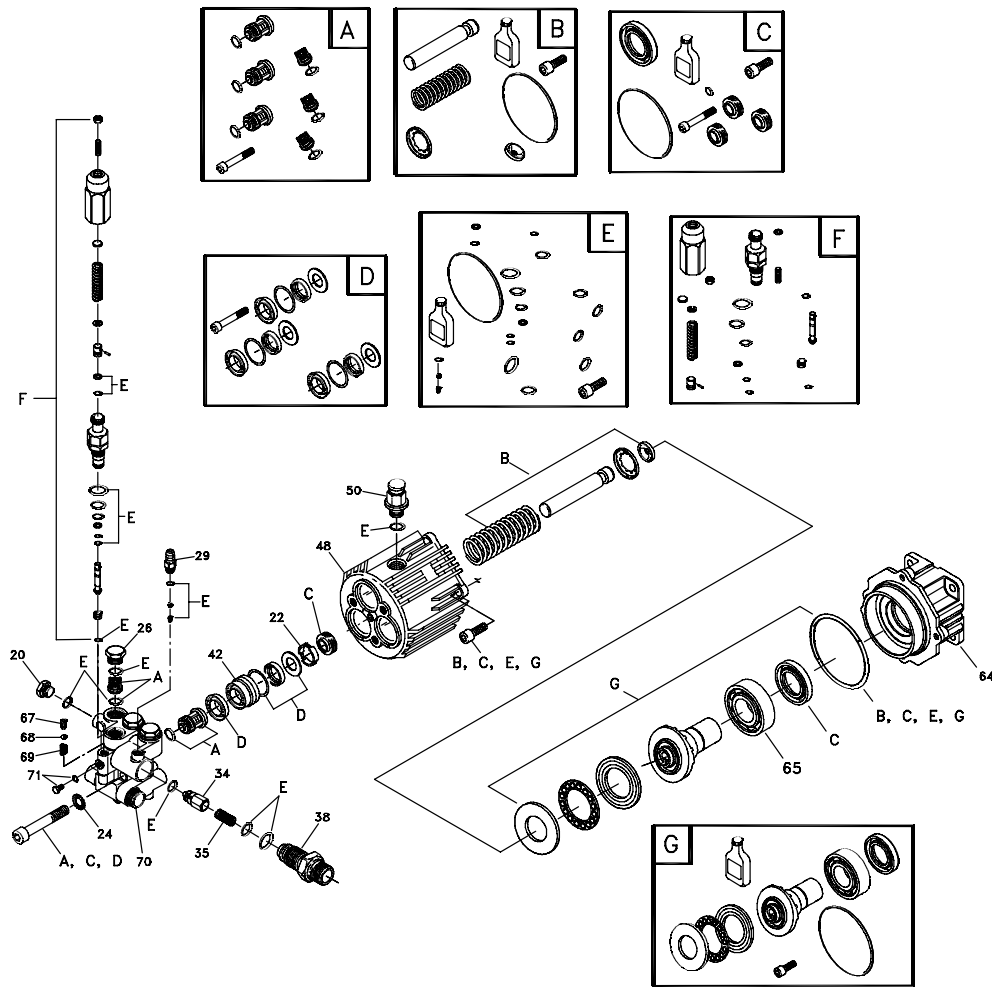

IPL No. 19311IGS
Revision 0 (04/08/2003)

EXPLODED VIEW AND PARTS LIST - MAIN UNIT

Item	Part #	Description	Item	Part #	Description
1	P190156GS	BASE	9	I92553GS	KIT,Vibration Mount
2	P187602GS	HANDLE	10	I90147GS	PUSHNUT
3	I92734GS	ASSY, Billboard	11	B5646GS	KIT, Spray Tip
4	I85877GS	HOSE	12	I92199GS	EXTENSION
5	I92134GS	KIT, Engine Mounting Hardware	13	I92526GS	KIT,Wheel
6	I92131GS	KIT, Pump Mounting Hardware	14	23139BGS	KEY
7	B3263GS	GUN	15	I93087GS	ASSY, Pump (see page 3)
8	I90668GS	KIT, Handle Fasteners	900	NSP	ENGINE

Items Not Illustrated:

Part #	Description
I91678GS	MANUAL, Owner's
I93111GS	MANUAL, Illustrated Parts List
I92795GS	KIT, Decals
BB3061BGS	OIL, Engine

EXPLODED VIEW AND PARTS LIST - PUMP

Item	Part #	Description
20	190638GS	PLUG
22	190639GS	SPACER
24	190640GS	WASHER
26	190641GS	PLUG
29	190642GS	HOSE TAIL
34	190643GS	JET
35	190644GS	SPRING
38	190645GS	INJECTOR, Detergent
42	190646GS	PISTON, Guide
48	190647GS	HOUSING
50	191441GS	VENT, CAP
64	193124GS	FLANGE
65	193125GS	BALL BEARING
67	190651GS	GRUB SCREW

Item	Part #	Description
68	190652GS	BALL
69	190653GS	SPRING
70	190654GS	PUMP HEAD
71	190655GS	GRUB SCREW & WASHER
72	190656GS	OIL BOTTLE
A	190657GS	KIT, CHECK VALVE
B	190658GS	KIT, PISTON SET
C	193129GS	KIT, SEAL OIL
D	190660GS	KIT, SEAL HIGH PRESSURE
E	190677GS	KIT, O-RINGS
F	193126GS	KIT, UNLOADER
G	193127GS	KIT, CAM & BEARING