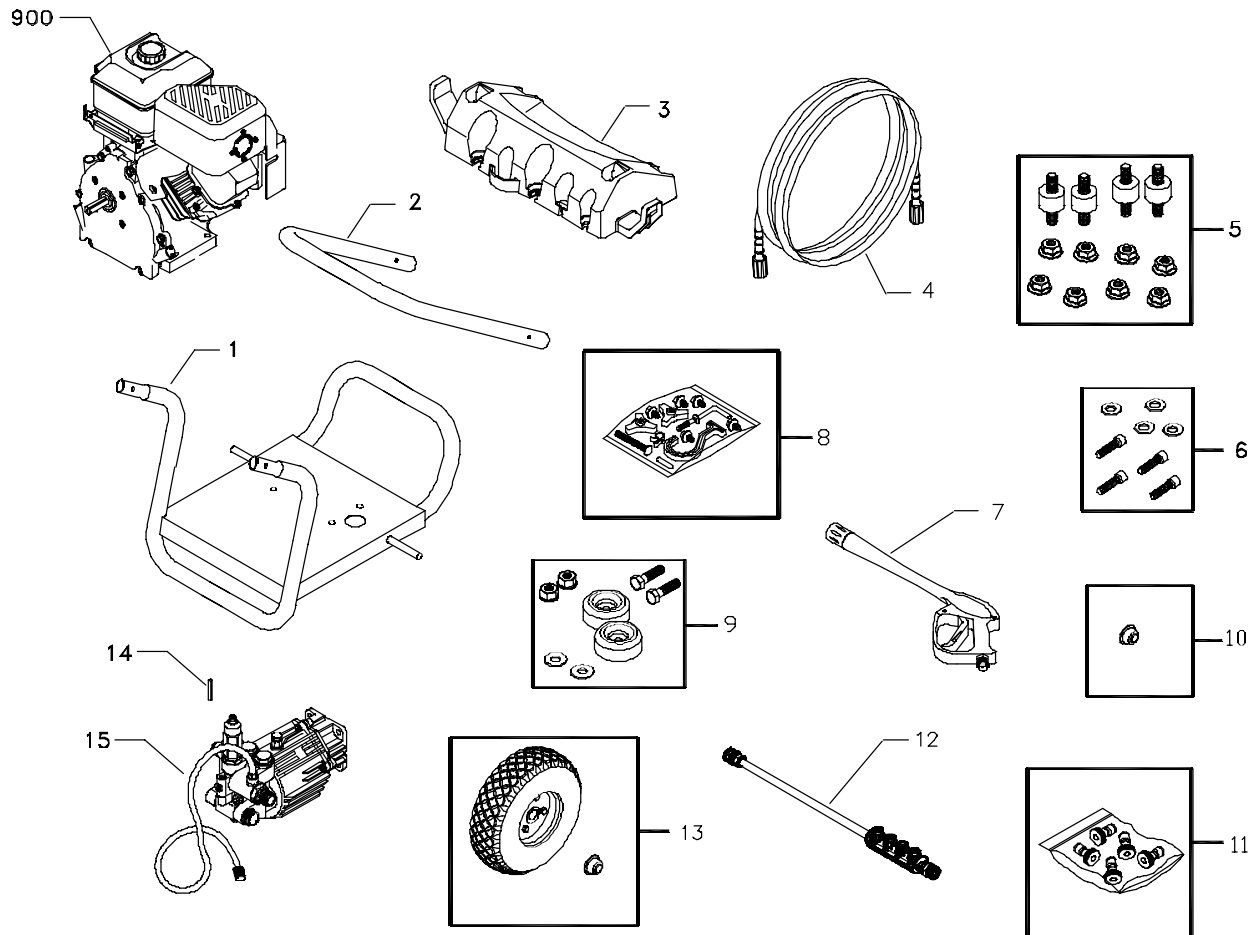

ELITE Series™

Pressure Washer Lavador a Presión

Illustrated Parts List
Las Partes ilustradas Listan

**01806
(2650 PSI)**

Questions? Help is just a moment away!

Preguntas? La ayuda es justa un momento lejos!

IPL No. 19311IGS
Revision 0 (04/08/2003)

EXPLODED VIEW AND PARTS LIST - MAIN UNIT

Item	Part #	Description	Item	Part #	Description
1	P190156GS	BASE	9	I92553GS	KIT,Vibration Mount
2	P187602GS	HANDLE	10	I90147GS	PUSHNUT
3	I92734GS	ASSY, Billboard	11	B5646GS	KIT, Spray Tip
4	I85877GS	HOSE	12	I92199GS	EXTENSION
5	I92134GS	KIT, Engine Mounting Hardware	13	I92526GS	KIT,Wheel
6	I92131GS	KIT, Pump Mounting Hardware	14	23139BGS	KEY
7	B3263GS	GUN	15	I93087GS	ASSY, Pump (see page 3)
8	I90668GS	KIT, Handle Fasteners	900	NSP	ENGINE

Items Not Illustrated:

Part #	Description
I91678GS	MANUAL, Owner's
I93111GS	MANUAL, Illustrated Parts List
I92795GS	KIT, Decals
BB3061BGS	OIL, Engine

EXPLODED VIEW AND PARTS LIST - PUMP

Item	Part #	Description
20	190638GS	PLUG
22	190639GS	SPACER
24	190640GS	WASHER
26	190641GS	PLUG
29	190642GS	HOSE TAIL
34	190643GS	JET
35	190644GS	SPRING
38	190645GS	INJECTOR, Detergent
42	190646GS	PISTON, Guide
48	190647GS	HOUSING
50	191441GS	VENT, CAP
64	193124GS	FLANGE
65	193125GS	BALL BEARING
67	190651GS	GRUB SCREW

Item	Part #	Description
68	190652GS	BALL
69	190653GS	SPRING
70	190654GS	PUMP HEAD
71	190655GS	GRUB SCREW & WASHER
72	190656GS	OIL BOTTLE
A	190657GS	KIT, CHECK VALVE
B	190658GS	KIT, PISTON SET
C	193129GS	KIT, SEAL OIL
D	190660GS	KIT, SEAL HIGH PRESSURE
E	190677GS	KIT, O-RINGS
F	193126GS	KIT, UNLOADER
G	193127GS	KIT, CAM & BEARING