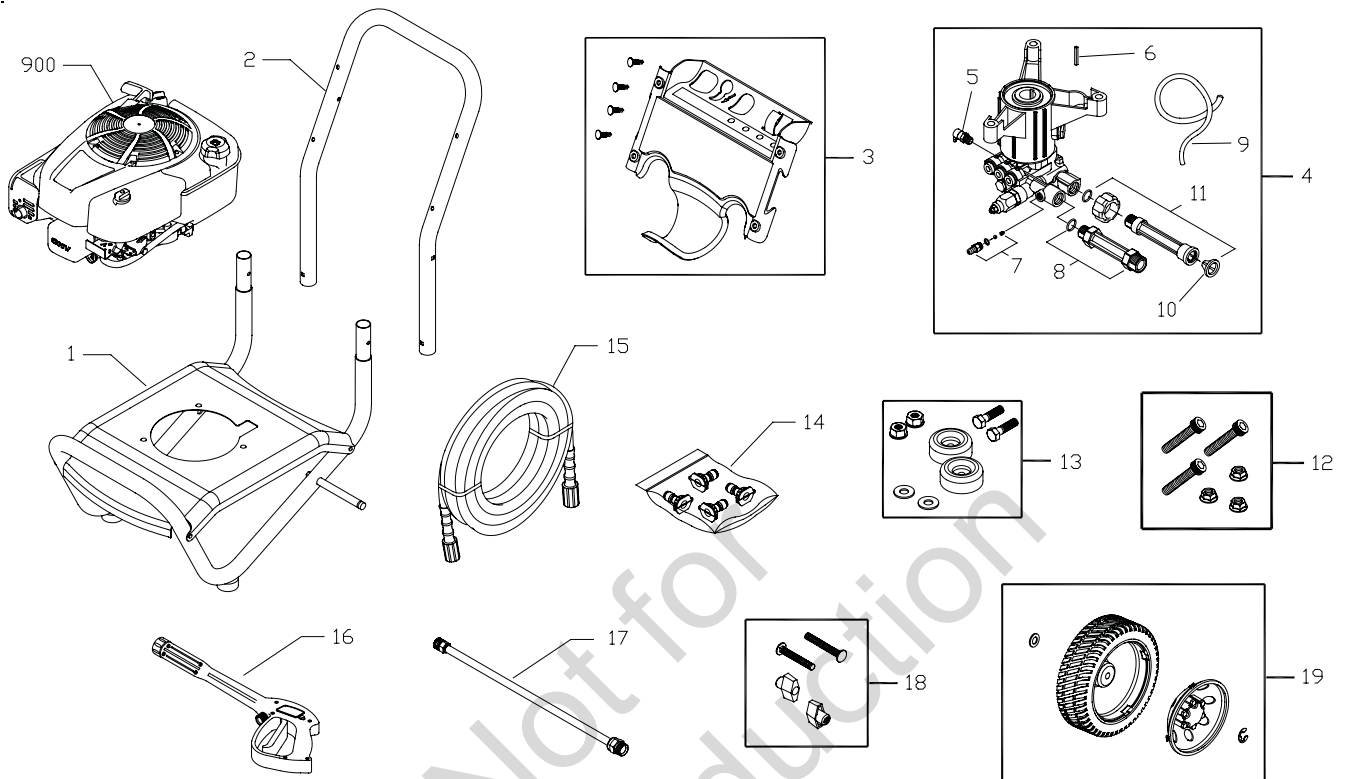

Briggs & Stratton Power Products group, LLC
Jefferson, Wisconsin, U.S.A.

Model No. 020451-0 3000 PSI Pressure Washer IPL No. 312720 Revision - (03/11/2010)

Exploded View and Parts List

Item	Part #	Description
1	312028GS	BASE
	205413GS	AXLE
2	199110BRGS	HANDLE
3	312181GS	BILLBOARD
	B1797GS	CLIP
4	209261GS	PUMP
5	208673GS	VALVE-THERMAL RELIEF
6	23139GS	KEY
7	192914GS	KIT-CHEMICAL INJ
8	201497GS	FITTING
9	310975GS	HOSE-CHEMICAL
10	B2384GS	FILTER-GARDEN HOSE
11	201496GS	KIT-WATER INLET
12	200199GS	KIT-HARDWARE PUMP MOUNTING
13	192310GS	MOUNT-VIBRATION
14	208583GS	KIT-QC NOZZLES
	198841GS	NOZZLE-QC BLACK
	195983PGS	NOZZLE-QC YELLOW
	195983RGS	NOZZLE-QC WHITE
	195983ANGS	NOZZLE-QC RED
15	196138GS	HOSE
16	204627GS	GUN

Item	Part #	Description
16	204627GS	GUN
17	200595GS	EXTENSION-QC
18	B2203GS	KIT-HARDWARE HANDLE
19	209568GS	KIT-WHEEL
	192050GS	E-RING
	200520GS	HUBCAP
900	§	ENGINE

Items Not Illustrated

312186GS	MANUAL-OPERATOR
194256GS	TAG-WARNING
312180GS	DECAL-Shroud
BB3061BGS	OIL