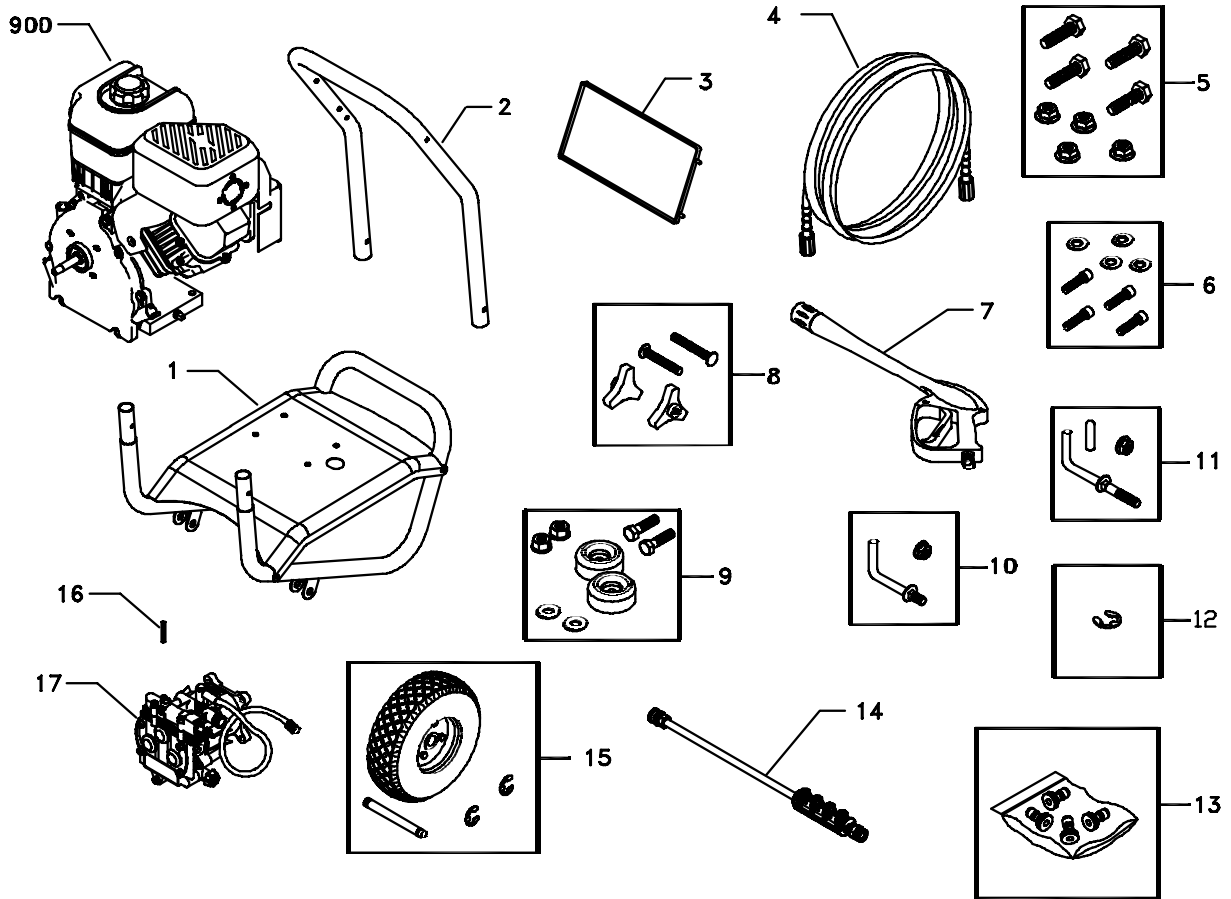

# Pressure Washer Lavador a Presión

Illustrated Parts List  
Las Partes ilustradas Listan

**01936  
(2550 PSI)**

Questions? Help is just a moment away!

Preguntas? La ayuda es justa un momento lejos!

Call: **Pressure Washer Helpline - 1-800-743-4115** M-F 8-5 CT

## EXPLODED VIEW AND PARTS LIST - MAIN UNIT

Item	Part #	Description	Item	Part #	Description
1	192772GS	BASE	10	192309GS	KIT, Hook
2	B191874GS	HANDLE	11	192128GS	KIT, Hook
3	191909GS	BILLBOARD	12	191265GS	KIT, E-Ring
4	190249GS	HOSE	13	B4150GS	KIT, Spray Tip
5	192318GS	KIT, Engine Mounting Hardware	14	192199GS	EXTENSION
6	192131GS	KIT, Pump Mounting Hardware	15	192317GS	KIT, Wheel
7	B3263GS	GUN	16	23139DGS	KEY
8	B2203GS	KIT, Handle Connector	17	189943GS	ASSY, Pump (see page 3)
9	192310GS	KIT, Vibration Mount	900	NSP	ENGINE

## EXPLODED VIEW AND PARTS LIST - PUMP

Item	Part #	Description
1	190568GS	SEAL
3	190569GS	RETAINER RING
9	190671GS	ENGINE ADAPTER & BEARING
19	190571GS	CAP, Oil
23	190573GS	PISTON HOUSING
28	190673GS	MANIFOLD
29	190575GS	O-RING
30	190576GS	SCREW, Venturi
34	190577GS	CONNECTION, Chemical Inlet
45	190578GS	PIN
46	190579GS	VALVE, Seat Plate Brass
47	190580GS	VALVE, Seat Stainless
62	190581GS	CAP
68	190582GS	BALL, Stainless Steel
69	190584GS	O-RING
76	21783GS	THERMAL RELIEF
77	190585GS	OIL BOTTLE