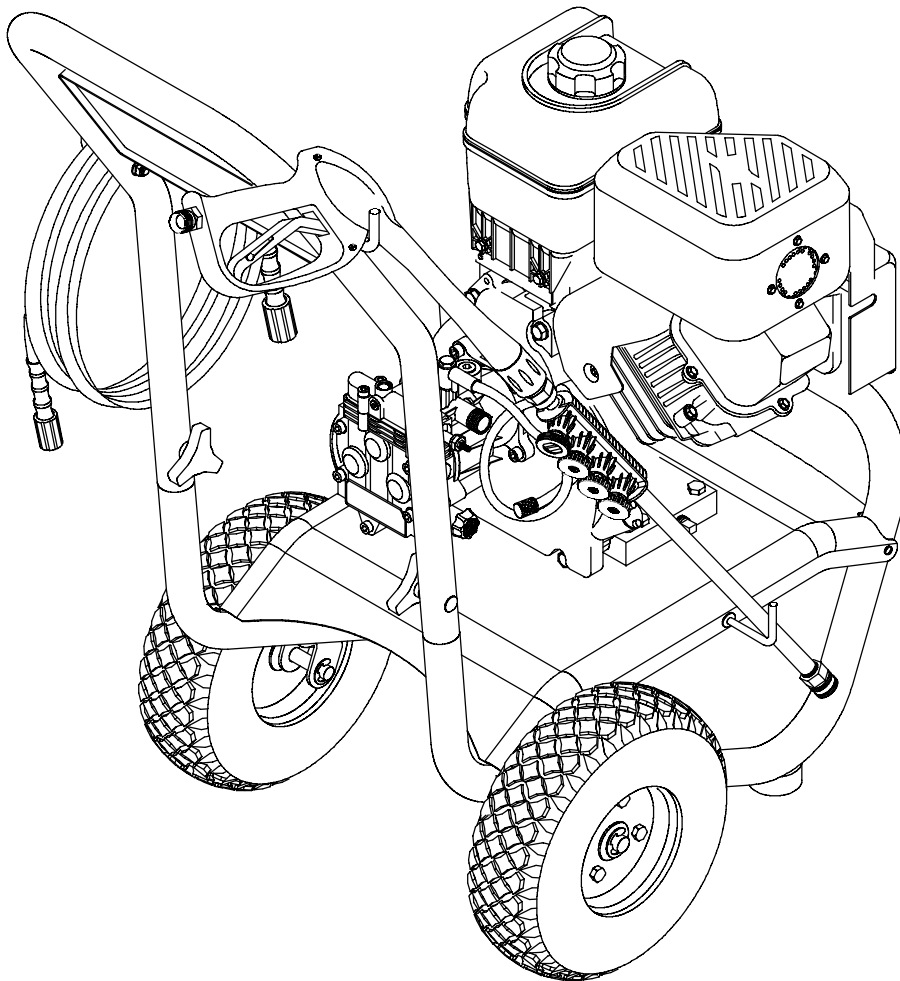

Questions? Help is just a moment away!

Preguntas? La ayuda es justa un momento lejos!

Call: **Pressure Washer Helpline - 1-800-743-4115** M-F 8-5 CT

Llamada: **Lavador a Presión Helpline - 1-800-743-4115** M-F 8-5 CT

BRIGGS & STRATTON POWER PRODUCTS GROUP, LLC
JEFFERSON, WISCONSIN, U.S.A.

IPL No. 192745GS
Revision 2 (03/03/2003)