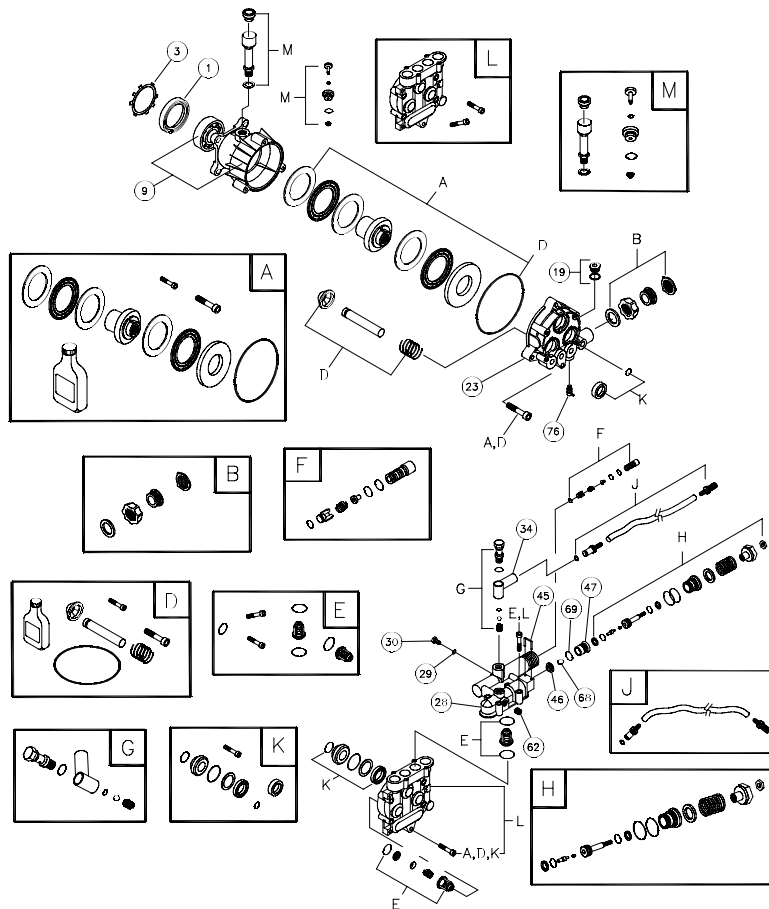

## EXPLODED VIEW AND PARTS LIST - MAIN UNIT

Item	Part #	Description	Item	Part #	Description
1	192772GS	BASE	10	192309GS	KIT, Hook
2	B191874GS	HANDLE	11	192128GS	KIT, Hook
3	191909GS	BILLBOARD	12	191265GS	KIT, E-Ring
4	190249GS	HOSE	13	B4150GS	KIT, Spray Tip
5	192318GS	KIT, Engine Mounting Hardware	14	192199GS	EXTENSION
6	192131GS	KIT, Pump Mounting Hardware	15	192317GS	KIT, Wheel
7	B3263GS	GUN	16	23139DGS	KEY
8	B2203GS	KIT, Handle Connector	17	189943GS	ASSY, Pump (see page 3)
9	192310GS	KIT, Vibration Mount	900	NSP	ENGINE

### Items Not Illustrated:

Part #	Description
191678GS	MANUAL, Owner's
192745GS	MANUAL, Illustrated Parts List
192657GS	KIT, Decals
BB3061BGS	OIL, Engine

## EXPLODED VIEW AND PARTS LIST - PUMP

Item	Part #	Description
1	190568GS	SEAL
3	190569GS	RETAINER RING
9	190671GS	ENGINE ADAPTER & BEARING
19	190571GS	CAP, Oil
23	190573GS	PISTON HOUSING
28	190673GS	MANIFOLD
29	190575GS	O-RING
30	190576GS	SCREW, Venturi
34	190577GS	CONNECTION, Chemical Inlet
45	190578GS	PIN
46	190579GS	VALVE, Seat Plate Brass
47	190580GS	VALVE, Seat Stainless
62	190581GS	CAP
68	190582GS	BALL, Stainless Steel
69	190584GS	O-RING
76	21783GS	THERMAL RELIEF
77	190585GS	OIL BOTTLE

Item	Part #	Description
A	190672GS	KIT, WOBBLE PLATE BEARING
B	190670GS	KIT, WATER INLET
D	190590GS	KIT, PISTON
E	190591GS	KIT, CHECK VALVES
F	190592GS	KIT, INLET CHECK
G	190593GS	KIT, CHEMICAL INJECTION
H	190594GS	KIT, UNLOADER
J	189971GS	KIT, CHEMICAL HOSE
K	190595GS	KIT, SEAL SET
L	190596GS	KIT, HEAD BRASS
M	190669GS	KIT, BREATHER TUBE