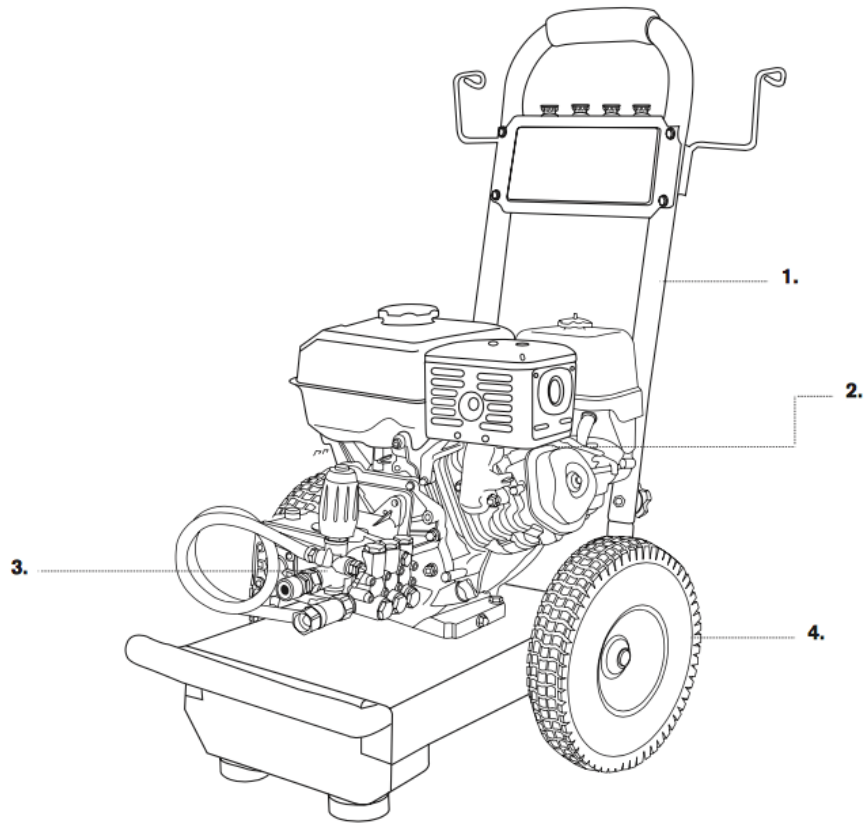

BE Pressure B4013HCS Power Washer Parts

| REF # | DESCRIPTION | PART # |
|-------|----------------------|-------------|
| 1 | Frame (included) | 85.600.125 |
| 2 | Engine - Honda GX390 | 85.510.131 |
| 3 | Pump - ZWD4040G | 85.149.022B |
| 4 | Wheel | 85.660.050B |
| 5 | Soap Hose | 85.400.005 |
| 6 | Nozzle Set | 85.210.035 |
| 7 | Gun Wand | 85.205.053 |
| 8 | Hose 50' x 3/8" | 85.228.153 |