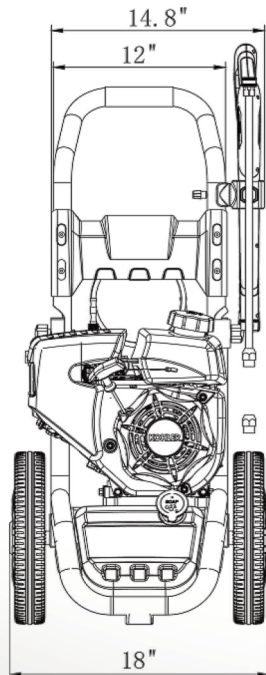

www.a-ipower.com
10887 Commerce Way, Unit A
Fontana CA 92337- 8240

LEARN MORE HERE

Phone: 855-888-3598
Fax: 909-930-3719
support@a-ipower.com
Mon-Fri 8:00 AM to 4:30 PM PST

POWERED BY
KOHLER