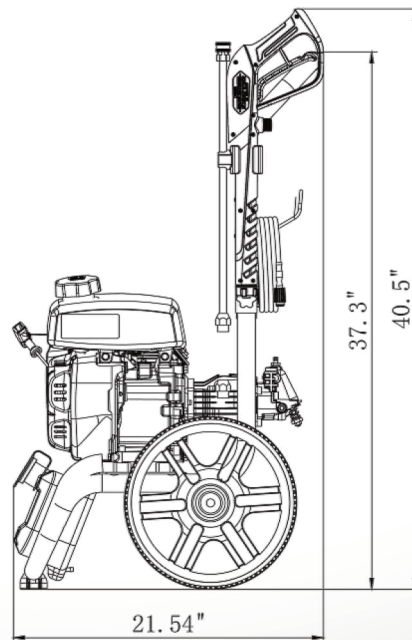

www.a-ipower.com
10887 Commerce Way, Unit A
Fontana CA 92337- 8240

LEARN MORE HERE

Phone: 855-888-3598
Fax: 909-930-3719
support@a-ipower.com
Mon-Fri 8:00 AM to 4:30 PM PST

POWERED BY
KOHLER