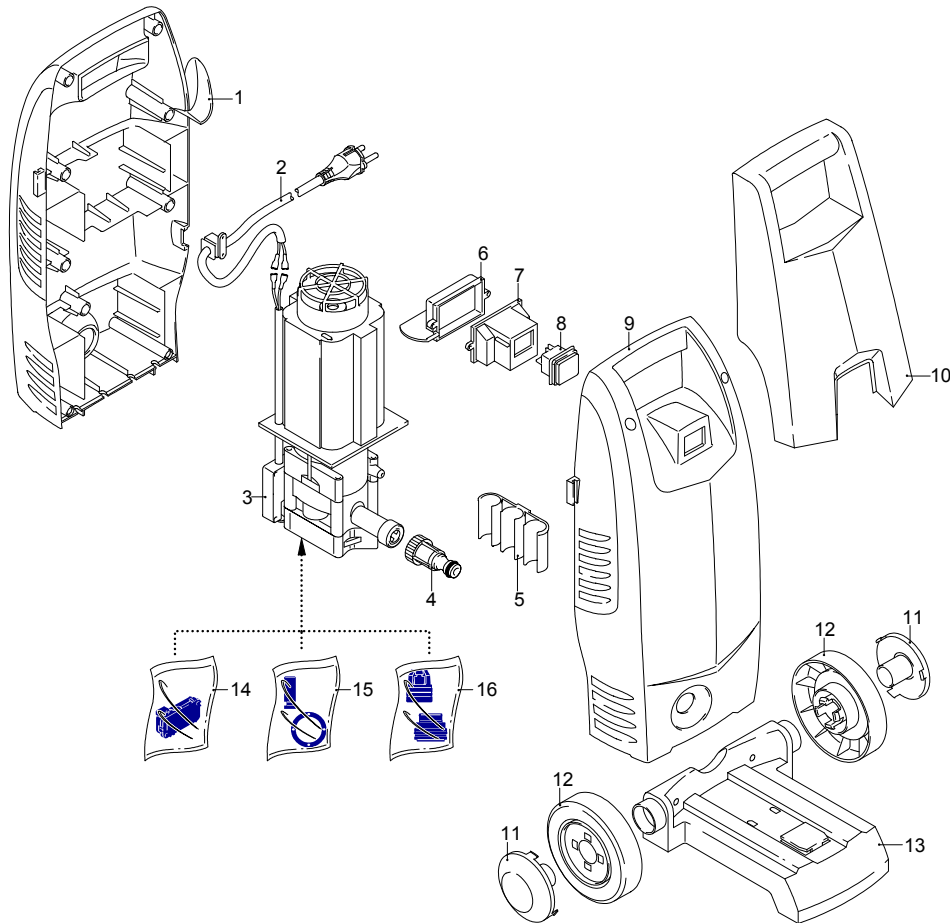

Model 141

Serial number:

Code:

Electrical connection:

Pos.	Code	Description	Q.ty
1	3081100	Base	1
2	50940	Cable	1
3	3081190	Electric pump assembly	1
4	50951	Fitting	1
5	50947	Accessories carrier	1
6	50949	Cover	1
7	50946	Box	1
8	50945	Switch	1
9	3081110	Blue casing	1
10	3081120	Handle	1
11	3081150	Base	2
12	3081140	Wheel	2
13	3081130	Guard	1
14	3081280	TSS kit	1
15	3081270	Piston + seals kit	1
16	3081290	Valves + seals kit	1

Model 141

Serial number:

Code:

Electrical connection:

Pos.	Code	Description	Q.ty
1	50955	Lance head	1
2	50954	Tank	1
3	50956	Gun	1
4	50957	High pressure hose	1