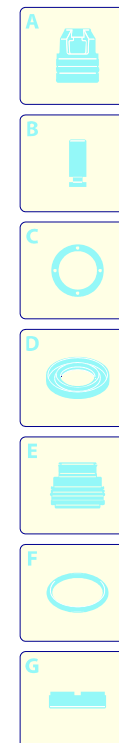

Model 141

Serial number:

Code:

Electrical connection:

Pos.	Code	Description	Q.ty
1	3081100	Base	1
2	50940	Cable	1
3	3081190	Electric pump assembly	1
4	50951	Fitting	1
5	50947	Accessories carrier	1
6	50949	Cover	1
7	50946	Box	1
8	50945	Switch	1
9	3081110	Blue casing	1
10	3081120	Handle	1
11	3081150	Base	2
12	3081140	Wheel	2
13	3081130	Guard	1
14	3081280	TSS kit	1
15	3081270	Piston + seals kit	1
16	3081290	Valves + seals kit	1

Model 141

Serial number:

Code:

Electrical connection:

Pos.	Code	Description	Q.ty
1	50955	Lance head	1
2	50954	Tank	1
3	50956	Gun	1
4	50957	High pressure hose	1