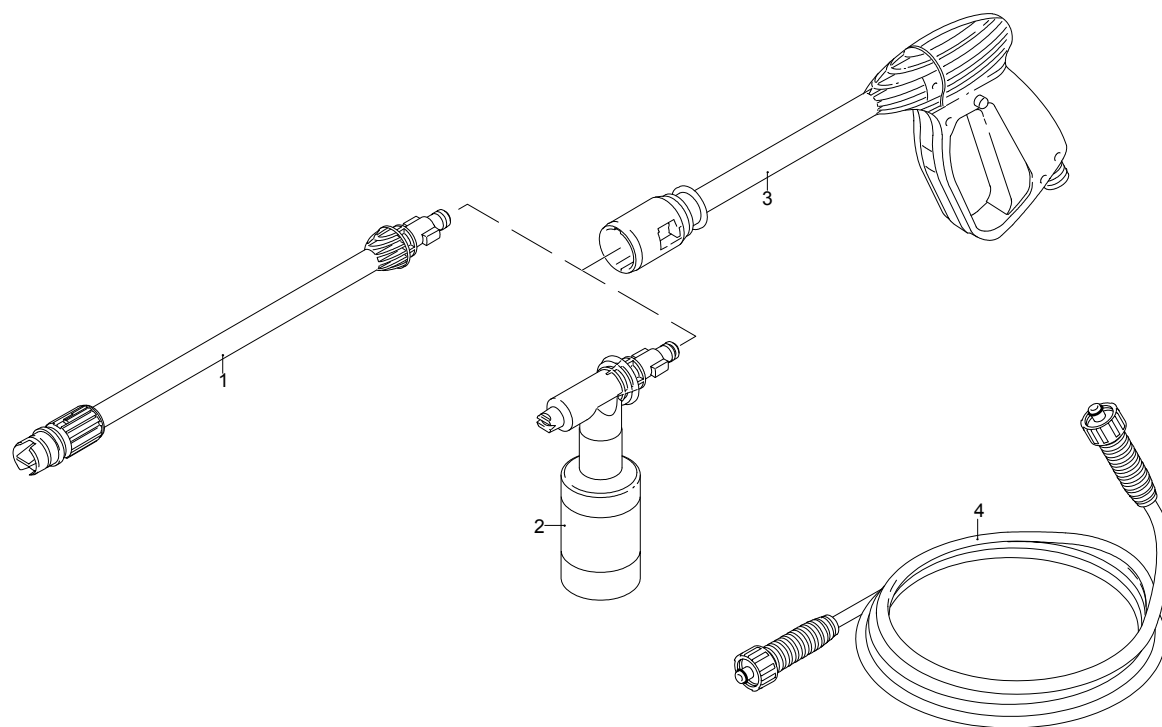

Model 141

Serial number:

Code:

Electrical connection:

Pos.	Code	Description	Q.ty
1	3081100	Base	1
2	50940	Cable	1
3	3081190	Electric pump assembly	1
4	50951	Fitting	1
5	50947	Accessories carrier	1
6	50949	Cover	1
7	50946	Box	1
8	50945	Switch	1
9	3081110	Blue casing	1
10	3081120	Handle	1
11	3081150	Base	2
12	3081140	Wheel	2
13	3081130	Guard	1
14	3081280	TSS kit	1
15	3081270	Piston + seals kit	1
16	3081290	Valves + seals kit	1

Model 141

Serial number:

Code:

Electrical connection:

Pos.	Code	Description	Q.ty
1	50955	Lance head	1
2	50954	Tank	1
3	50956	Gun	1
4	50957	High pressure hose	1