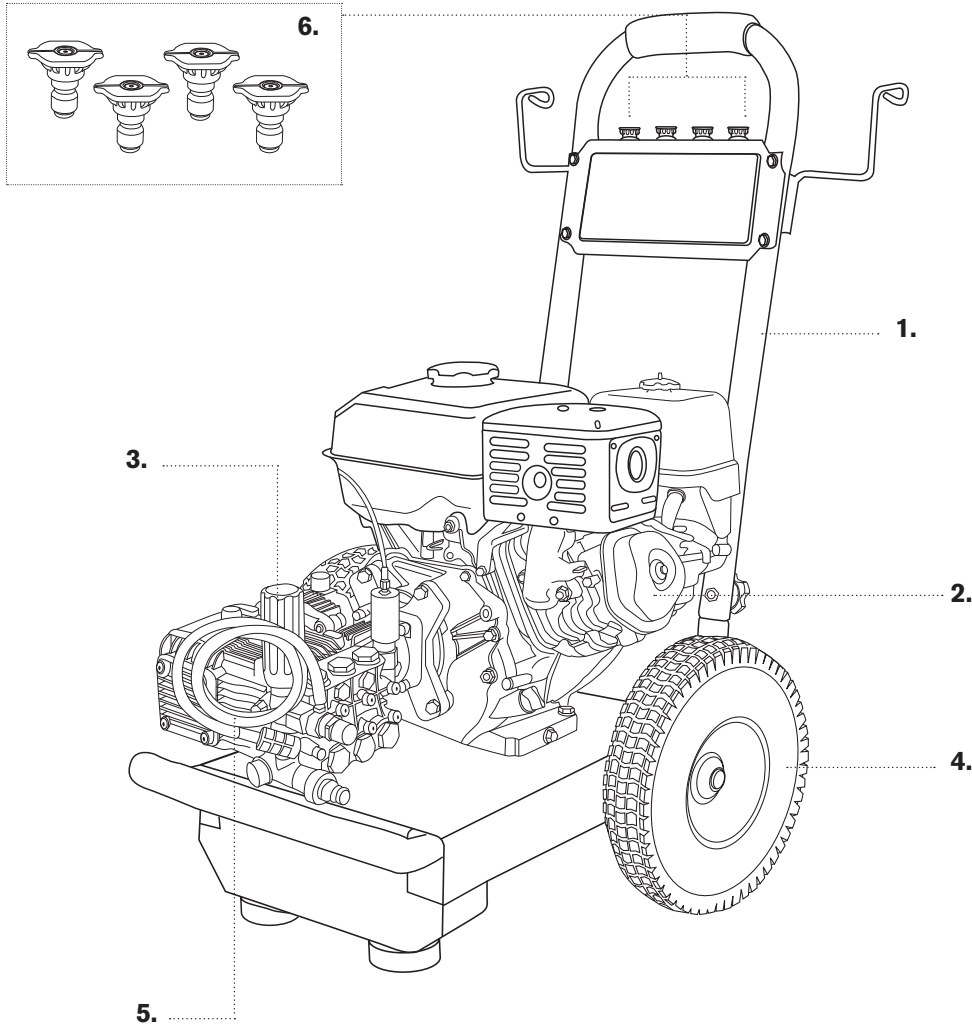

PRESSURE WASHER BREAKDOWN

B4015RA

REF #	DESCRIPTION	PART #
1	Frame	85.600.125
2	Engine - 420cc Powerease	85.570.150
3	Pump - RSV4G40EZ	85.129.037B
4	Wheel	85.660.054BFP
5	Soap Hose	85.400.005
6	Nozzle Set	85.210.035
7	Gun & Wand	85.205.026
8	Hose 50' x 3/8"	85.238.153

PRESSURE WASHER BREAKDOWN

B4015RA

FRONT

1. Air Filter
2. Choke
3. Fuel Valve
4. Throttle Lever
5. Oil Drain Plug
6. On/Off Switch
7. Recoil Starter Handle
8. Fuel Tank

BACK

1. Recoil Starter Housing
2. On/Off Switch
3. Wiring
4. Oil Drain Plug
5. Oil Dipstick
6. Spark Plug Cover
7. Exhaust