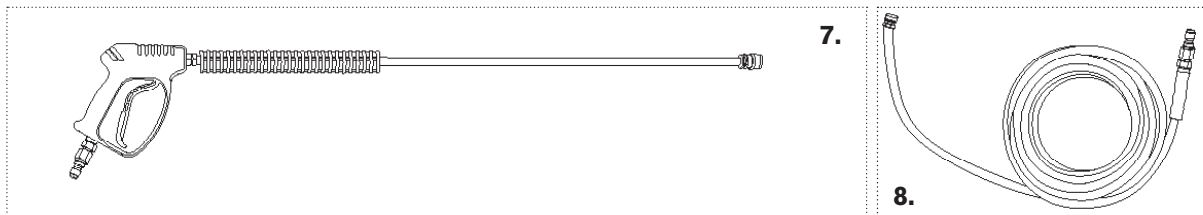

PRESSURE WASHER BREAKDOWN

B4015RA

REF #	DESCRIPTION	PART #
1	Frame	85.600.125
2	Engine - 420cc Powerease	85.570.150
3	Pump - RSV4G40EZ	85.129.037B
4	Wheel	85.660.054BFP
5	Soap Hose	85.400.005
6	Nozzle Set	85.210.035
7	Gun & Wand	85.205.026
8	Hose 50' x 3/8"	85.238.153

PRESSURE WASHER BREAKDOWN

B4015RA

FRONT

1. Air Filter
2. Choke
3. Fuel Valve
4. Throttle Lever
5. Oil Drain Plug
6. On/Off Switch
7. Recoil Starter Handle
8. Fuel Tank

BACK

1. Recoil Starter Housing
2. On/Off Switch
3. Wiring
4. Oil Drain Plug
5. Oil Dipstick
6. Spark Plug Cover
7. Exhaust