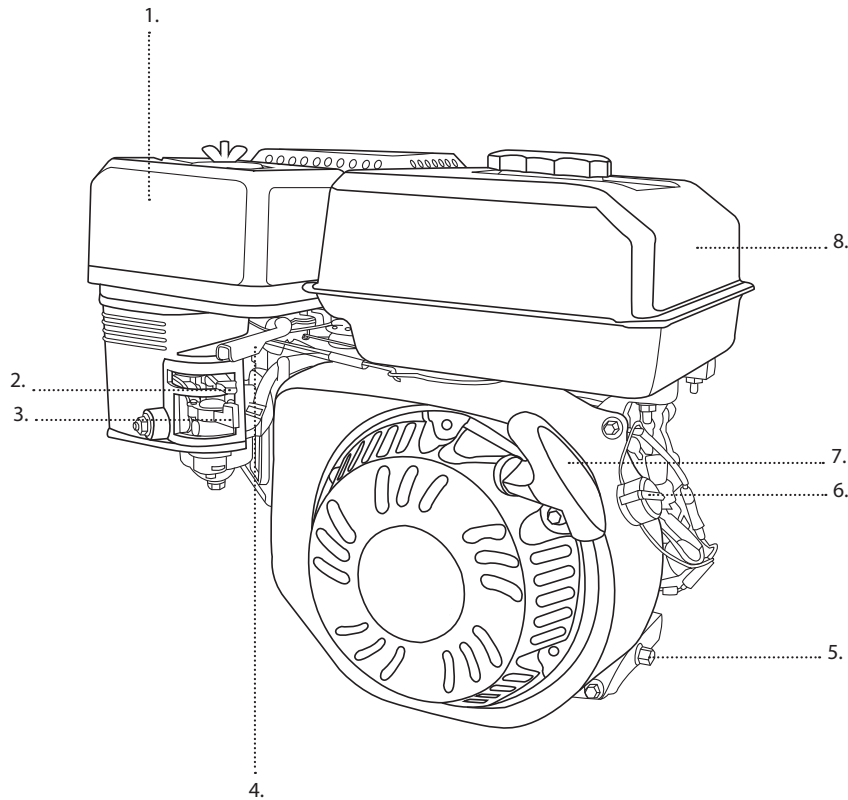

PRESSURE WASHER BREAKDOWN

B4015RA

REF #	DESCRIPTION	PART #
1	Frame	85.600.125
2	Engine - 420cc Powerease	85.570.150
3	Pump - RSV4G40EZ	85.129.037B
4	Wheel	85.660.054BFP
5	Soap Hose	85.400.005
6	Nozzle Set	85.210.035
7	Gun & Wand	85.205.026
8	Hose 50' x 3/8"	85.238.153

PRESSURE WASHER BREAKDOWN

B4015RA

FRONT

1. Air Filter
2. Choke
3. Fuel Valve
4. Throttle Lever
5. Oil Drain Plug
6. On/Off Switch
7. Recoil Starter Handle
8. Fuel Tank

BACK

1. Recoil Starter Housing
2. On/Off Switch
3. Wiring
4. Oil Drain Plug
5. Oil Dipstick
6. Spark Plug Cover
7. Exhaust