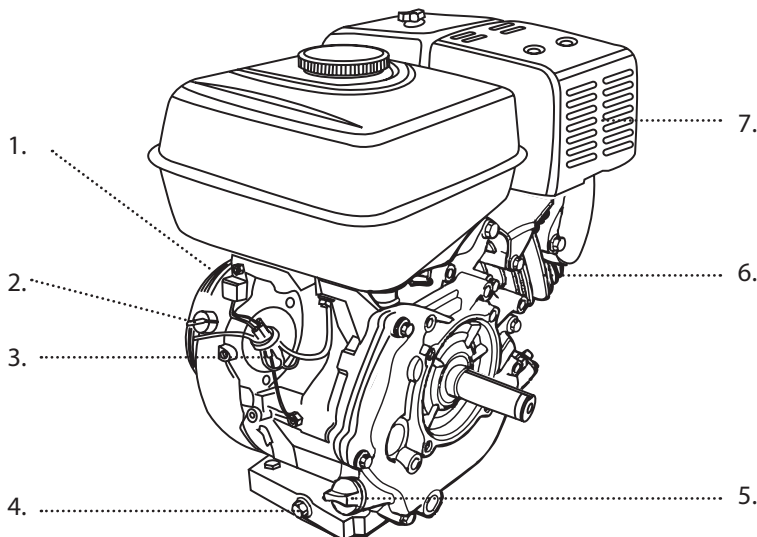

PRESSURE WASHER BREAKDOWN

B4015RA

REF #	DESCRIPTION	PART #
1	Frame	85.600.125
2	Engine - 420cc Powerease	85.570.150
3	Pump - RSV4G40EZ	85.129.037B
4	Wheel	85.660.054BFP
5	Soap Hose	85.400.005
6	Nozzle Set	85.210.035
7	Gun & Wand	85.205.026
8	Hose 50' x 3/8"	85.238.153

PRESSURE WASHER BREAKDOWN

B4015RA

FRONT

1. Air Filter
2. Choke
3. Fuel Valve
4. Throttle Lever
5. Oil Drain Plug
6. On/Off Switch
7. Recoil Starter Handle
8. Fuel Tank

BACK

1. Recoil Starter Housing
2. On/Off Switch
3. Wiring
4. Oil Drain Plug
5. Oil Dipstick
6. Spark Plug Cover
7. Exhaust