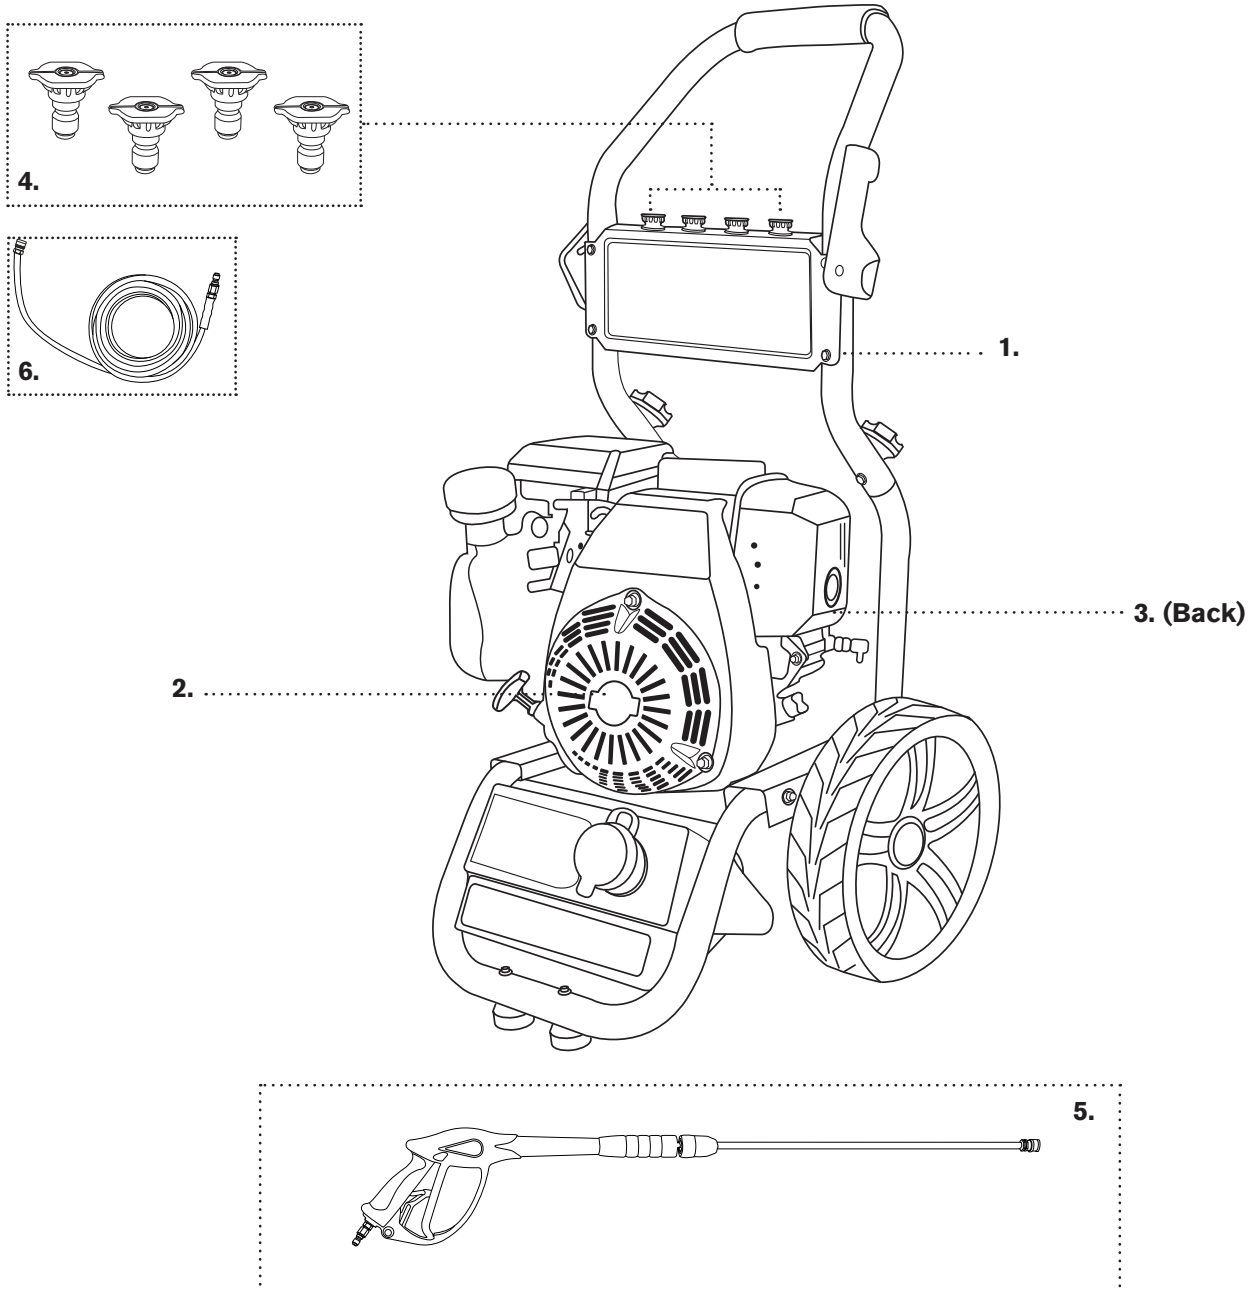

PRESSURE WASHER BREAKDOWN

BE275HA

PRESSURE WASHER BREAKDOWN

BE275HA

REF #	DESCRIPTION	PART #
1	Frame (wheels included)	85.600.122H
2	Engine - Honda GC160	Not For Resale
3	Pump - RMV23G28D-EZ	85.120.034B
4	Nozzle Set	85.210.030
5	Gun & Wand Assembly	85.205.050
6	Hose 25' x 1/4"	85.225.125