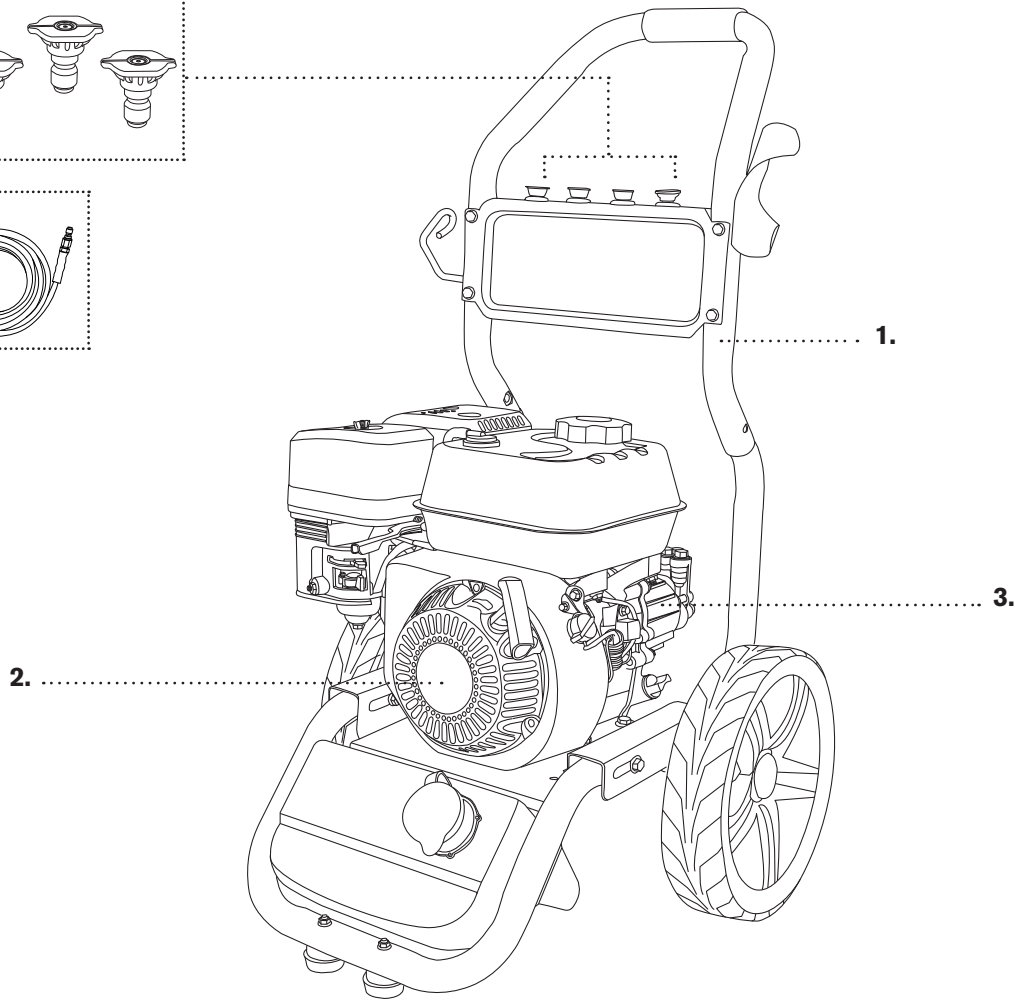

PRESSURE WASHER BREAKDOWN

BE317RA

REF #	DESCRIPTION	PART #
1	Frame	85.600.122H
2	Engine - Powerease	85.570.070
3	Pump - RMV25G30D-EZ	85.120.035B
4	Nozzle Set	85.210.030
5	Gun & Wand Assembly	85.205.050
6	Hose 25' x 3/8"	85.225.229N