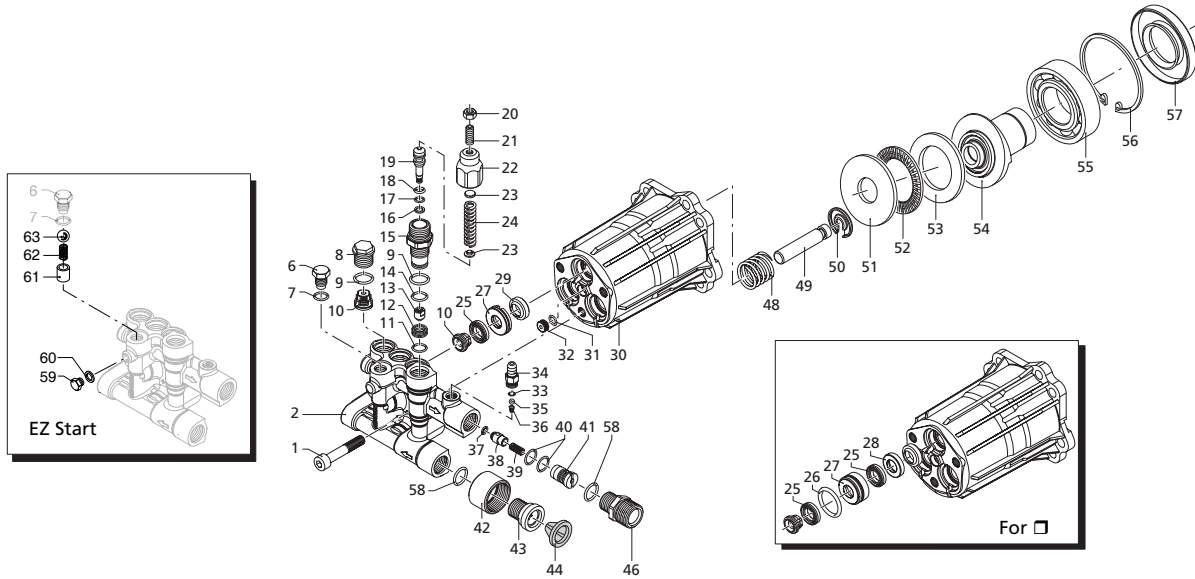

PRESSURE WASHER BREAKDOWN

BE317RA

Repair Kits

Pos	Code	Description	Qty.	Pos	Code	Description	Qty.
1	800220	Head bolt M8x45	(221 in/lbs) 3	37	1460430	O-Ring ø4x2.5	1
2	2840860	Pump head	□ 1	38	2849004	Jet	1
6	2840660	Pump head	○ 1	39	1343580	Spring	1
6	2840830	Plug	1	40	800560	O-Ring ø8.73x1.78	2
7	600180	O-Ring ø7.66x1.78	1	41	2840340	Detergent injector	1
8	2840130	Plug	(221 in/lbs) 3	42	2840270	Suction fitting 3/4" NH	1
8	2841530	Plug - Aluminum	(221 in/lbs) 3	43	2840390	Suction fitting	1
9	2841520	O-Ring ø14x1.7	4	44	1266330	Filter	1
10	2849050	Complete valve	6	46	2840400	Outlet fitting	1
11	1470210	O-Ring ø9x1	1	48	2840060	Spring	3
12	2840770	Seat	1	49	2840530	Piston	○ 3
13	2840760	By-pass jet	1	2840040	Piston	□ 3	
14	820510	O-Ring ø10.82x1.78	1	50	2840050	Ring	3
15	2840750	Piston guide	1	51	1980130	Thrust washer	1
16	2760210	Ring	1	52	1980250	Bushing	1
17	660190	O-Ring ø6.07x1.78	1	53	1980240	Thrust washer	1
18	2260100	O-Ring ø6.02x2.62	1	54	2840900	Hollow shaft	○ 1
19	2760400	Piston	1	2840730	Hollow shaft	□ 1	
20	1980300	Nut M6	1	55	161060	Bearing	1
21	392840	Grub screw M6x16	1	56	161050	Circlip øi72	1
22	2760480	Handle insert	1	57	2840310	Seal	1
23	1980220	Plate spring	2	58	2840890	O-Ring ø14x2	2
24	2760410	Spring	1	59	2840840	Plug (EZ start pump only)	1
25	2200141	Gasket	3 or 6	60	480650	Washer (EZ start pump only)	1
26	770590	O-Ring ø23.52x1.78	□ 3	61	2840441	Seat (EZ start pump only)	1
27	2840561	Bushing - Plastic	○ 3	62	2840450	Spring (EZ start pump only)	1
27	2840090	Bushing - Brass	○ 3	63	1060100	Ball (EZ start pump only)	1
27	2840550	Bushing - 2 pc brass	□ 3				
28	2840540	Bushing - 2 pc brass	□ 3				
29	1683500	Oil seal	3				
30	2840230	Housing	1				
31	480560	O-Ring ø6.75x1.78	1				
32	2840710	Oil plug	1				
33	480480	O-Ring ø4.48x1.78	2				
34	1982520	Hose nipple	1				
35	1250280	Ball	1				
36	1560520	Spring	1				

Special Parts / Kits		
Code	Description	Qty.
2841340	3/8 Quick Connect Outlet	1
42125	Chemical Injection Kit	1

Legend		
○	ø 12	For □
○	For ○	
□	RMV2G20	RMV2.5G25D
○	RMV2G25	RMV2.5G27D
□	RMV2G23B	RMV2.5G30D

AR64545 Oil
OIL CAPACITY - 2.2 OZ