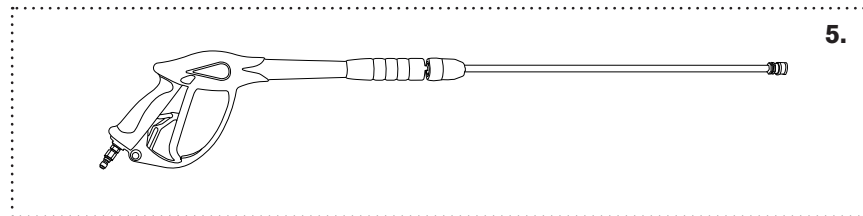

PRESSURE WASHER BREAKDOWN

BE317RA

REF #	DESCRIPTION	PART #
1	Frame	85.600.122H
2	Engine - Powerease	85.570.070
3	Pump - RMV25G30D-EZ	85.120.035B
4	Nozzle Set	85.210.030
5	Gun & Wand Assembly	85.205.050
6	Hose 25' x 3/8"	85.225.229N