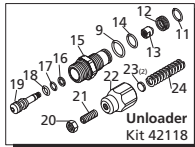

Pos	Code	Description	Qty.	Pos	Code	Description	Qty.
1	800220	Head bolt M8x45	(221 in/lbs) 3	37	1460430	O-Ring ø4x2.5	1
2	2840860	Pump head	□ 1	38	2849004	Jet	1
6	2840660	Pump head	○ 1	39	1343580	Spring	1
6	2840830	Plug	1	40	800560	O-Ring ø8.73x1.78	2
7	600180	O-Ring ø7.66x1.78	1	41	2840340	Detergent injector	1
8	2840130	Plug	(221 in/lbs) 3	42	2840270	Suction fitting 3/4" NH	1
8	2841530	Plug - Aluminum	(221 in/lbs) 3	43	2840390	Suction fitting	1
9	2841520	O-Ring ø14x1.7	4	44	1266330	Filter	1
10	2849050	Complete valve	6	46	2840400	Outlet fitting	1
11	1470210	O-Ring ø9x1	1	48	2840060	Spring	3
12	2840770	Seat	1	49	2840530	Piston	○ 3
13	2840760	By-pass jet	1	2840040	Piston	□ 3	
14	820510	O-Ring ø10.82x1.78	1	50	2840050	Ring	3
15	2840750	Piston guide	1	51	1980130	Thrust washer	1
16	2760210	Ring	1	52	1980250	Bushing	1
17	660190	O-Ring ø6.07x1.78	1	53	1980240	Thrust washer	1
18	2260100	O-Ring ø6.02x2.62	1	54	2840900	Hollow shaft	○ 1
19	2760400	Piston	1	2840730	Hollow shaft	□ 1	
20	1980300	Nut M6	1	55	161060	Bearing	1
21	392840	Grub screw M6x16	1	56	161050	Circlip øi72	1
22	2760480	Handle insert	1	57	2840310	Seal	1
23	1980220	Plate spring	2	58	2840890	O-Ring ø14x2	2
24	2760410	Spring	1	59	2840840	Plug (EZ start pump only)	1
25	2200141	Gasket	3 or 6	60	480650	Washer (EZ start pump only)	1
26	770590	O-Ring ø23.52x1.78	□ 3	61	2840441	Seat (EZ start pump only)	1
27	2840561	Bushing - Plastic	○ 3	62	2840450	Spring (EZ start pump only)	1
27	2840090	Bushing - Brass	○ 3	63	1060100	Ball (EZ start pump only)	1
27	2840550	Bushing - 2 pc brass	□ 3				
28	2840540	Bushing - 2 pc brass	□ 3				
29	1683500	Oil seal	3				
30	2840230	Housing	1				
31	480560	O-Ring ø6.75x1.78	1				
32	2840710	Oil plug	1				
33	480480	O-Ring ø4.48x1.78	2				
34	1982520	Hose nipple	1				
35	1250280	Ball	1				
36	1560520	Spring	1				

Special Parts / Kits		
Code	Description	Qty.
2841340	3/8 Quick Connect Outlet	1
42125	Chemical Injection Kit	1

Legend		
○	ø 12	For □
○	For ○	
□	RMV2G20	RMV2.5G25D
○	RMV2G25	RMV2.5G27D
□	RMV2G23B	RMV2.5G30D

AR64545 Oil
OIL CAPACITY - 2.2 OZ