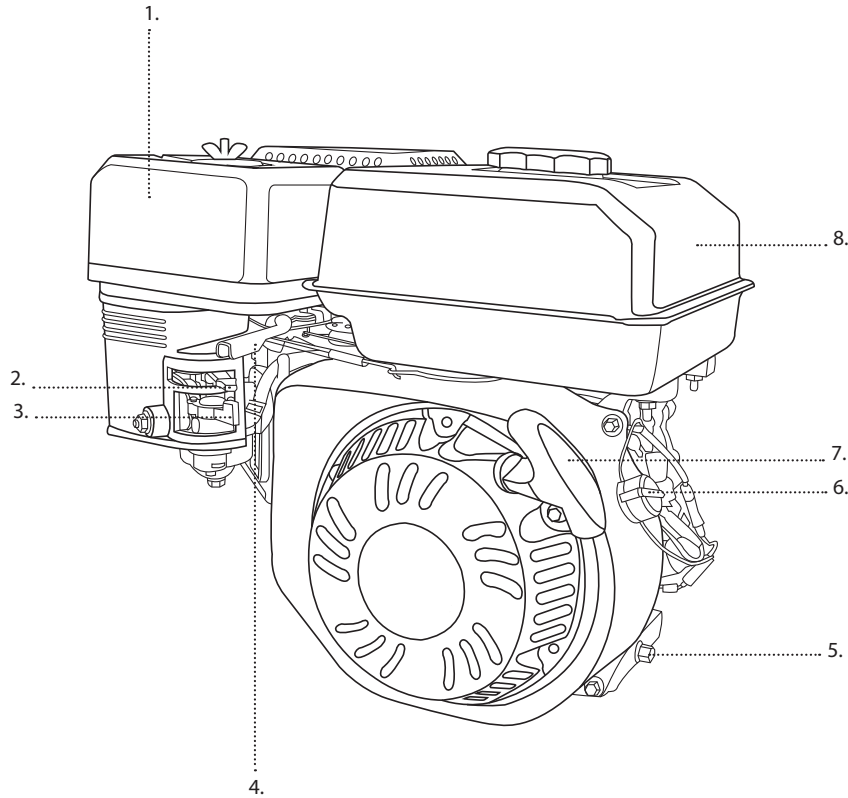

PRESSURE WASHER BREAKDOWN

BE317RA

REF #	DESCRIPTION	PART #
1	Frame	85.600.122H
2	Engine - Powerease	85.570.070
3	Pump - RMV25G30D-EZ	85.120.035B
4	Nozzle Set	85.210.030
5	Gun & Wand Assembly	85.205.050
6	Hose 25' x 3/8"	85.225.229N

Special Parts / Kits		
Code	Description	Qty.
2841340	3/8 Quick Connect Outlet	1
42125	Chemical Injection Kit	1

Legend		
○	ø 12	For □
○	For ○	
□	RMV2G20	RMV2.5G25D
○	RMV2G25	RMV2.5G27D
□	RMV2G23B	RMV2.5G30D

AR64545 Oil
OIL CAPACITY - 2.2 OZ

PRESSURE WASHER BREAKDOWN

BE317RA

FRONT

1. Air Filter
2. Choke
3. Fuel Valve
4. Throttle Lever
5. Oil Drain Plug
6. On/Off Switch
7. Recoil Starter Handle
8. Fuel Tank

BACK