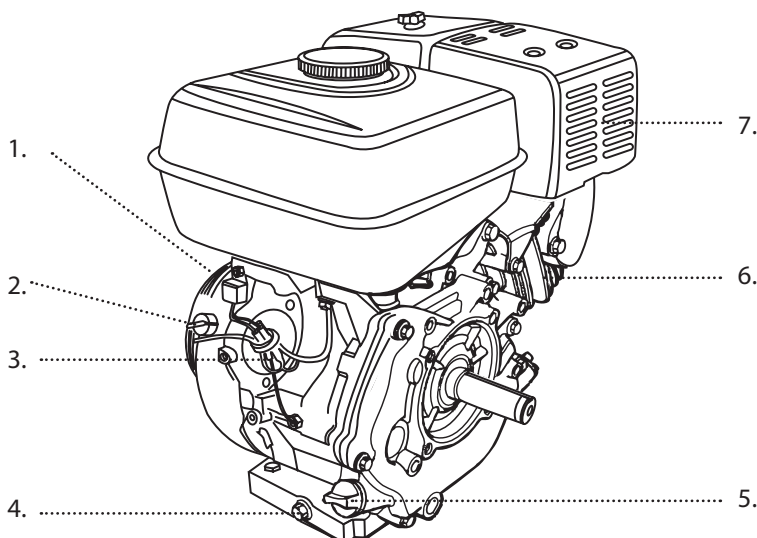

PRESSURE WASHER BREAKDOWN

BE317RA

REF #	DESCRIPTION	PART #
1	Frame	85.600.122H
2	Engine - Powerease	85.570.070
3	Pump - RMV25G30D-EZ	85.120.035B
4	Nozzle Set	85.210.030
5	Gun & Wand Assembly	85.205.050
6	Hose 25' x 3/8"	85.225.229N

Special Parts / Kits		
Code	Description	Qty.
2841340	3/8 Quick Connect Outlet	1
42125	Chemical Injection Kit	1

Legend		
○	ø 12	For □
○	For ○	
□	RMV2G20	RMV2.5G25D
○	RMV2G25	RMV2.5G27D
□	RMV2G23B	RMV2.5G30D

AR64545 Oil
OIL CAPACITY - 2.2 OZ

PRESSURE WASHER BREAKDOWN

BE317RA

FRONT

1. Air Filter
2. Choke
3. Fuel Valve
4. Throttle Lever
5. Oil Drain Plug
6. On/Off Switch
7. Recoil Starter Handle
8. Fuel Tank

BACK