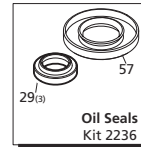

Pos	Code	Description	Qty.	Pos	Code	Description	Qty.
1	800220	Head bolt M8x45	(221 in/lbs) 3	37	1460430	O-Ring ø4x2.5	1
2	2840860	Pump head	□ 1	38	2849004	Jet	1
6	2840660	Pump head	○ 1	39	1343580	Spring	1
6	2840830	Plug	1	40	800560	O-Ring ø8.73x1.78	2
7	600180	O-Ring ø7.66x1.78	1	41	2840340	Detergent injector	1
8	2840130	Plug	(221 in/lbs) 3	42	2840270	Suction fitting 3/4" NH	1
8	2841530	Plug - Aluminum	(221 in/lbs) 3	43	2840390	Suction fitting	1
9	2841520	O-Ring ø14x1.7	4	44	1266330	Filter	1
10	2849050	Complete valve	6	46	2840400	Outlet fitting	1
11	1470210	O-Ring ø9x1	1	48	2840060	Spring	3
12	2840770	Seat	1	49	2840530	Piston	○ 3
13	2840760	By-pass jet	1	2840040	Piston	□ 3	
14	820510	O-Ring ø10.82x1.78	1	50	2840050	Ring	3
15	2840750	Piston guide	1	51	1980130	Thrust washer	1
16	2760210	Ring	1	52	1980250	Bushing	1
17	660190	O-Ring ø6.07x1.78	1	53	1980240	Thrust washer	1
18	2260100	O-Ring ø6.02x2.62	1	54	2840900	Hollow shaft	○ 1
19	2760400	Piston	1	2840730	Hollow shaft	□ 1	
20	1980300	Nut M6	1	55	161060	Bearing	1
21	392840	Grub screw M6x16	1	56	161050	Circlip øi72	1
22	2760480	Handle insert	1	57	2840310	Seal	1
23	1980220	Plate spring	2	58	2840890	O-Ring ø14x2	2
24	2760410	Spring	1	59	2840840	Plug (EZ start pump only)	1
25	2200141	Gasket	3 or 6	60	480650	Washer (EZ start pump only)	1
26	770590	O-Ring ø23.52x1.78	□ 3	61	2840441	Seat (EZ start pump only)	1
27	2840561	Bushing - Plastic	○ 3	62	2840450	Spring (EZ start pump only)	1
27	2840090	Bushing - Brass	○ 3	63	1060100	Ball (EZ start pump only)	1
27	2840550	Bushing - 2 pc brass	□ 3				
28	2840540	Bushing - 2 pc brass	□ 3				
29	1683500	Oil seal	3				
30	2840230	Housing	1				
31	480560	O-Ring ø6.75x1.78	1				
32	2840710	Oil plug	1				
33	480480	O-Ring ø4.48x1.78	2				
34	1982520	Hose nipple	1				
35	1250280	Ball	1				
36	1560520	Spring	1				

Special Parts / Kits		
Code	Description	Qty.
2841340	3/8 Quick Connect Outlet	1
42125	Chemical Injection Kit	1

Legend		
○	ø 12	For □
○	For ○	
□	RMV2G20	RMV2.5G25D
○	RMV2G25	RMV2.5G27D
□	RMV2G23B	RMV2.5G30D

AR64545 Oil
OIL CAPACITY - 2.2 OZ