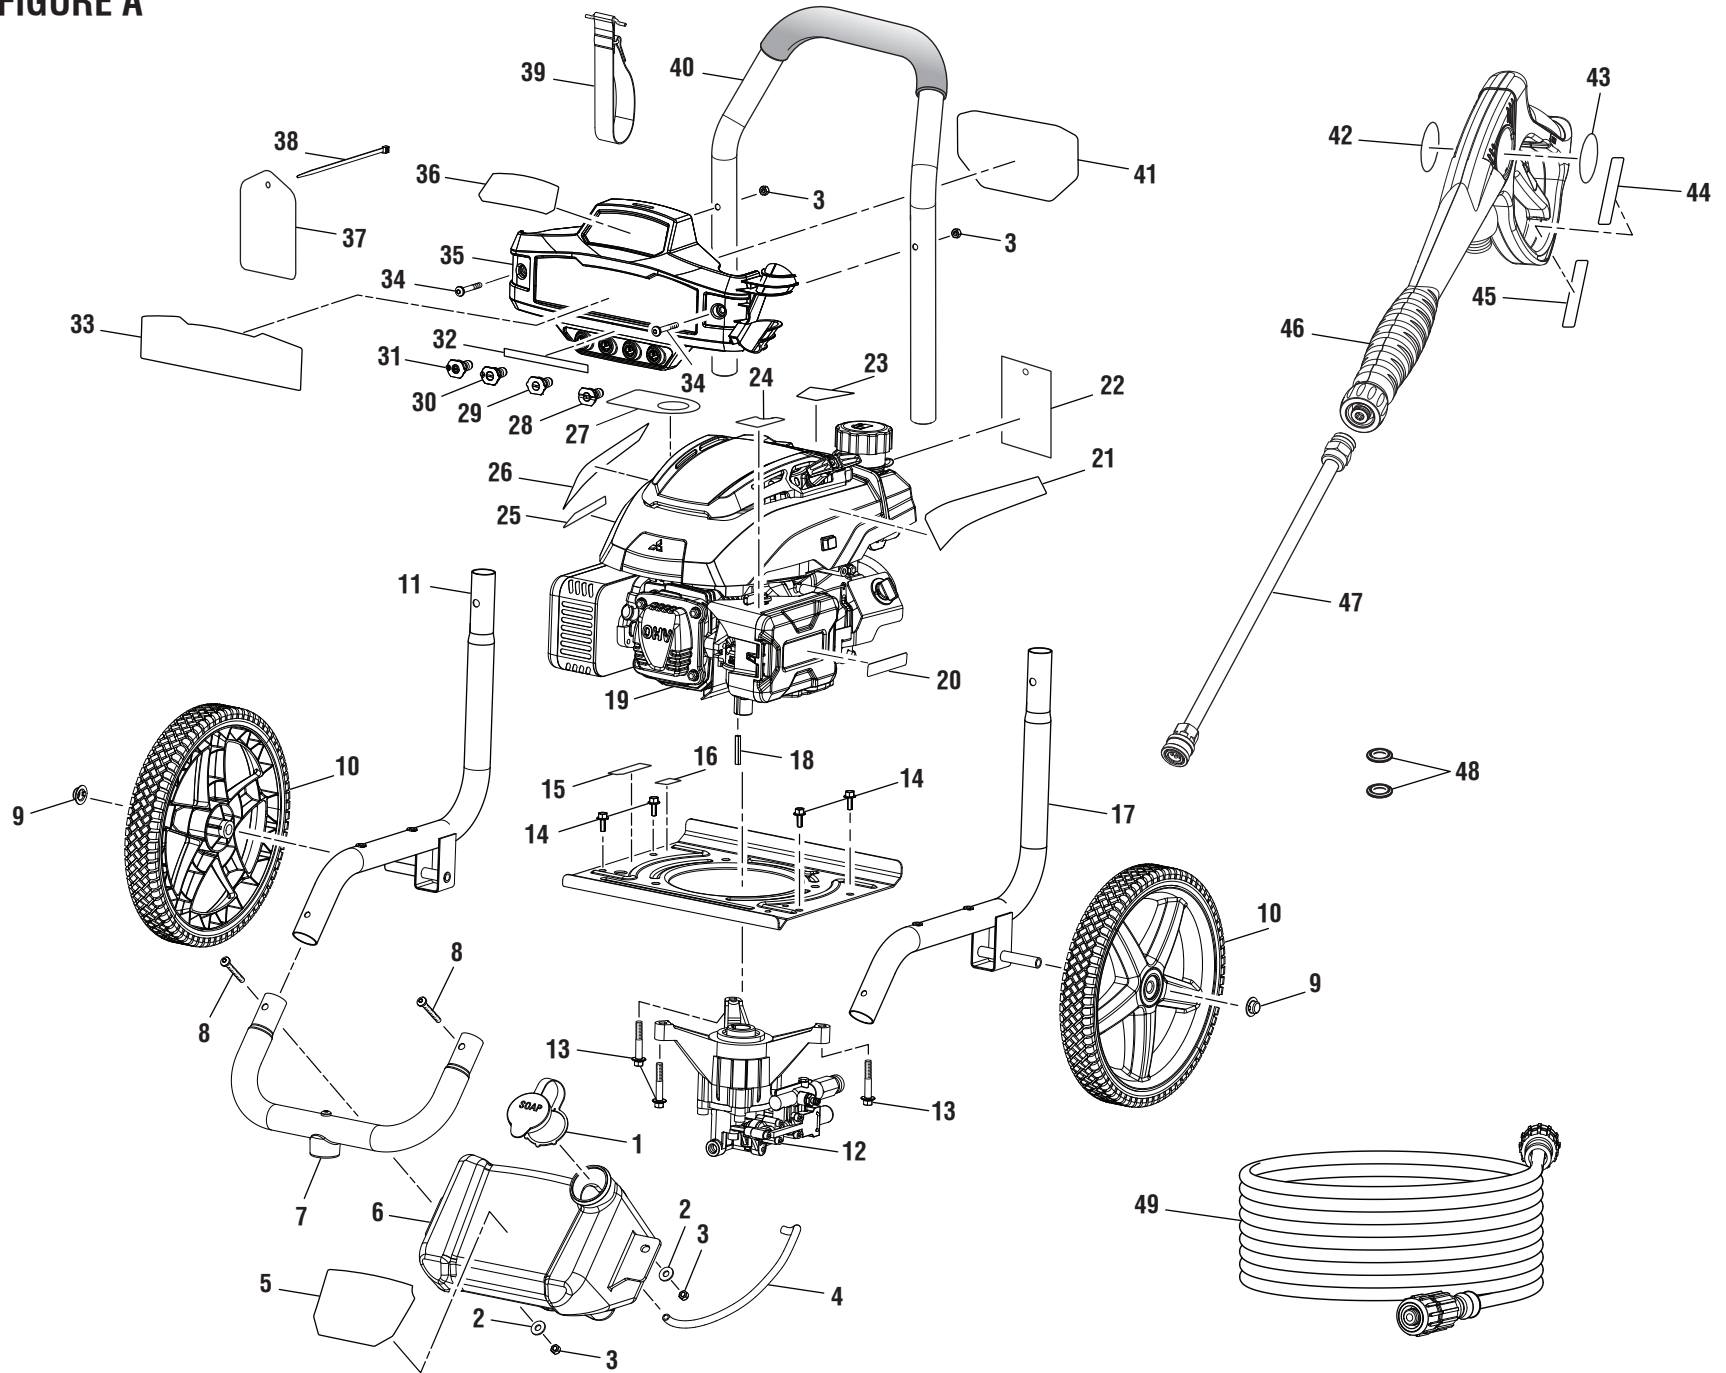

BLACKMAX PRESSURE WASHER – MODEL NO. BM802823

FIGURE A

BLACKMAX PRESSURE WASHER – MODEL NO. BM802823

The model number will be found on a label attached to pump housing. Always mention the model number in all correspondence regarding your **PRESSURE WASHER** or when ordering replacement parts.

FIGURE A PARTS LIST

KEY NO.	PART NUMBER	DESCRIPTION	QTY	KEY NO.	PART NUMBER	DESCRIPTION	QTY
1	310650004	Soap Tank Cap	1	27	961454002	Oil Dipstick Hangtag	1
2	638128004	Washer (1/4 in.)	2	28	308706015	Soap Nozzle	1
3	678610006	Lock Nut (M6)	4	29	308700030	40° Nozzle	1
4	570728009	Chemical Siphon Tube	1	30	308699029	25° Nozzle	1
5	941851026	Soap Tank Label	1	31	308698029	15° Nozzle	1
6	580875021	Soap Tank	1	32	940851342	Nozzle Callout Label	1
7	310742029	Main Frame Assembly (Front)	1	33	941851029	Performance Label (Mitsubishi)	1
8	661503015	Bolt (M6 X 48 mm, T30 Torx Hd.)	2	34	661834004	Bolt (M6 x 42 mm, T30 Torx Pan Hd.)	2
9	679957001	Cap Nut	2	35	310673030	Hose and Nozzle Holder Assembly	1
10	308451060	Wheel	2	36	940705345	Logo Label	1
11	310703024	Main Frame Assembly (Left)	1	37	961039015	Nozzle Hangtag	1
12	308653052	Pump (See Figure B)	1	38	900333015	Wire Tie	1
13	661505004	Bolt (M8 x 45 mm, Flange Hd.)	3	39	308350003	Hose Holder Strap	1
14	661505020	Bolt (M6 x 16 mm, Flange Hd.)	4	40	308638072	Handle Assembly	1
15	940947021	Combustion Warning Label	1	41	941851030	Quick Start Label	1
16	940871016	Add Oil Label	1	42	940654084	Trigger Handle Warning Label (English)	1
17	310704029	Main Frame Assembly (Right)	1	43	940726016	Blackmax Spray Wand Logo Label	1
18	678041006	Output Shaft Key	1	44	940654228	Trigger Handle Warning Label (French/Spanish)	1
19	NOTE A	Engine (Mitsubishi 173 cc, Recoil Start)	1	45	940786047	Trigger Handle Rating Label	1
20	941486009	Inquiries Label	1	46	308760019	Trigger Handle Assembly (Incl. Key Nos. 42 and 45)	1
21	941851014	Left Wing Label	1	47	308506014	Spray Wand	1
22	940971106	Danger Hangtag	1	48	120971005	O-Ring Kit	1
23	941851027	E85 Label	1	49	308835006	Hose (25 ft.)	1
24	940698039	Choke Label	1	Not Shown:			
25	941851028	Hot Surface Label	1	995000365	Operator's Manual		
26	941851013	Right Wing Label	1	995000366	Quick Reference Guide		

NOTE A: Techtronic Industries Power Equipment, Inc. will not provide complete motor as a replacement part. Motor are covered though the motor manufacturer's warranty. Consult the accompanying motor manual or contact our service department for assistance.