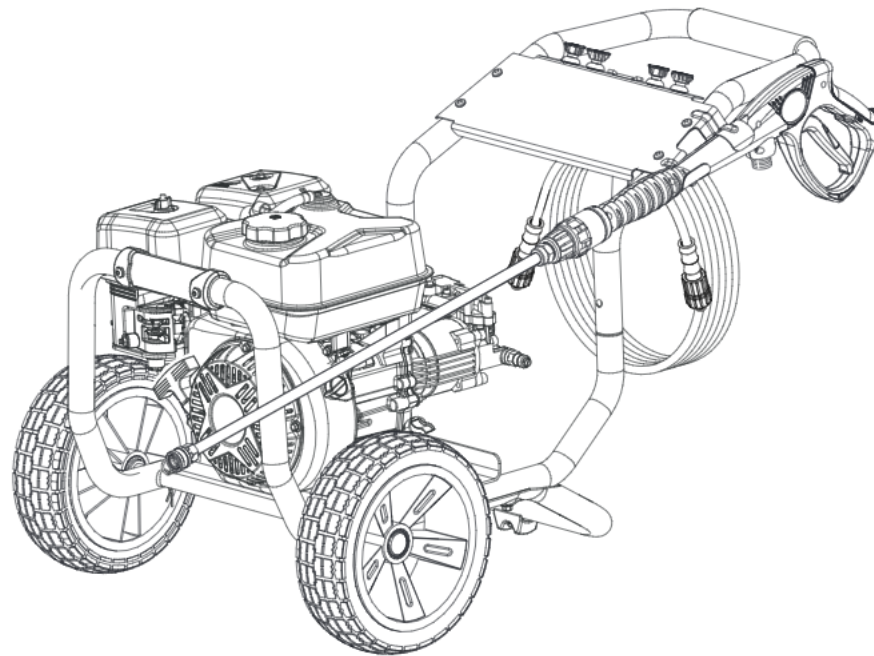

## REPLACEMENT PARTS LIST

BRAND <b>BLACK MAX</b>		DESCRIPTION <b>3300 PSI Pressure Washer</b>
MODEL NO. <b>BM803300H</b> <b>BM803300HVNM</b>	MFG. NO. <b>090079460</b> <b>095079452</b>	

**HART CONSUMER PRODUCTS, INC.**