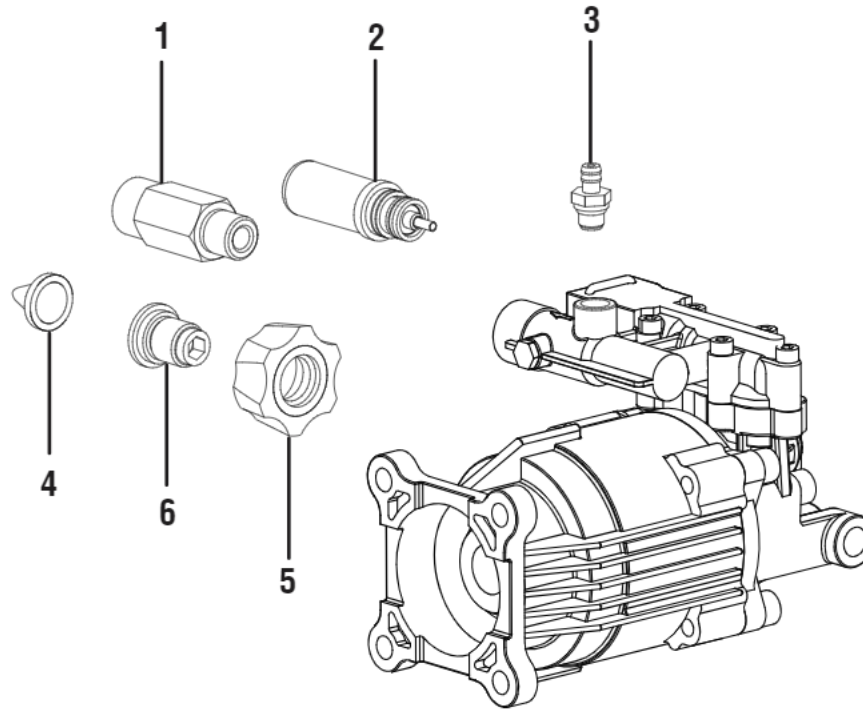

## PARTS LIST – FIGURE A

KEY NO.	PART NO.	DESCRIPTION	QTY.
1	308103015	Injection Hose Filter	1
2	678041007	Output Shaft Key (40 mm)	1
3	678169004	Thermal Release Valve	1
4	561399003	Injection Hose	1
5	308471054	Main Frame Assembly (BM803300H, Inc. Key 18)	1
	308471056	Main Frame Assembly (BM803300HVNM, Inc. Key 18,)	1
6	308774007	Rear Frame Assembly (BM803300H, Inc. Key Nos. 14 & 16-17)	1
	308774008	Rear Frame Assembly (BM803300HVNM, Inc. Key Nos. 14 & 16-17)	1
7	638662029	Engine Plate (BM803300H)	1
	638662029	Engine Plate (BM803300HVNM)	1
8	522951001	Lower Frame Cover	2
9	660481020	Bolt (M6 x 20 mm, Pan Hd.)	4
10	308638083	Handle Assembly (BM803300H)	1
	638662055	Handle Assembly (BM803300HVNM)	1
11	638671027	Performance Panel w/Wand Holder	1
12	308350003	Hose Holder Strap	1
13	678610006	Lock Nut (M6)	2
14	660224009	Screw (M6 x 25 mm, T30 Torx Hd.)	1
15	661834002	Bolt (M6 x 55 mm, T30 Torx Hd.)	2
16	561307007	Wear Pad	1
17	638128004	Washer (1/4 in.)	1

KEY NO.	PART NO.	DESCRIPTION	QTY.
18	308421004	Handle Spring Clip	2
19	638275002	Washer (1/2 in.)	2
20	620599044	Axle	2
21	678238001	Hitch Pin	2
22	561383029	Rubber Grommet	4
23	308760081	Trigger Handle	1
24	308835094	High Pressure Hose	1
25	308506014	Spray Wand	1
26	308451083	Wheel	2
27	308697029	0 Deg Nozzle	1
28	660764002	Bolt (M8 x 40 mm, Flange Hd.)	4
29	308699029	25 Deg Nozzle	1
30	308653098	Pump	1
31	308700030	40 Deg Nozzle	1
32	308706015	Soap Nozzle	1
33	678774002	Lock Nut (M8)	4
34	661505020	Bolt (M6 x 16 mm, Flange Hd.)	10
35	660739002	Bolt (5/16-24 x 23 mm, Hex Hd.)	4
	<b>Not Shown:</b>		
	998000015	Operator's Manual	
	995000592	Emissions Insert	

## PARTS LIST – FIGURE B

KEY NO.	PART NO.	DESCRIPTION	QTY.
1	308862003	Quick Connect (3/8 in.)	1
2	310924003	Unloader Assembly	1
3	308452002	Soap Injector Kit	1

KEY NO.	PART NO.	DESCRIPTION	QTY.
4	308662001	Inlet Filter Screen	1
5	310993003	Inlet Filter Adapter/Brass Insert	1
6	642058001	Inlet Filter Connector	1