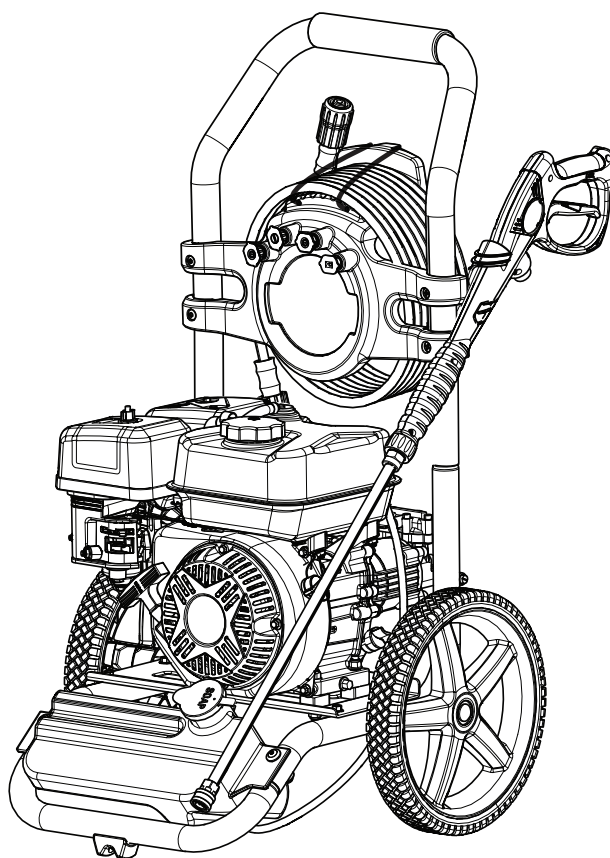

REPLACEMENT PARTS LIST

BRAND

BLACK MAX

DESCRIPTION

**3100 PSI
Pressure Washer**

MODEL NO.

BM80544

MFG. NO.

090079457

HART CONSUMER PRODUCTS, INC.

P.O. Box 1348, Anderson, SC 29622 ■ 1-800-726-5760 ■ www.blackmaxtools.com

995000969

1-6-21 (Rev:02)

The model number and manufacturing location will be found on a label attached to the product. Always mention this information in all communications regarding this product and when ordering parts.