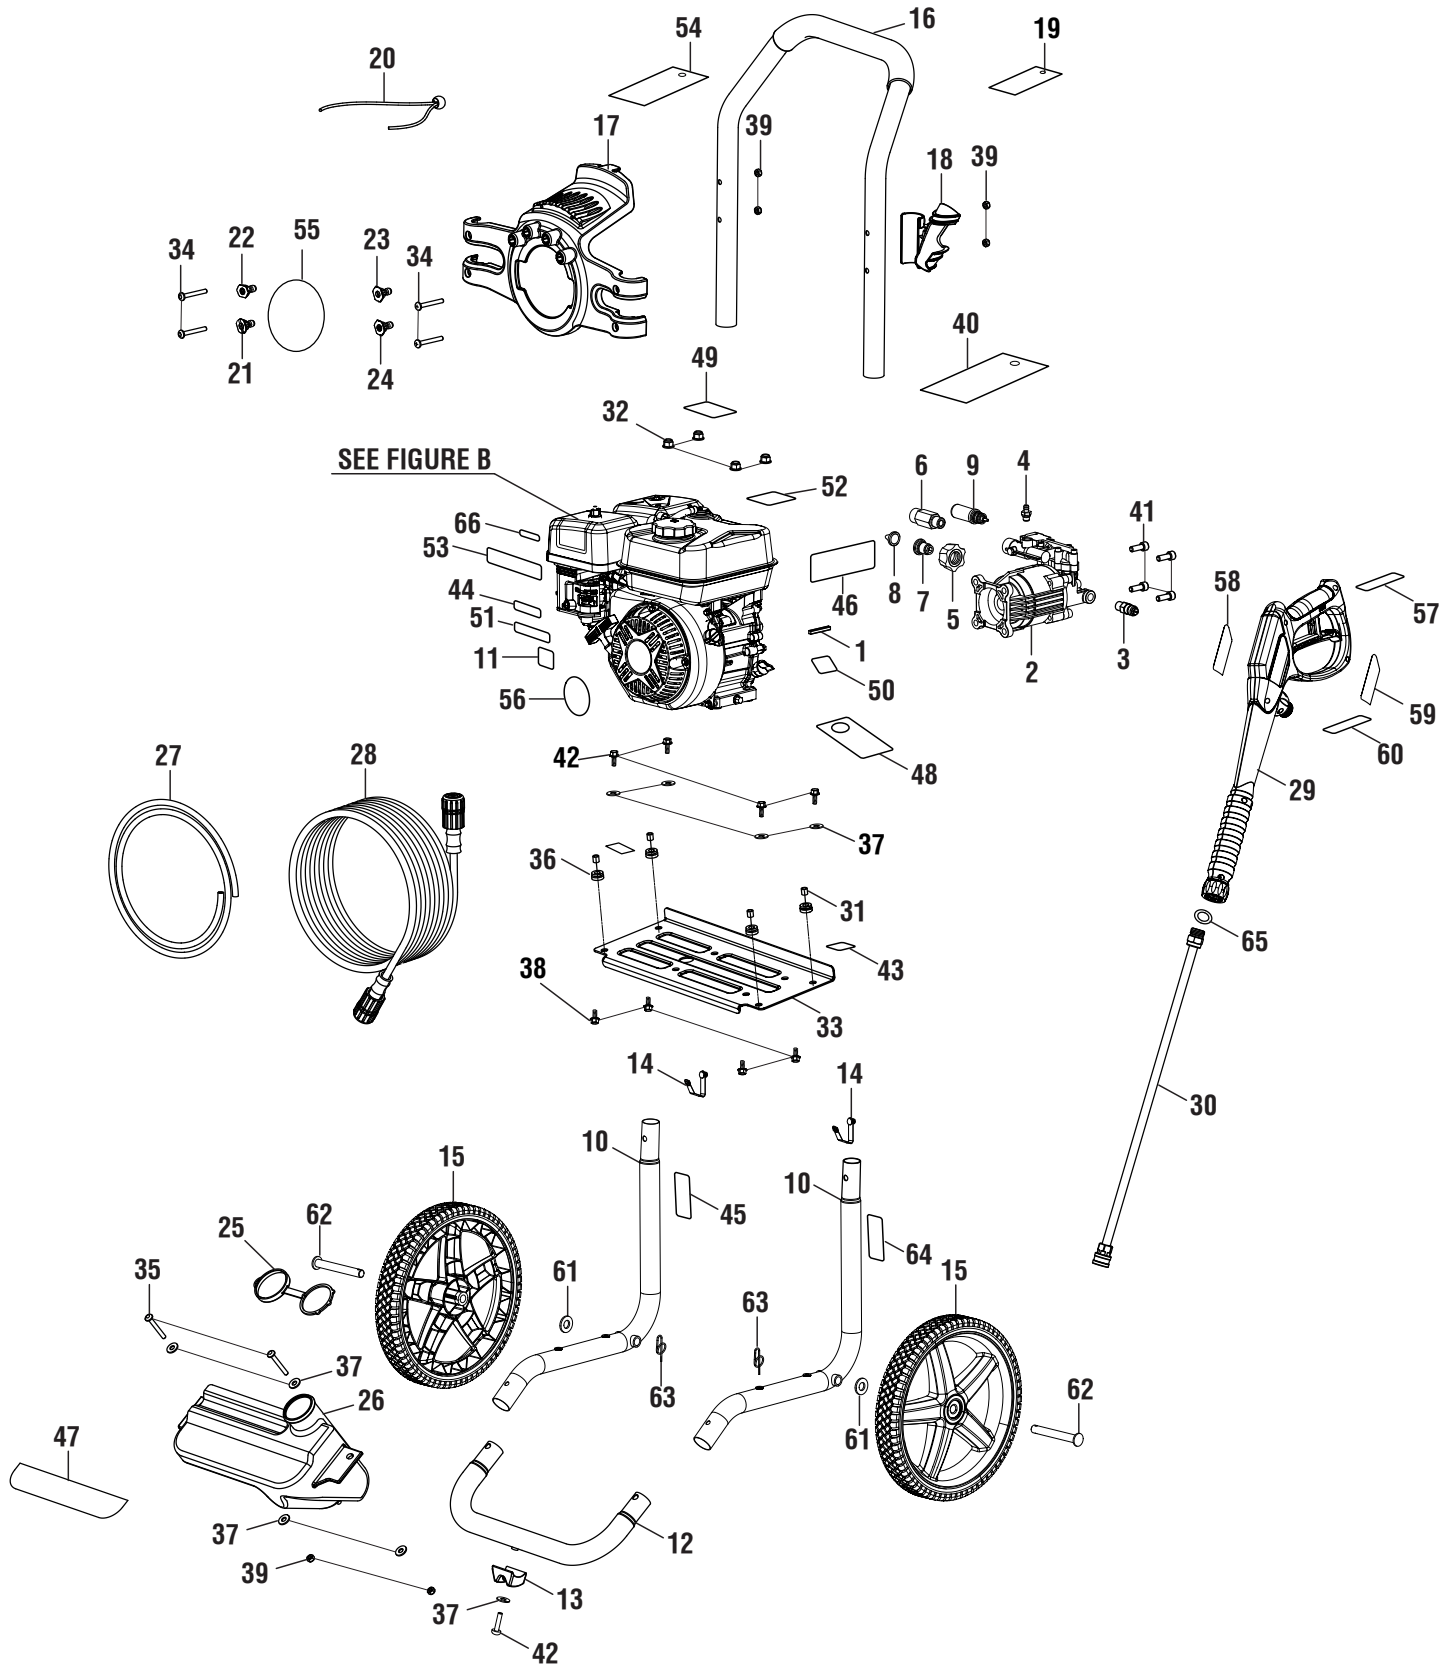

FIGURE A

BM80544

PARTS LIST – FIGURE A

KEY NO.	PART NO.	DESCRIPTION	QTY.
1	678041007	Output Shaft Key	1
2	308653098	Pump (Inc. Key Nos. 4-9)	1
3	678169004	Thermal Release Valve	1
4	308452002	Soap Injector Kit	1
5	310993003	Inlet Filter Adapter Insert	1
6	308862003	Outlet Tube	1
7	642058001	Inlet Filter Connector	1
8	308662001	Inlet Filter Screen	1
9	310924003	Unloader Valve Assembly	1
10	310703037	Main Frame Assembly (Inc. Key No. 14)	2
11	940647084	Choke and Fuel Valve Location Label	1
12	310742036	Front Frame Assembly (Inc. Key Nos. 13, 37 and 42)	1
13	561307007	Rubber Foot	1
14	308421004	Handle Spring Clip	2
15	308451067	Wheel (12 in.)	2
16	308638084	Handle Assembly	1
17	310673005	Hose and Nozzle Holder Assembly (Inc. Key No. 20)	1
18	519313009	Wand Holder	1
19	918016026	Quick Start Hangtag	1
20	310664001	Bungee Cord and Bead Assembly	1
21	308697028	0 Deg Nozzle	1
22	308699028	25 Deg Nozzle	1
23	308700028	40 Deg Nozzle	1
24	308706013	Soap Nozzle	1
25	522032050	Soap Tank Cap	1
26	580875008	Soap Tank	1
27	561399011	Chemical Siphon Tube	1
28	308835006	Hose (25 ft.)	1
29	308760061	Trigger Handle Assembly (Inc. Key Nos. 59-60)	1
30	308506014	Wand Assembly	1
31	518528002	Fuel Tank Isolator Insert	4
32	678774002	Flange Lock Nut (M8)	8
33	638662051	Engine Plate	1
34	661834008	Screw (M6 x 48 mm, Button Hd.)	4