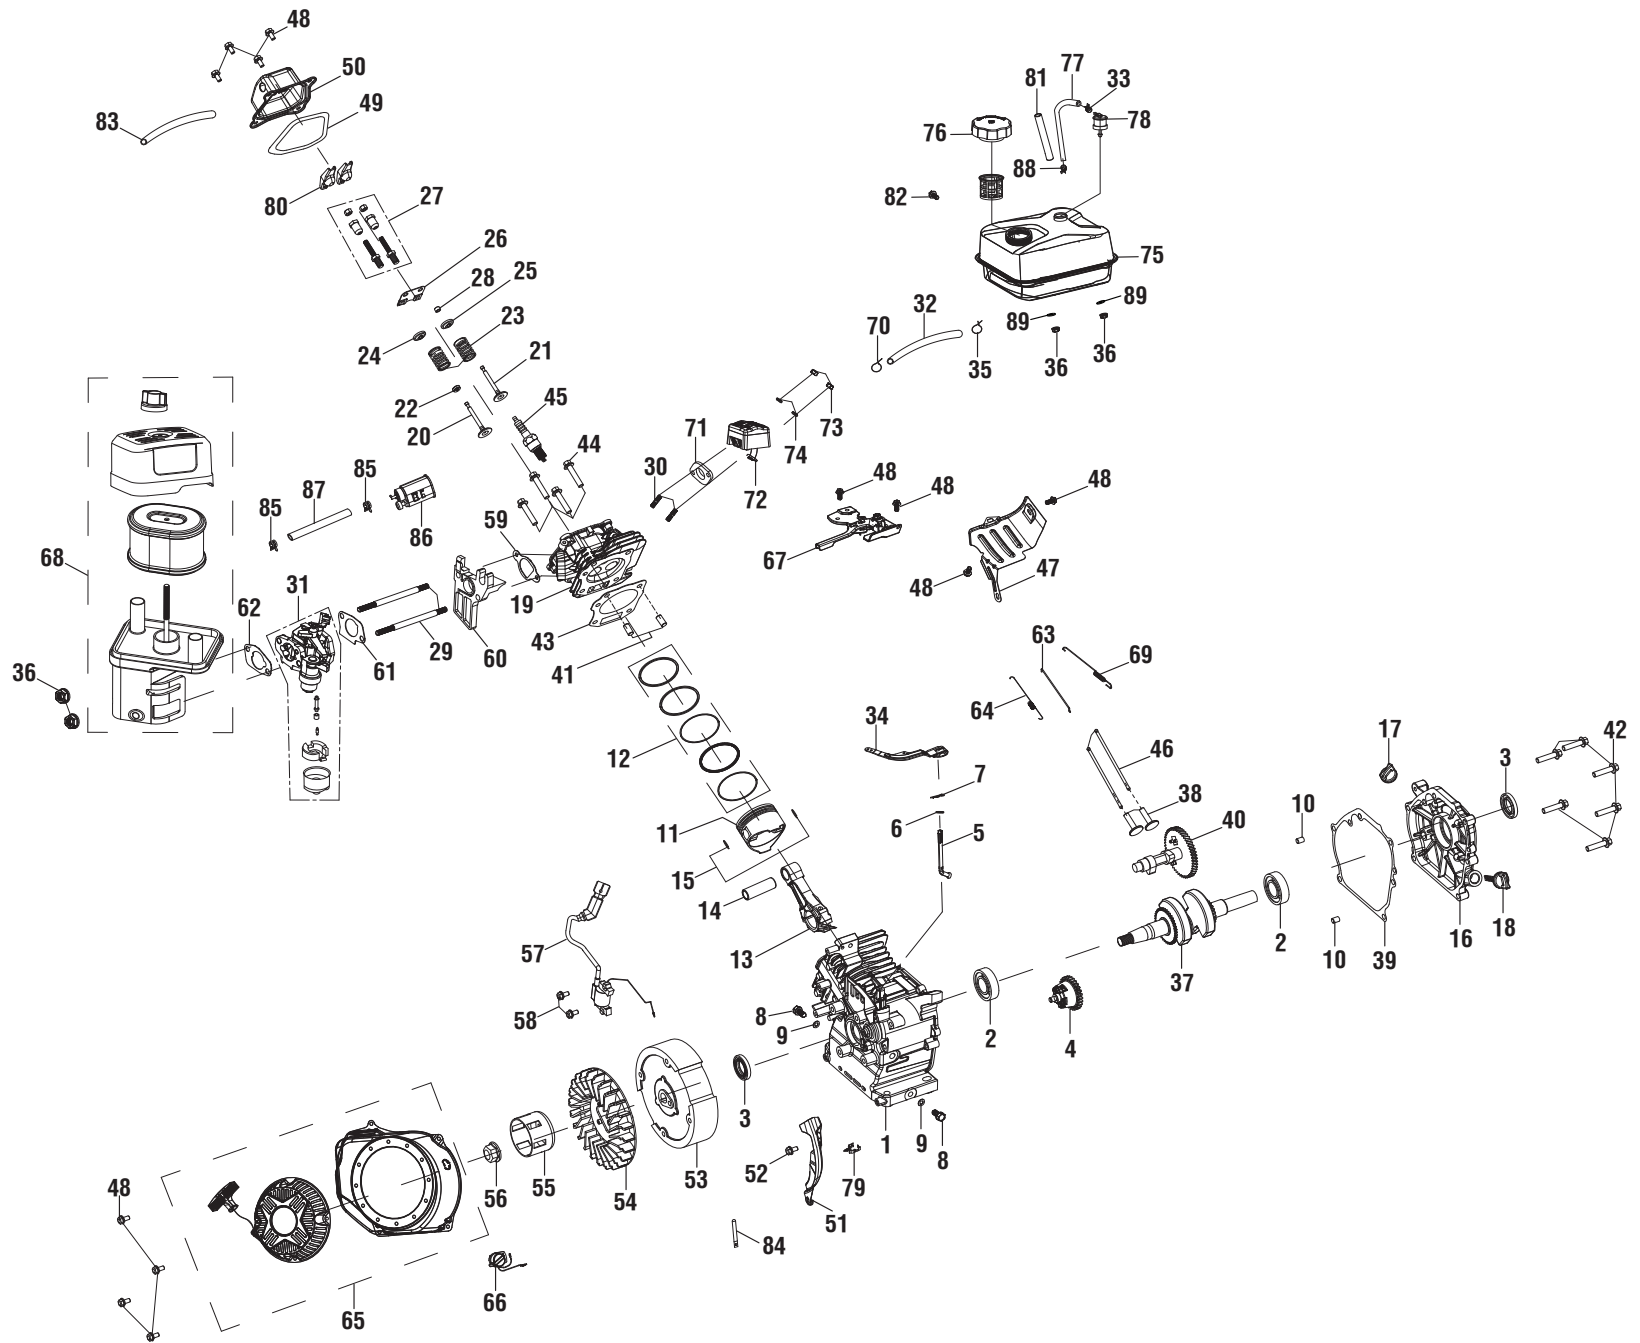

FIGURE B

BM80544

PARTS LIST – FIGURE B

KEY NO.	PART NO.	DESCRIPTION	QTY.
1	099981173001	Crankcase	1
2	099981173099	Ball Bearing	2
3	099981173003	Oil Seal	2
4	099981173004	Governor Assembly	1
5	099981173005	Governor Arm Shaft	1
6	099981173006	Governor Arm Shaft Washer	1
7	099981173007	Lock Pin	1
8	099981173008	Drain Plug Bolt	2
9	099981173009	Drain Plug Washer	2
10	099981173100	Casecover Dowel Pin	2
11	099981173011	Piston	1
12	099981173012	Scraper Ring Set Piston	1
13	099981173013	Connecting Rod Assembly	1
14	099981173014	Piston Pin	1
15	099981173015	Piston Clip	2
16	099981173016	Crankcase Cover Assembly	1
17	099981173017	Oil Plug	1
18	099981173018	Dipstick	1
19	099981173019	Cylinder Head	1
20	099981173020	Intake Valve	1
21	099981173021	Exhaust Valve	1
22	099981173022	Intake Valve Retainer	1
23	099981173023	Valve Spring	2
24	099981173024	Intake Valve Spring Seat	1
25	099981173025	Exhaust Valve Spring Seat	1
26	099981173026	Push Rod Guide Plate	1
27	099981173027	Rocker Arm Bolts	2
28	099981173028	Rotator	1
29	099981173029	Stud Bolt	2
30	099981173030	Stud Bolt	2
31	099981173031	Carburetor Assembly	1

KEY NO.	PART NO.	DESCRIPTION	QTY.
32	099981173032	Fuel Line	1
33	099981173033	Fuel Line Clip	1
34	099981173034	Governor Arm	1
35	099981173106	Fuel Line Clip	1
36	099981173036	Nut (M6)	4
37	099981173037	Crankshaft Assembly	1
38	099981173038	Valve Lifter	2
39	099981173039	Casecover Packing	1
40	099981173102	Camshaft Assembly	1
41	099981173041	Dowel Pin	2
42	099981173042	Bolt (M8 x 30 mm)	6
43	099981173043	Cylinder Head Gasket	1
44	099981173044	Bolt (M8 x 60 mm)	4
45	099981174001	Spark Plug	1
46	099981173046	Push Rod	2
47	099981173047	Shroud	1
48	099981173048	Bolt (M6 x 12 mm)	12
49	099981173049	Headcover Packing	1
50	099981173050	Cylinder Head Cover Comp.	1
51	099981173103	Wind Shield Comp.	1
52	099981173052	Bolt (M6 x 20 mm)	1
53	099981173053	Flywheel Assembly	1
54	099981173054	Recoil Starter Fan	1
55	099981173055	Starter Pulley	1
56	099981173056	Nut	1
57	099981174003	Ignition Coil Assembly	1
58	099981173058	Bolt (M6 x 25 mm)	2
59	099981173059	Intake Packing	1
60	099981173060	Carburetor Insulator	1
61	099981173061	Carburetor Packing	1
62	099981173062	Empty Filter Gasket	1