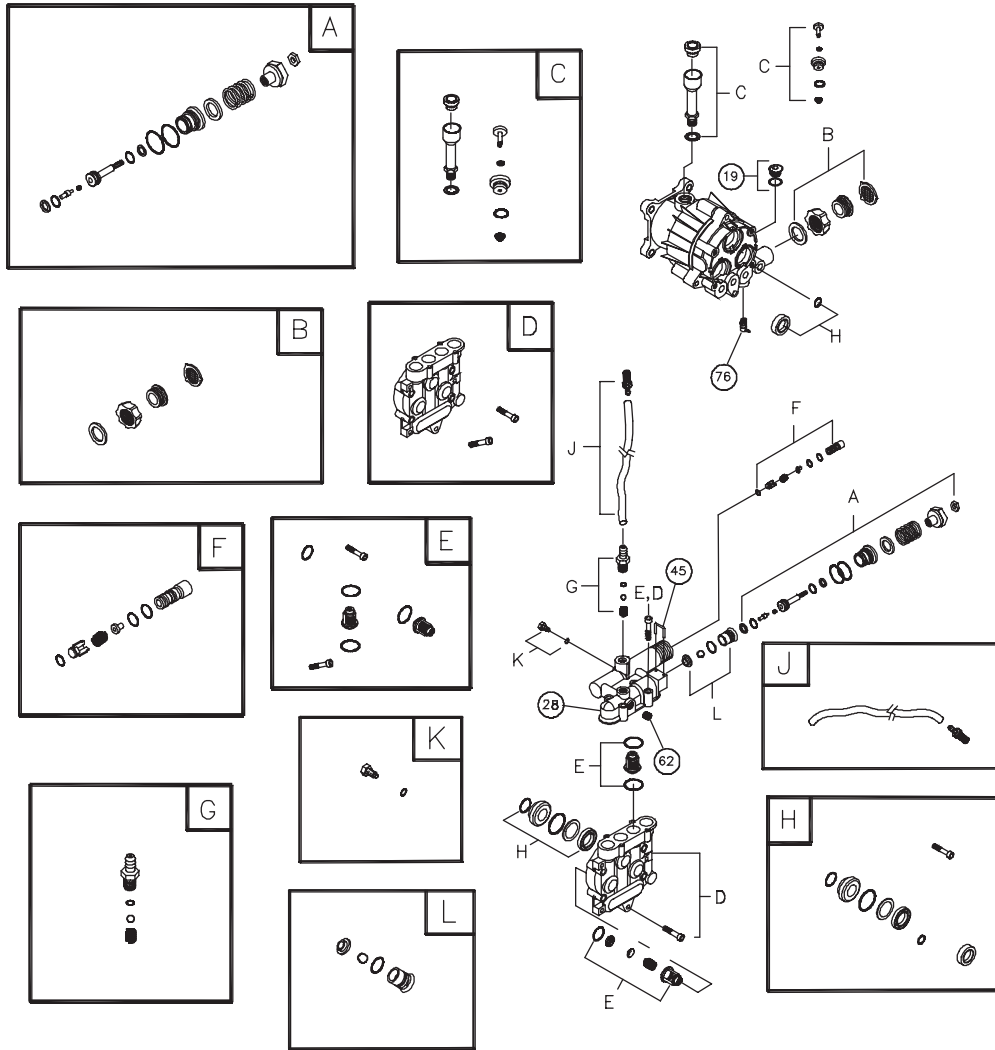

## EXPLODED VIEW AND PARTS LIST — MAIN UNIT

Item	Part #	Description
1	196134GS	ASSY, Base
2	B194718GS	HANDLE
3	194485GS	ASSY, Billboard/Decal
4	196006GS	HOSE
5	192318GS	KIT, Engine Mounting Hardware
6	192317GS	KIT, Wheel
	191267MGS	Axle
	191265GS	E-Ring
7	192310GS	KIT, Vibration Mount
8	198347GS	ASSY, Pump
	194298GS	Valve, Thermal Relief
	23139DGS	Key
9	192309GS	KIT, Hook, Base
10	194264GS	KIT, Hook, Handle
11	192131GS	KIT, Pump Mounting Hardware
12	B3263GS	GUN
13	188792AGS	ASSY, Wand

### Parts Not Illustrated

194489GS	MANUAL, Operator's
MS3430	MANUAL, Engine
6048	KIT, O-Ring Maintenance
695755	KNOB, Throttle
194571GS	KIT, Decals

# EXPLODED VIEW AND PARTS LIST — PUMP

Item	Part #	Description
19	190571GS	CAP, Oil
28	198102GS	MANIFOLD
45	190578GS	PIN
62	190581GS	CAP, 1/8
76	194298GS	THERMAL RELIEF
A	190594GS	KIT, UNLOADER
B	190670GS	KIT, WATER INLET
C	190669GS	KIT, BREATHER TUBE
D	193808GS	KIT, HEAD BRASS
E	193806GS	KIT, CHECK VALVES
F	190592GS	KIT, INLET CHECK
G	190593GS	KIT, CHEMICAL INJECTION

Item	Part #	Description
H	193807GS	KIT, SEAL SET
J	189971GS	KIT, CHEMICAL HOSE
K	193971GS	KIT, PIPE FITTING
L	193972GS	KIT, UNLOADER SEAT

**Parts Not Illustrated**  
 190585GS OIL BOTTLE  
 B2384GS FILTER, Inlet