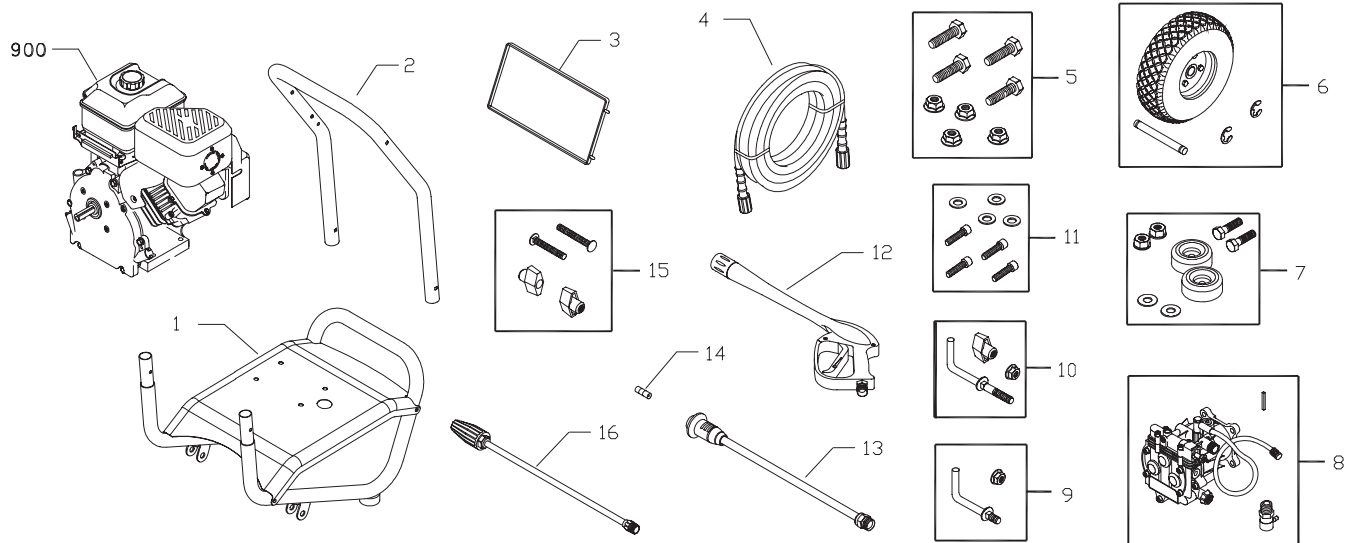

## EXPLODED VIEW AND PARTS LIST — MAIN UNIT

Item	Part #	Description
1	196134GS	ASSY, Base
2	B194718GS	HANDLE
3	194485GS	ASSY, Billboard/Decal
4	196006GS	HOSE
5	192318GS	KIT, Engine Mounting Hardware
6	192317GS	KIT, Wheel
	191267MGS	Axle
	191265GS	E-Ring
7	192310GS	KIT, Vibration Mount
8	198347GS	ASSY, Pump
	194298GS	Valve, Thermal Relief
	23139DGS	Key
9	192309GS	KIT, Hook, Base
10	194264GS	KIT, Hook, Handle
11	192131GS	KIT, Pump Mounting Hardware
12	B3263GS	GUN
13	188792AGS	ASSY, Wand

# EXPLODED VIEW AND PARTS LIST — PUMP

Item	Part #	Description
19	190571GS	CAP, Oil
28	198102GS	MANIFOLD
45	190578GS	PIN
62	190581GS	CAP, 1/8
76	194298GS	THERMAL RELIEF
A	190594GS	KIT, UNLOADER
B	190670GS	KIT, WATER INLET
C	190669GS	KIT, BREATHER TUBE
D	193808GS	KIT, HEAD BRASS
E	193806GS	KIT, CHECK VALVES
F	190592GS	KIT, INLET CHECK
G	190593GS	KIT, CHEMICAL INJECTION

Item	Part #	Description
H	193807GS	KIT, SEAL SET
J	189971GS	KIT, CHEMICAL HOSE
K	193971GS	KIT, PIPE FITTING
L	193972GS	KIT, UNLOADER SEAT

**Parts Not Illustrated**  
 190585GS OIL BOTTLE  
 B2384GS FILTER, Inlet