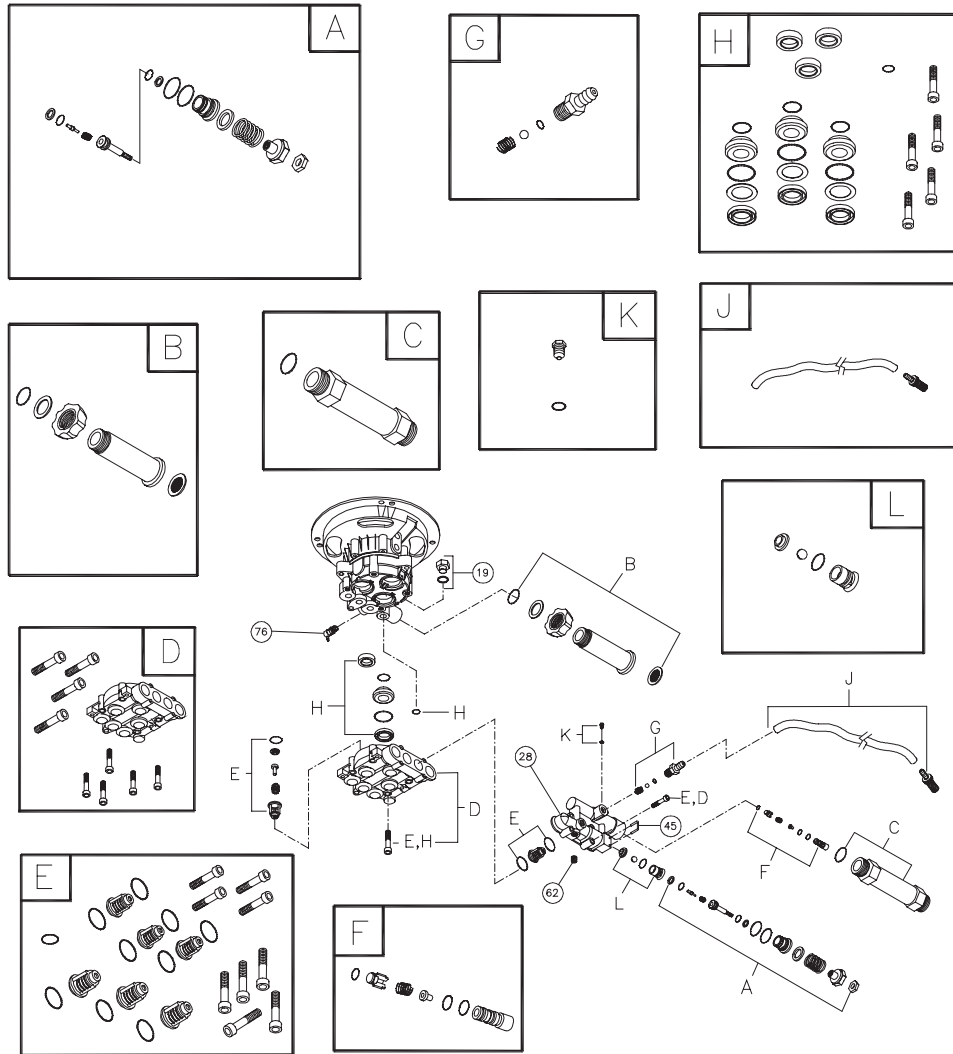

Exploded View and Parts list — Main Unit

Item	Part #	Description
1	201769GS	ASSY, Base
2	B201594GS	HANDLE
3	201828GS	ASSY, Chem Tank w/Clips
	195964GS	Clip
	192980GS	Kit, Fuel Valve
4	196006GS	HOSE
5	95597GS	BRUSH, Broom
6	88935GS	ADAPTER, Brush
7	192645GS	KIT, Pump Mounting Hardware
8	194264GS	KIT, Hook, Handle
9	B3222EGS	CAP, Chem Container
10	199735GS	ASSY, Pump
11	194298GS	VALVE, Thermal Relief
12	23139GS	KEY
13	192309GS	KIT, Hook, Base
14	88934GS	EXTENSION
15	B2203GS	KIT, Handle Connector
16	192310GS	KIT, Vibration Mount
17	196439GS	KIT, Wheel
18	88185GS	BRUSH, Utility
19	192050GS	E-RING
20	193482GS	GUN

Item	Part #	Description
21	198974GS	ASSY, Wand
22	B1236CGS	ORIFICE
23	95598GS	HANDLE, Brush
900	§	ENGINE

Items Not Illustrated:

201635GS	MANUAL, Operator's
BB3061BGS	OIL BOTTLE
87815GS	GOGGLES
195454GS	AXLE
A1040NGS	HOSE, Chemical
194256GS	KIT, Tag Warning

Exploded View and Parts List — Pump

Item	Part #	Description
19	190571GS	CAP, Oil
28	190627GS	MANIFOLD
45	190578GS	PIN
62	190581GS	CAP, 1/8
76	194298GS	THERMAL RELIEF
A	190594GS	KIT, UNLOADER STEM
B	190632GS	KIT, WATER INLET, ALUM
C	190634GS	KIT, OUTLET, ALUM
D	199708GS	KIT, HEAD ALUM
E	193806GS	KIT,CHECK VALVES
F	190592GS	KIT, INLET CHECK
G	190593GS	KIT, CHEMICAL INJECTION

Item	Part #	Description
H	193807GS	KIT, SEAL SET
J	189971GS	KIT, CHEMICAL HOSE
K	193971GS	KIT, PIPE FITTING
L	193972GS	KIT, UNLOADER SEAT

Parts Not Illustrated
 B2384GS FILTER, Inlet

NOTE: Item letters A - L are service kits and include all parts shown within the box.