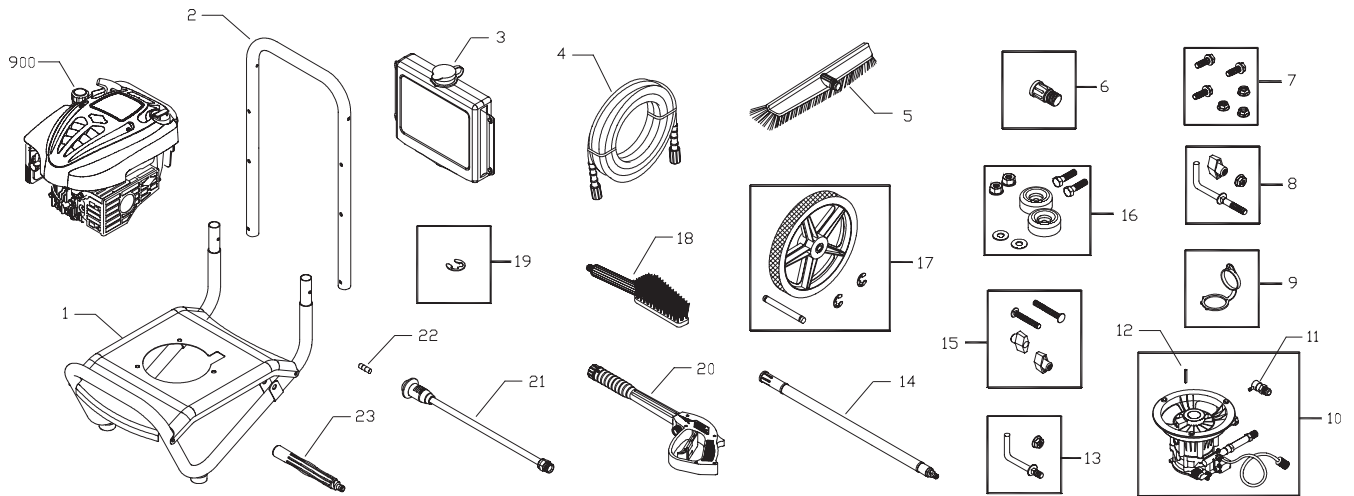

Exploded View and Parts list — Main Unit

Item	Part #	Description
1	201769GS	ASSY, Base
2	B201594GS	HANDLE
3	201828GS	ASSY, Chem Tank w/Clips
	195964GS	Clip
	192980GS	Kit, Fuel Valve
4	196006GS	HOSE
5	95597GS	BRUSH, Broom
6	88935GS	ADAPTER, Brush
7	192645GS	KIT, Pump Mounting Hardware
8	194264GS	KIT, Hook, Handle
9	B3222EGS	CAP, Chem Container
10	199735GS	ASSY, Pump
11	194298GS	VALVE, Thermal Relief
12	23139GS	KEY
13	192309GS	KIT, Hook, Base
14	88934GS	EXTENSION
15	B2203GS	KIT, Handle Connector
16	192310GS	KIT, Vibration Mount
17	196439GS	KIT, Wheel
18	88185GS	BRUSH, Utility
19	192050GS	E-RING
20	193482GS	GUN

Item	Part #	Description
21	198974GS	ASSY, Wand
22	B1236CGS	ORIFICE
23	95598GS	HANDLE, Brush
900	§	ENGINE

Items Not Illustrated:

201635GS	MANUAL, Operator's
BB3061BGS	OIL BOTTLE
87815GS	GOGGLES
195454GS	AXLE
A1040NGS	HOSE, Chemical
194256GS	KIT, Tag Warning

Exploded View and Parts List — Pump

Item	Part #	Description
19	190571GS	CAP, Oil
28	190627GS	MANIFOLD
45	190578GS	PIN
62	190581GS	CAP, 1/8
76	194298GS	THERMAL RELIEF
A	190594GS	KIT, UNLOADER STEM
B	190632GS	KIT, WATER INLET, ALUM
C	190634GS	KIT, OUTLET, ALUM
D	199708GS	KIT, HEAD ALUM
E	193806GS	KIT,CHECK VALVES
F	190592GS	KIT, INLET CHECK
G	190593GS	KIT, CHEMICAL INJECTION

Item	Part #	Description
H	193807GS	KIT, SEAL SET
J	189971GS	KIT, CHEMICAL HOSE
K	193971GS	KIT, PIPE FITTING
L	193972GS	KIT, UNLOADER SEAT

Parts Not Illustrated
 B2384GS FILTER, Inlet

NOTE: Item letters A - L are service kits and include all parts shown within the box.