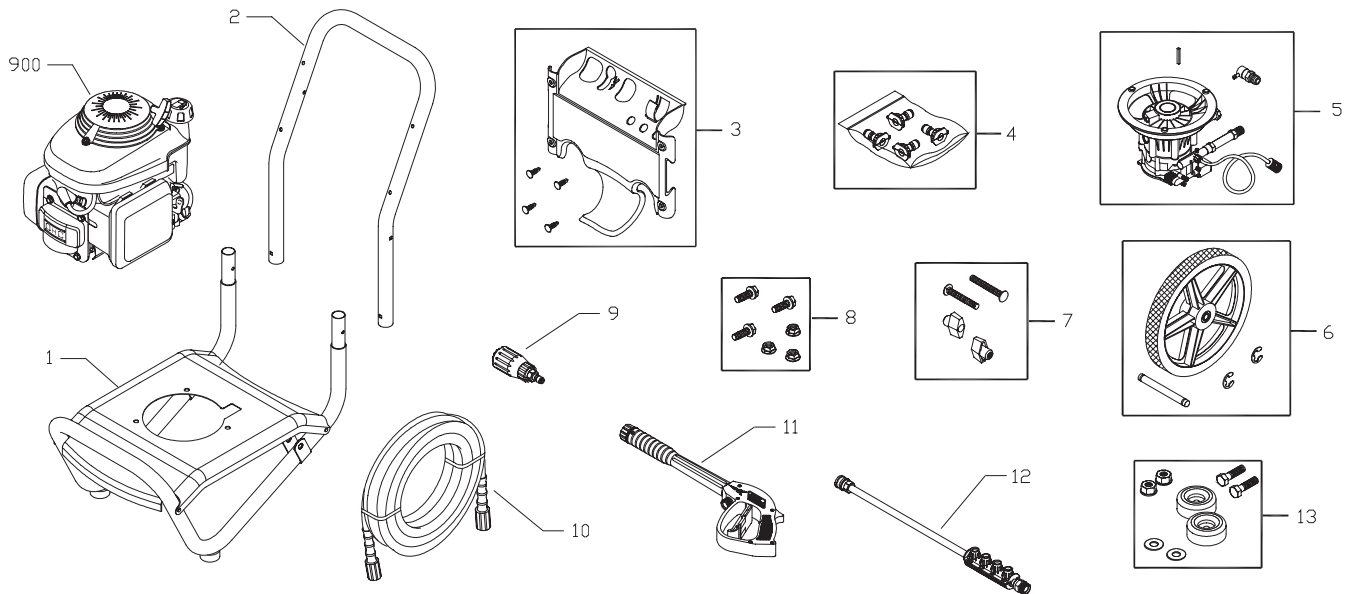

# Exploded View and Parts list — Main Unit

Item	Part #	Description
1	201769GS	ASSY, Base
2	B199110GS	HANDLE
3	202273GS	KIT, Billboard w/Decal & Clips
	195964GS	Clips
4	202091GS	KIT, Nozzles
	198841GS	Nozzle, Soap
	195983AEGS	Nozzle, QC, Red
	195983AFGS	Nozzle, QC, Yellow
	195983AHGS	Nozzle, QC, White
5	202605GS	ASSY, Pump
	194298GS	Thermal Relief
	23139GS	Key
6	196439GS	KIT, Wheel
	192050GS	E-Ring
	195454GS	Axle
7	B2203GS	KIT, Fastening Handle
8	192649GS	KIT, Pump/Engine Mounting Hardware
9	195854GS	NOZZLE, Turbo Head

# Exploded View and Parts List — Pump

Item	Part #	Description
19	190571GS	CAP, Oil
28	190627GS	MANIFOLD
45	190578GS	PIN
62	190581GS	CAP, 1/8
76	194298GS	THERMAL RELIEF
A	190594GS	KIT, UNLOADER STEM
B	190632GS	KIT, WATER INLET, ALUM
C	190634GS	KIT, OUTLET, ALUM
D	199708GS	KIT, HEAD ALUM
E	193806GS	KIT,CHECK VALVES
F	190592GS	KIT, INLET CHECK
G	190593GS	KIT, CHEMICAL INJECTION

Item	Part #	Description
H	193807GS	KIT, SEAL SET
J	189971GS	KIT, CHEMICAL HOSE
K	193971GS	KIT, PIPE FITTING
L	193972GS	KIT, UNLOADER SEAT

**Parts Not Illustrated**  
B2384GS FILTER, Inlet

**Optional Accessories**  
186452GS FILTER, Inlet, bag of 10