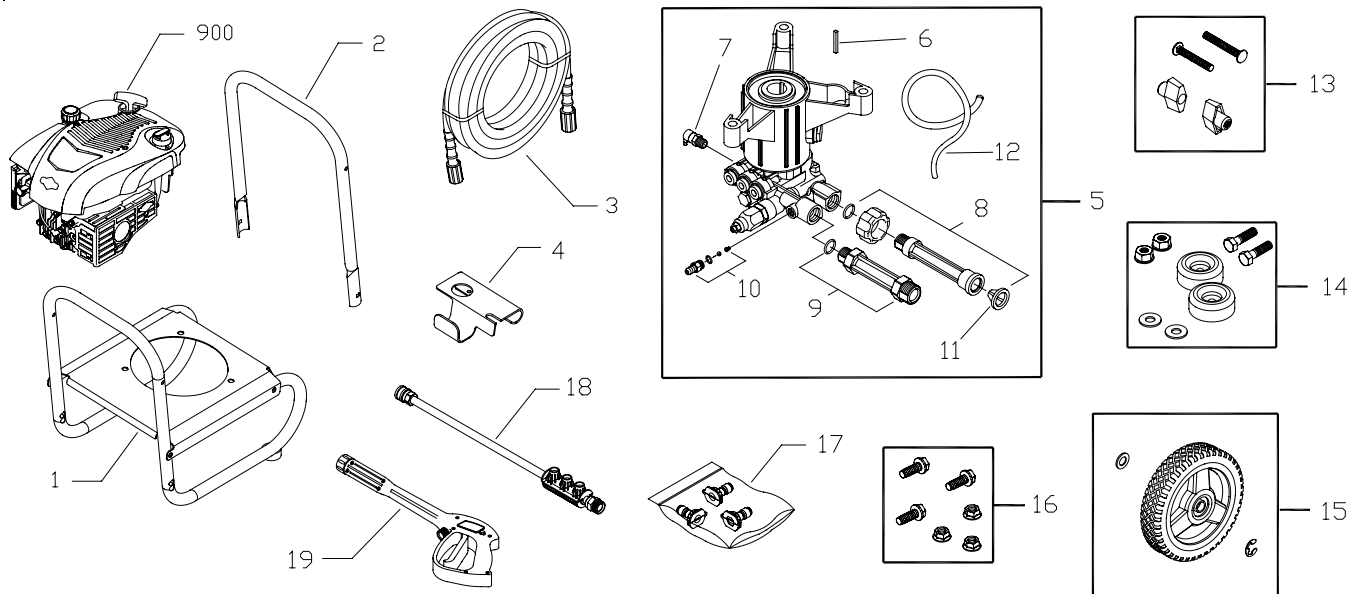

BRUTE™

by

Illustrated Parts List

Questions? Help is just a moment away!
Call: Pressure Washer Helpline
1-800-743-4115 M-F 8-5 CT

Briggs & Stratton Power Products group, LLC
Jefferson, Wisconsin, U.S.A.

Model No.020427-0 (2400 PSI Pressure Washer) IPL No. 311619 Revision - (11/02/2009)

Exploded View and Parts List — Main Unit

Item	Part #	Description
1	204701GS	BASE
2	B206781GS	HANDLE
3	196006GS	HOSE
4	206813GS	HOLDER-ACC
5	311554GS	PUMP
6	23139GS	KEY
7	208673GS	VALVE-THERMAL RELIEF
8	201496GS	KIT-WATER INLET
9	201497GS	FITTING
10	192914GS	KIT-CHEMICAL INJ
11	B2384GS	FILTER-GARDEN HOSE
12	310975GS	CHEMICAL HOSE
13	B2203GS	KIT-HARDWARE HANDLE
14	198766GS	MOUNT-VIBRATION
15	208619GS	KIT-WHEEL
	192050GS	E-RING
16	203526GS	KIT-HARDWARE PUMP MOUNTING
17	311136GS	KIT-QC NOZZLES
	198841GS	NOZZLE-QC BLACK
	195983AAGS	NOZZLE-QC RED
	195983QGS	NOZZLE-QC GREEN

Item	Part #	Description
18	207790GS	EXTENSION-QC
19	204627GS	GUN
900	§	ENGINE

Items Not Illustrated

311043GS	MANUAL-OPERATOR'S
BB3061BGS	OIL BOTTLE
B1797GS	CLIP
208410GS	AXLE
311044GS	DECAL-SHROUD
194256GS	TAG-WARNING

Optional Accessories

6048	KIT-O-RING MAINTENANCE
6039	PUMP SAVER

§ - Contact Engine Manufacturer