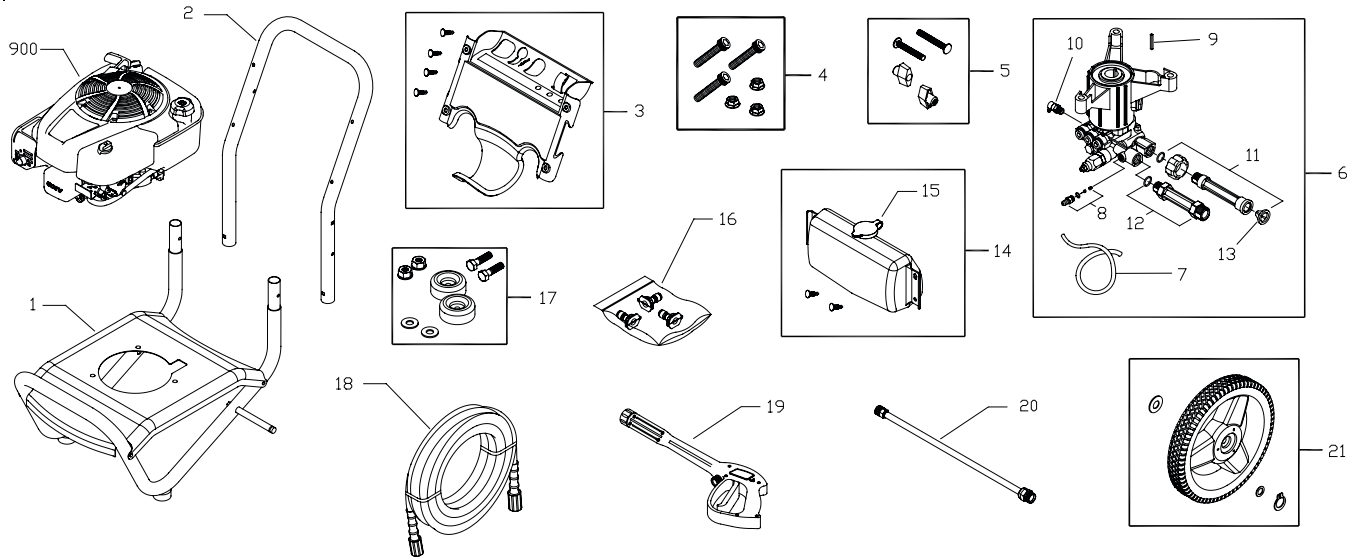

BRUTE™

by

Illustrated Parts List

Questions? Help is just a moment away!
Call: Pressure Washer Helpline
1-800-743-4115 M-F 8-5 CT

Briggs & Stratton Power Products group, LLC
Jefferson, Wisconsin, U.S.A.

Model No. 020429-0 (2700 PSI Pressure Washer) IPL No. 311616 Revision - (10/28/2009)

Exploded View and Parts List — Main Unit

| Item | Part # | Description |
|------|------------|----------------------------|
| 1 | 204921GS | BASE |
| | 208725GS | AXLE |
| 2 | B199110GS | HANDLE |
| 3 | 311082GS | BILLBOARD |
| | B1797GS | CLIP |
| 4 | 203526GS | KIT-HARDWARE PUMP MOUNTING |
| 5 | B2203GS | KIT-HARDWARE HANDLE |
| 6 | 311553GS | PUMP |
| 7 | 310975GS | HOSE-CHEMICAL |
| 8 | 192914GS | KIT-CHEMICAL INJ |
| 9 | 23139GS | KEY |
| 10 | 208673GS | VALVE-THERMAL RELIEF |
| 11 | 201496GS | KIT-WATER INLET |
| 12 | 201497GS | FITTING |
| 13 | B2384GS | FILTER-GARDEN HOSE |
| 14 | 205369GS | TANK-CHEMICAL |
| | 192980GS | KIT-VALVE |
| | B1797GS | CLIPS |
| 15 | B3222EGS | CAP-CHEMICAL TANK |
| 16 | 311074GS | KIT-QC NOZZLES |
| | 195983ALGS | NOZZLE-QC GREEN |
| | 195983AJGS | NOZZLE-QC RED |
| | 198841GS | NOZZLE-QC BLACK |
| 17 | 192310GS | MOUNT-VIBRATION |

| Item | Part # | Description |
|------|----------|--------------|
| 18 | 196006GS | HOSE |
| 19 | 204627GS | GUN |
| 20 | 200595GS | EXTENSION-QC |
| 21 | 204922GS | KIT-WHEEL |
| | 206625GS | WASHER |
| | 207165GS | RING-SNAP |
| 900 | § | ENGINE |