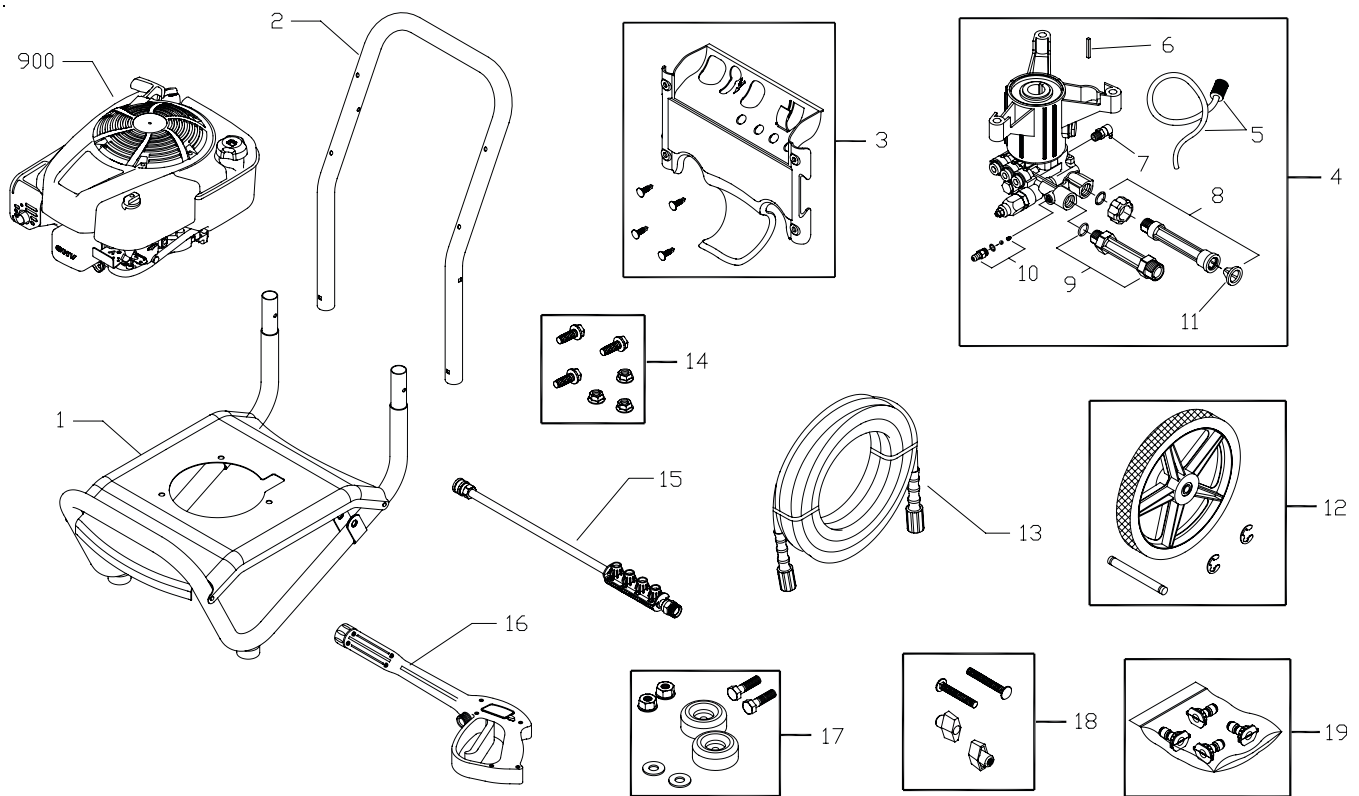

BRUTE™

by

Illustrated Parts List

Questions? Help is just a moment away!
Call: Pressure Washer Helpline
1-800-743-4115 M-F 8-5 CT

Briggs & Stratton Power Products group, LLC
Jefferson, Wisconsin, U.S.A.

Model No. 020442-0 (3000 PSI Pressure Washer) IPL No. 312481 Revision - (02/02/2010)

Exploded View and Parts List — Main Unit

Item	Part #	Description
1	312018GS	BASE
2	199110ZGS	HANDLE
3	311773GS B1797GS	BILLBOARD CLIPS
4	209261GS	PUMP
5	189971GS	KIT-CHEMICAL HOSE
6	23139DGS	KEY
7	208673GS	VALVE-THERMAL RELIEF
8	201496GS	KIT-WATER INLET
9	201497GS	FITTING
10	192914GS	KIT-CHEMICAL INJ
11	B2384GS	FILTER-GARDEN HOSE
12	196439GS 192050GS 203871GS	KIT-WHEEL E-RING AXLE
13	196006GS	HOSE
14	200199GS	KIT-HARDWARE PUMP MOUNTING
15	192198GS	EXTENSION-QC
16	204627GS	GUN
17	192310GS	MOUNT-VIBRATION

Item	Part #	Description
18	B2203GS	KIT-HARDWARE HANDLE
19	208583GS 198841GS 195983ANGS 195983PGS 195983RGS	KIT-QC NOZZLES NOZZLE-QC BLACK NOZZLE-QC RED NOZZLE-QC YELLOW NOZZLE-QC WHITE
900	§	ENGINE

Items Not Illustrated

311777GS	MANUAL-OPERATOR'S
BB3061BGS	OIL
311772GS	DECAL-Shroud
194256GS	TAG-WARNING

Optional Accessories

6048	KIT-O-RING MAINTENANCE
6039	PUMP SAVER

§ - Contact Engine Manufacturer