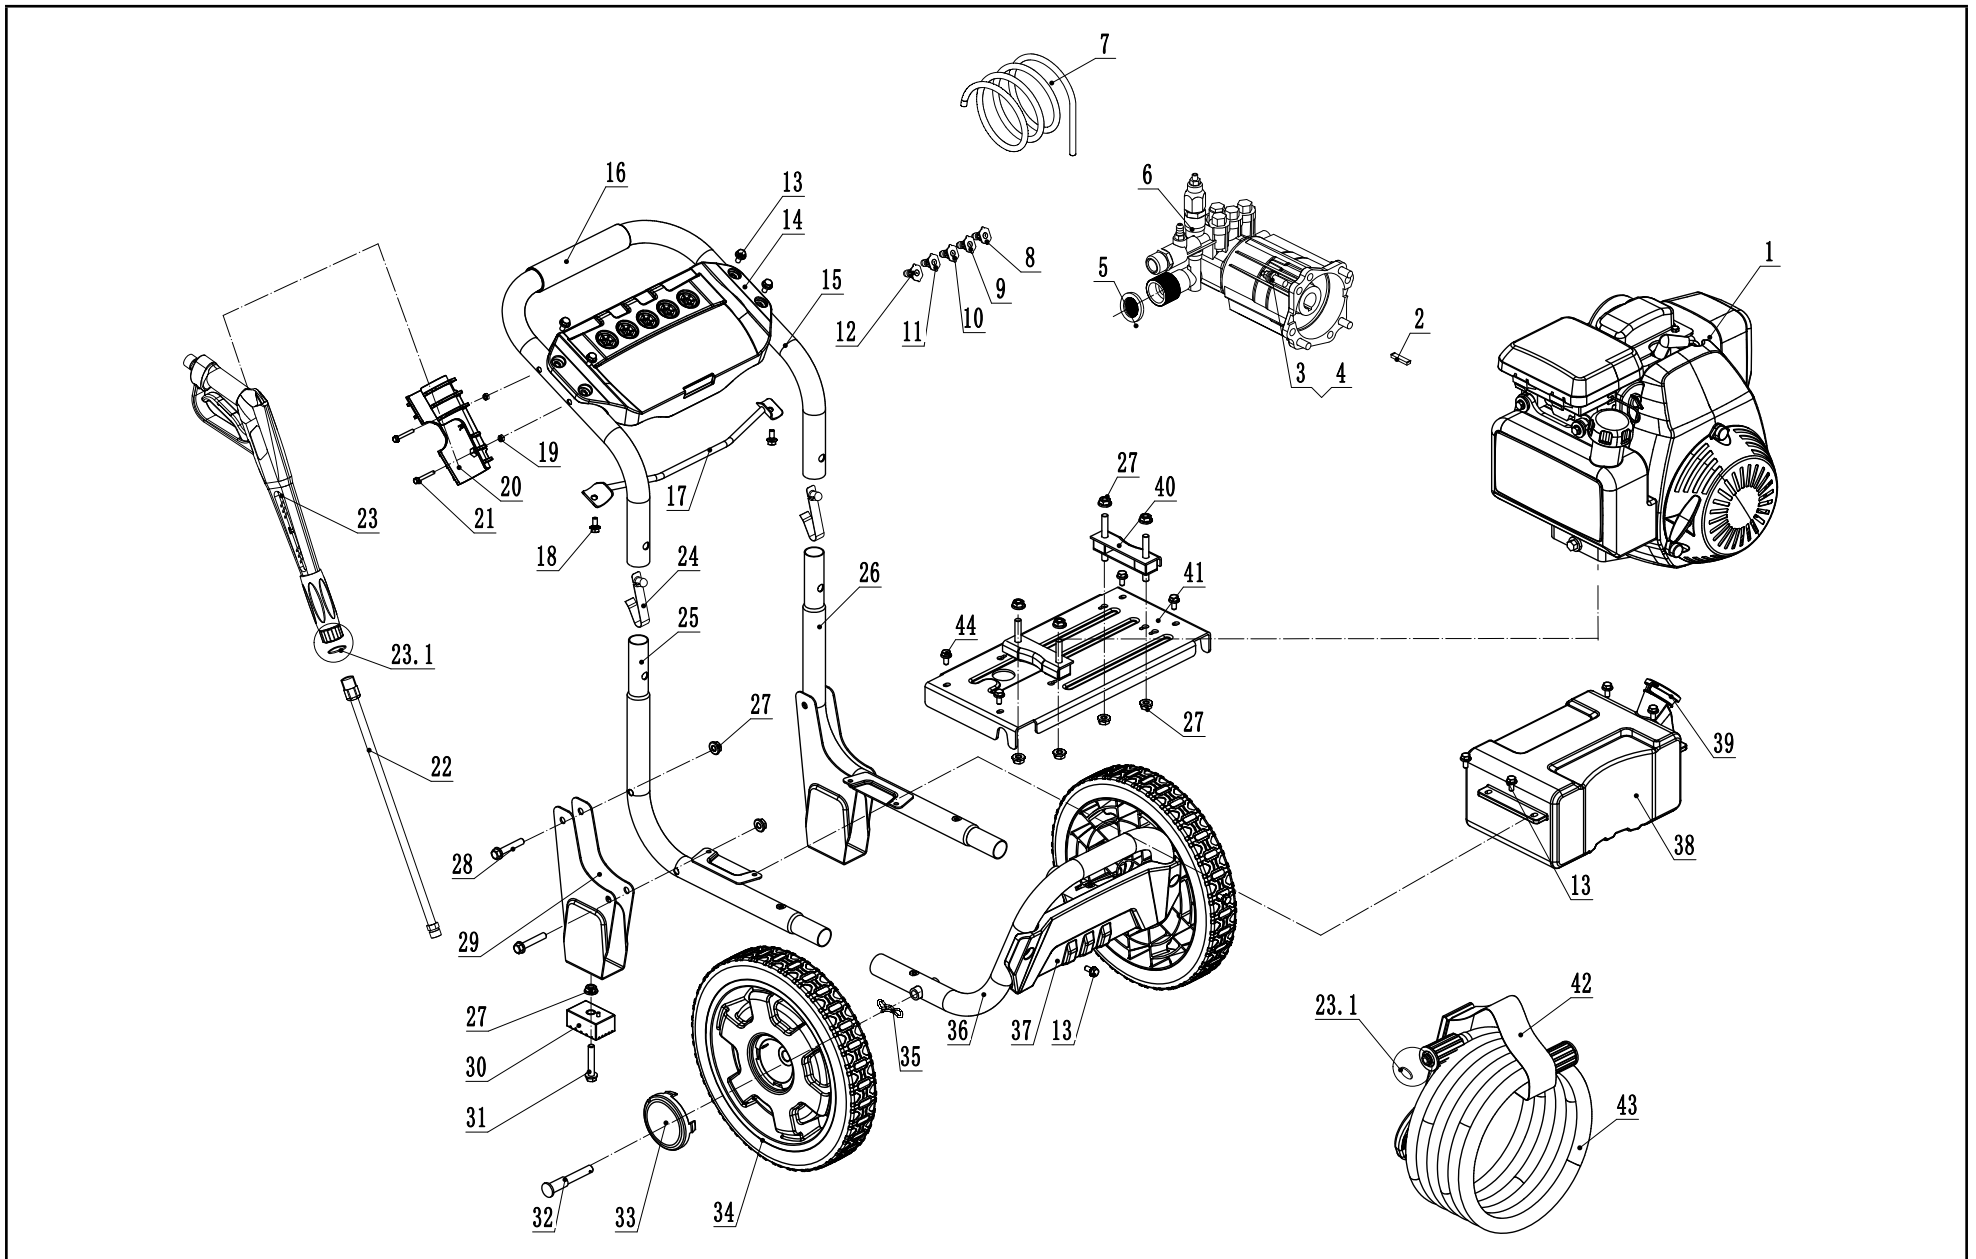

TABLE OF CONTENTS

Pressure Washer Parts Diagram 3

Pressure Washer Parts List 4

PRESSURE WASHER PARTS DIAGRAM

PRESSURE WASHER PARTS LIST

#	Part Number	Description	Qty.
1	GC190	Engine, 187cc	1
2	2.14.001	Key, SQ 4.78 x 4.78 x 40	1
3	2.08.010	Bolt 5/16-24 x 22	4
4	1.93.08	Lock Washer Ø8	4
5	252.251003.00	Inlet Filter Gasket	1
6	254.251000.07	Pump Body	1
7	254.250100.11	Detergent Hose, 23.6in.	1
8	254.252300.05	Nozzle "Detergent", 65400	1
9	254.252300.03	Nozzle "40", 40025	1
10	254.252300.02	Nozzle "25", 25025	1
11	254.252300.01	Nozzle "15", 15025	1
12	254.252300.00	Nozzle "0", 00025	1
13	1.5789.0612.1	Flange Bolt M6 x 12, Black	10
14	251.200800.01.2	Top Panel, Black	1
15	251.200701.06.78	Handle, Frame, 877C	1
16	251.200702.02	Cover, Handle	1
17	251.201600.00.78	Support Plate, 877C	1
18	1.5789.0612	Flange Bolt M6 x 12	2
19	1.6177.1.06.1	Lock Nut M6, Flange , Black	2
20	254.200012.06.2	Trigger Gun Holder, Black	1
21	1.5783.0645.1	Bolt M6 x 45, Black	2
22	254.252200.00	Wand	1
23	254.252100.00.48	Handle, Gun , Yellow	1
23.1	2.07.034	O Ring , Ø14 × Ø9 × Ø2.5	3
24	252.201300.00	Pin	2
25	251.200701.03.78	Left Handle, 877C	1
26	251.200701.04.78	Right Handle, 877C	1
27	1.6177.1.08	Lock Nut M8, Flange	14
28	1.5789.0845	Flange Bolt M8 x 45	4
29	251.200002.01.78	Support Leg, 877C	2

#	Part Number	Description	Qty.
30	122.201400.04.29	Rubber, Support, Cool Gray 11	2
31	1.5789.0825	Flange Bolt M8 x 25	2
32	122.201501.00	Pin Roll, Wheel	2
33	254.201702.04.48	Cap, Wheel, Yellow	2
34	254.201701.04.48	Wheel, PU, Yellow	2
35	2.16.005	Pin Ø2, "B" Shape	2
36	251.200701.05.78	Handle, Down, 877C	1
37	251.200800.02.2	Front Bumper, Black	1
38	251.250200.00	Detergent Tank	1
39	254.250203.01	Cap, Water Tank	1
40	252.201200.00	Vibration Mount, Engine	2
41	255.201101.06.78	Supporting Plate, 877C	1
42	9.4300.000	Hose Strap	1
43	254.250100.00	High-Pressure Hose, 25ft.	1
44	1.5789.0615.1	Flange Bolt M6 x 15, Black	4