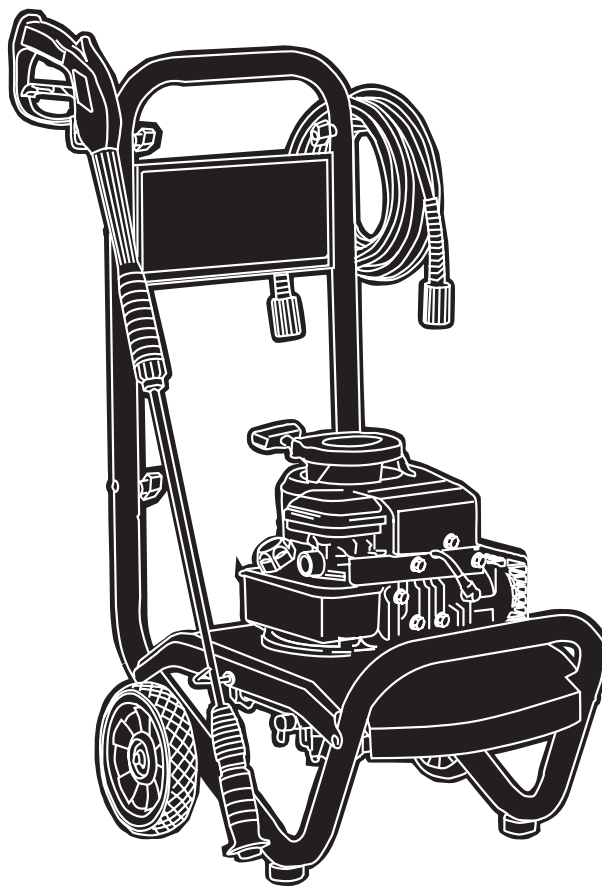

CleanShot™ **2050 PSI**

Illustrated Parts List

Questions? Help is just a moment away!
Preguntas? La ayuda es justa un momento lejos!
Call: **Pressure Washer Helpline**

Llame: **Línea Directa del Lavador a Presión - 1-800-743-4115** M-F 8-5 CT

Model No. 020244-02 (2050 PSI Pressure Washer) Manual No. 197182B Revision - (02/19/2007)

EXPLODED VIEW AND PARTS LIST - MAIN UNIT

Item	Part #	Description
1	192419GS	BASE
2	B194030GS	HANDLE
3	195953GS	ASSY, Billboard
4	196006GS	HOSE
5	B2203GS	KIT, Handle Connector
6	200200GS	ASSY, Pump (see page 3)
	23139GS	Key
	194298GS	Valve, Thermal Relief
7	192525GS	KIT, Pump Mounting Hardware
8	194255GS	KIT, Wheel
	192006GS	Axle
	192050GS	E-Ring
9	192309GS	KIT, Hook, Base
10	194344DGS	ASSY, Wand
11	193609DGS	ORFICE
12	194264GS	KIT, Hook, Handle
13	193482GS	GUN

EXPLODED VIEW AND PARTS LIST - PUMP

Item	Part #	Description
3	200274GS	PLUG, Elastic
7	190578GS	PIN
A	200298GS	KIT, CHECK VALVES
B	200278GS	KIT, WATER INLET
C	200279GS	KIT, CHEMICAL INJECTION
D	200280GS	KIT, HIGH PRESSURE SEALS
E	200281GS	KIT, CHEM INJECT VENTURI
F	200282GS	KIT, PUMP HEAD, ALUM
G	200283GS	KIT, BY-PASS
H	189971GS	KIT, CHEMICAL HOSE