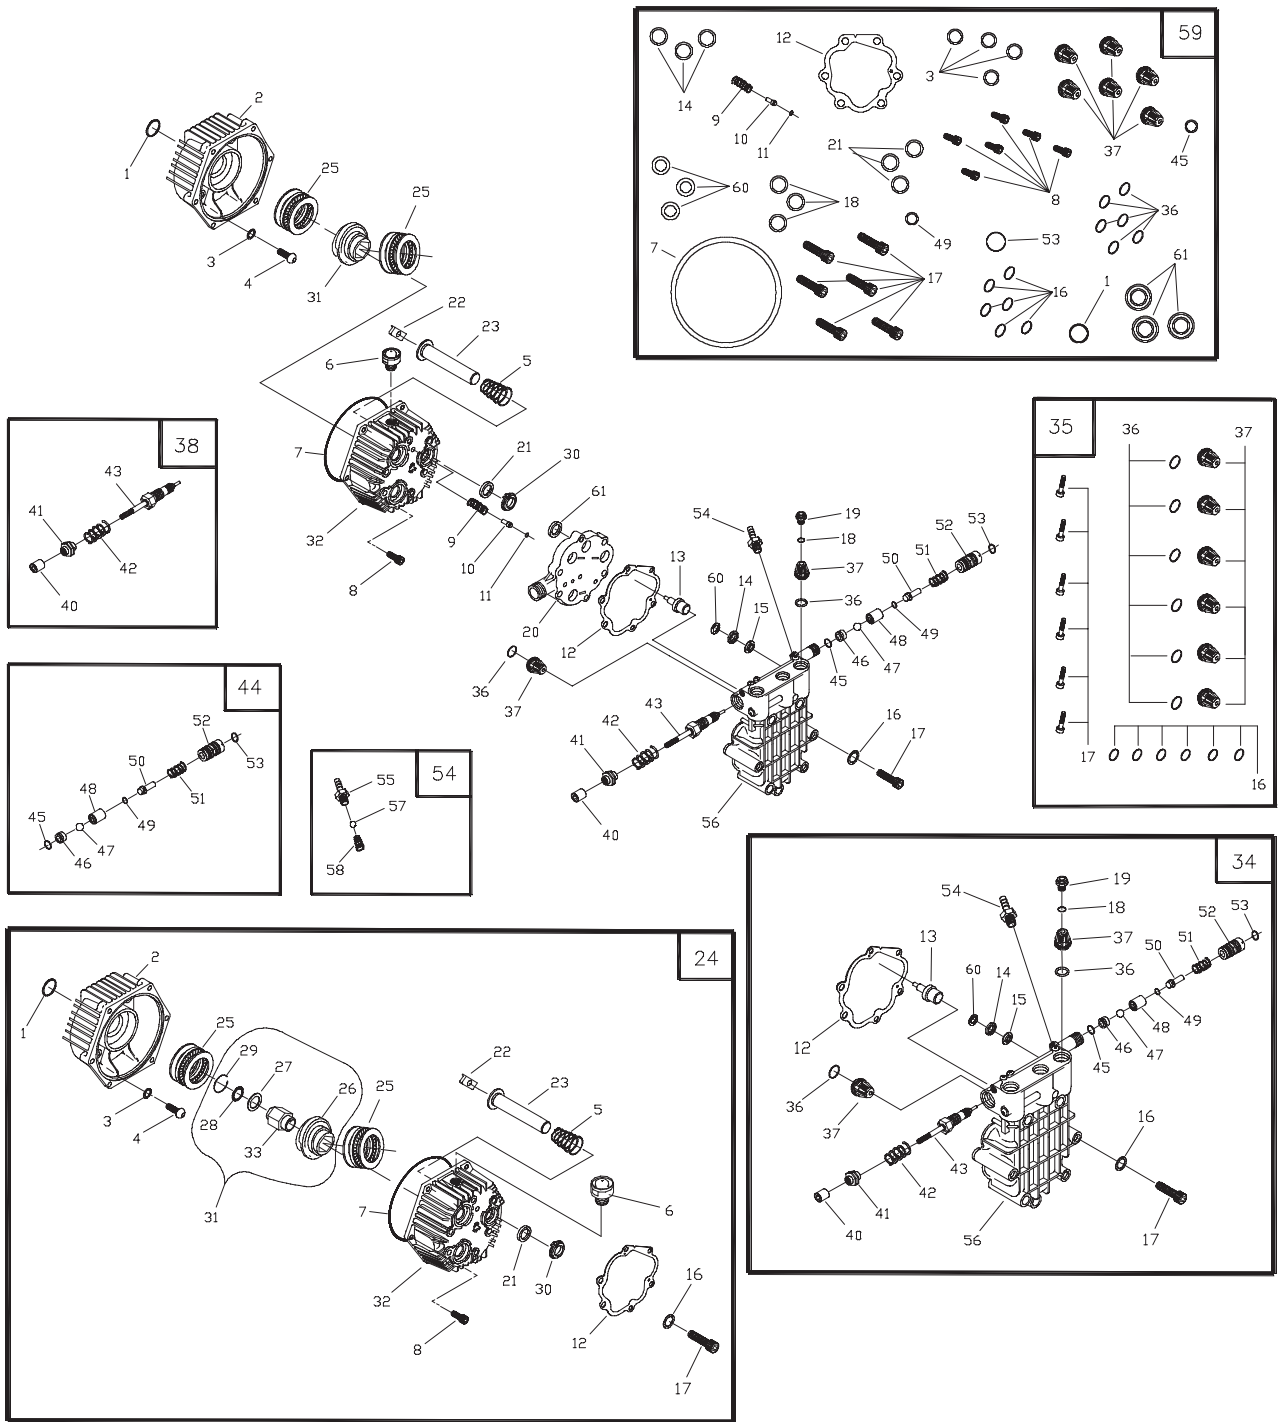

* = Obtain from local hardware source

2300 PSI Pump (I579-0) - Exploded View

Item numbers 24, 34, 35, 38, 44, 54, and 59 are service kits and include all parts shown within the box.

2300 PSI Pump (I579-0) - Parts List