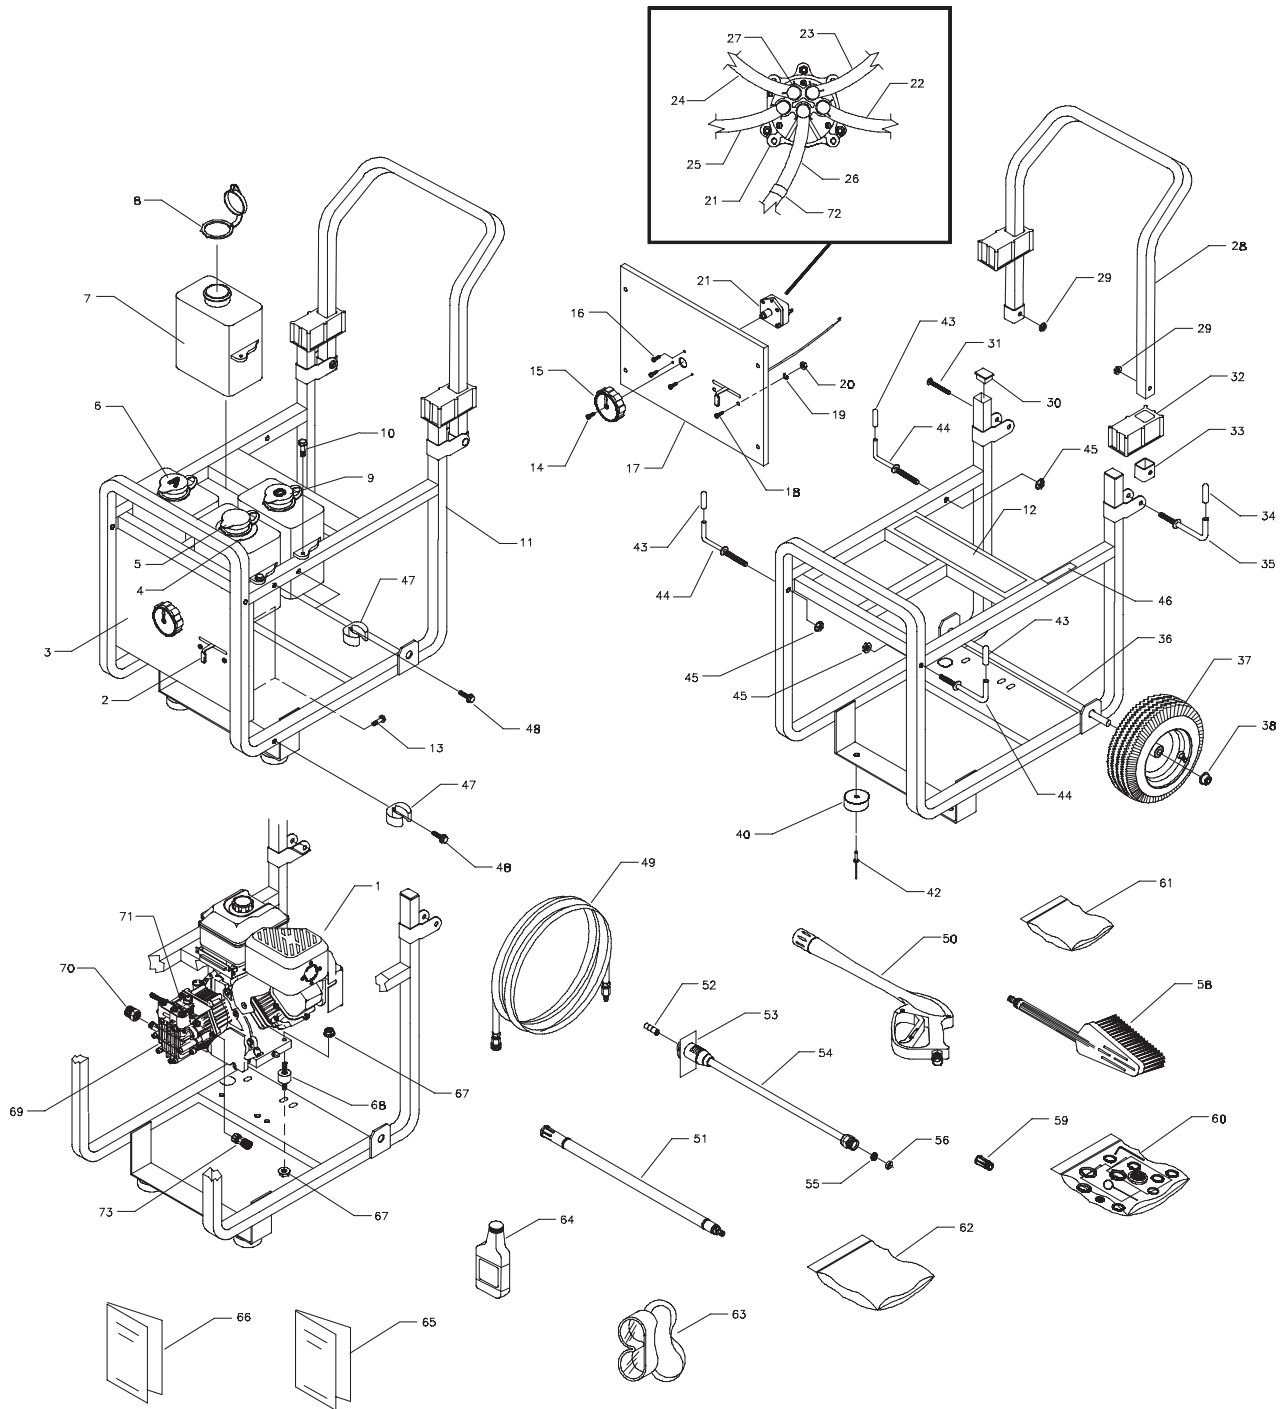

2300 PSI Unit (Model 01579) - Exploded View

2300 PSI Unit (Model 01579) - Parts List

Item	Part #	Description	Item	Part #	Description
1	NSP	ENGINE, B&S Intek 5.5 HP	37	88521GS	ASSY., Wheel & Tire 10"
2	B3608DGS	LINK, Throttle Control	38	190146GS	PUSHNUT, 1/2"
3	188431GS	DECAL, Control Panel	40	191413GS	VIBE MOUNT, with Washer
4	188414AGS	TAG, System Flush Water	42	NSP	RIVET, Blind
5	B3222DGS	CAP, Chem Container "Water"	43	B2759BGS	HOOK, 5/16" - 18"
6	B3222AGS	CAP, Chem Container "A"	44	B2516GS	CAP, Vinyl, Black
7	B3594GS	ASSY., Chemical Tank 1/2 Gal.	45	*	NUT, 5/16" - 18
8	B3222BGS	CAP, Chem Container "B"	46	77816GS	DECAL, Caution Hot Muffler
9	B3222CGS	CAP, Chem Container "C"	47	B2427BGS	CLIP, Spring
10	*	BOLT, 1/4"- 20 with Washer	48	*	SCREW, #10 - 16 x 3/4"
11	A188335GS	CRADLE, Red	49	187625GS	HOSE, 5/16" x 50'
12	188845GS	DECAL, Start Instructions	50	B3263AGS	GUN, High Pressure
13	*	SELF DRILL, #10 - 16 x 3/4"	51	88934GS	EXTENSION
14	B3311GS	SCREW, Plastite #10 x .62"	52	94804GS	NOZZLE, Replacement
15	B3721GS	HANDLE, 4-Way Valve	53	97566GS	TAG, Nozzle Instructions
16	B3377GS	SCREW, Plastite #8 x .75"	54	B3335AGS	WAND, Nozzle Hi/Lo
17	AB3113GS	PANEL, Control Red	55	B4224GS	SCREEN, Gun Inlet
18	*	SCREW, M5 - 0.8 x 12	56	97837GS	O-RING, Hi Pressure
19	*	LOCK WASHER, M5	57	188287GS	KIT, Cleaning Nozzle
20	*	NUT, Hex M5 - 0.8	58	88185GS	BRUSH, Utility
21	B3306GS	ASSY., Sub 4-Way Valve	59	88935GS	ADAPTER, Brush Extension
22	188401AGS	HOSE, "A" - 7.0"	60	B5830GS	KIT, Maintenance
23	188401BGS	HOSE, "B" - 8.5"	61	188420GS	KIT, Tag
24	188401CGS	HOSE, "C" - 11.0"	62	188421GS	KIT, 3 Pack Concentrate
25	188401DGS	HOSE, "Water" - 8"	63	87815GS	GOGGLES, Safety
26	B3601DGS	HOSE, Chemical Pump 10.5"	64	BB3061BGS	OIL BOTTLE, 20 oz
27	48031GGS	CLAMP, Hose 13/32"	65	188344GS	MANUAL, Owners
28	AB2555GS	HANDLE, Red	66	B3297GS	MANUAL, Engine
29	*	NUT, 1/4" - 20 Flange Locking	67	67989GS	NUT, Hex Locking Flange M8
30	46476GS	CAP PLUG, Tubing	68	21217GS	MOUNT, Rubber Shock
31	*	BOLT, 1/4"-20 x 1-3/4" Carriage	69	188850DGS	ASSY., Pump
32	B1779GS	COVER, Hinge	70	21424GS	CONNECTOR, Garden Hose
33	B2347GS	END CAP, Tube	71	B1288GS	TAG, Breather
34	B1460GS	CAP, Vinyl Black	72	48031CGS	CLAMP, Hose 1/2"
35	B2759GS	HOOK, Square Neck Gun	73	185923GS	QUICK CONNECT
36	188434GS	AXLE ROD, 1/2" x 22.07"			

* = Obtain from local hardware source