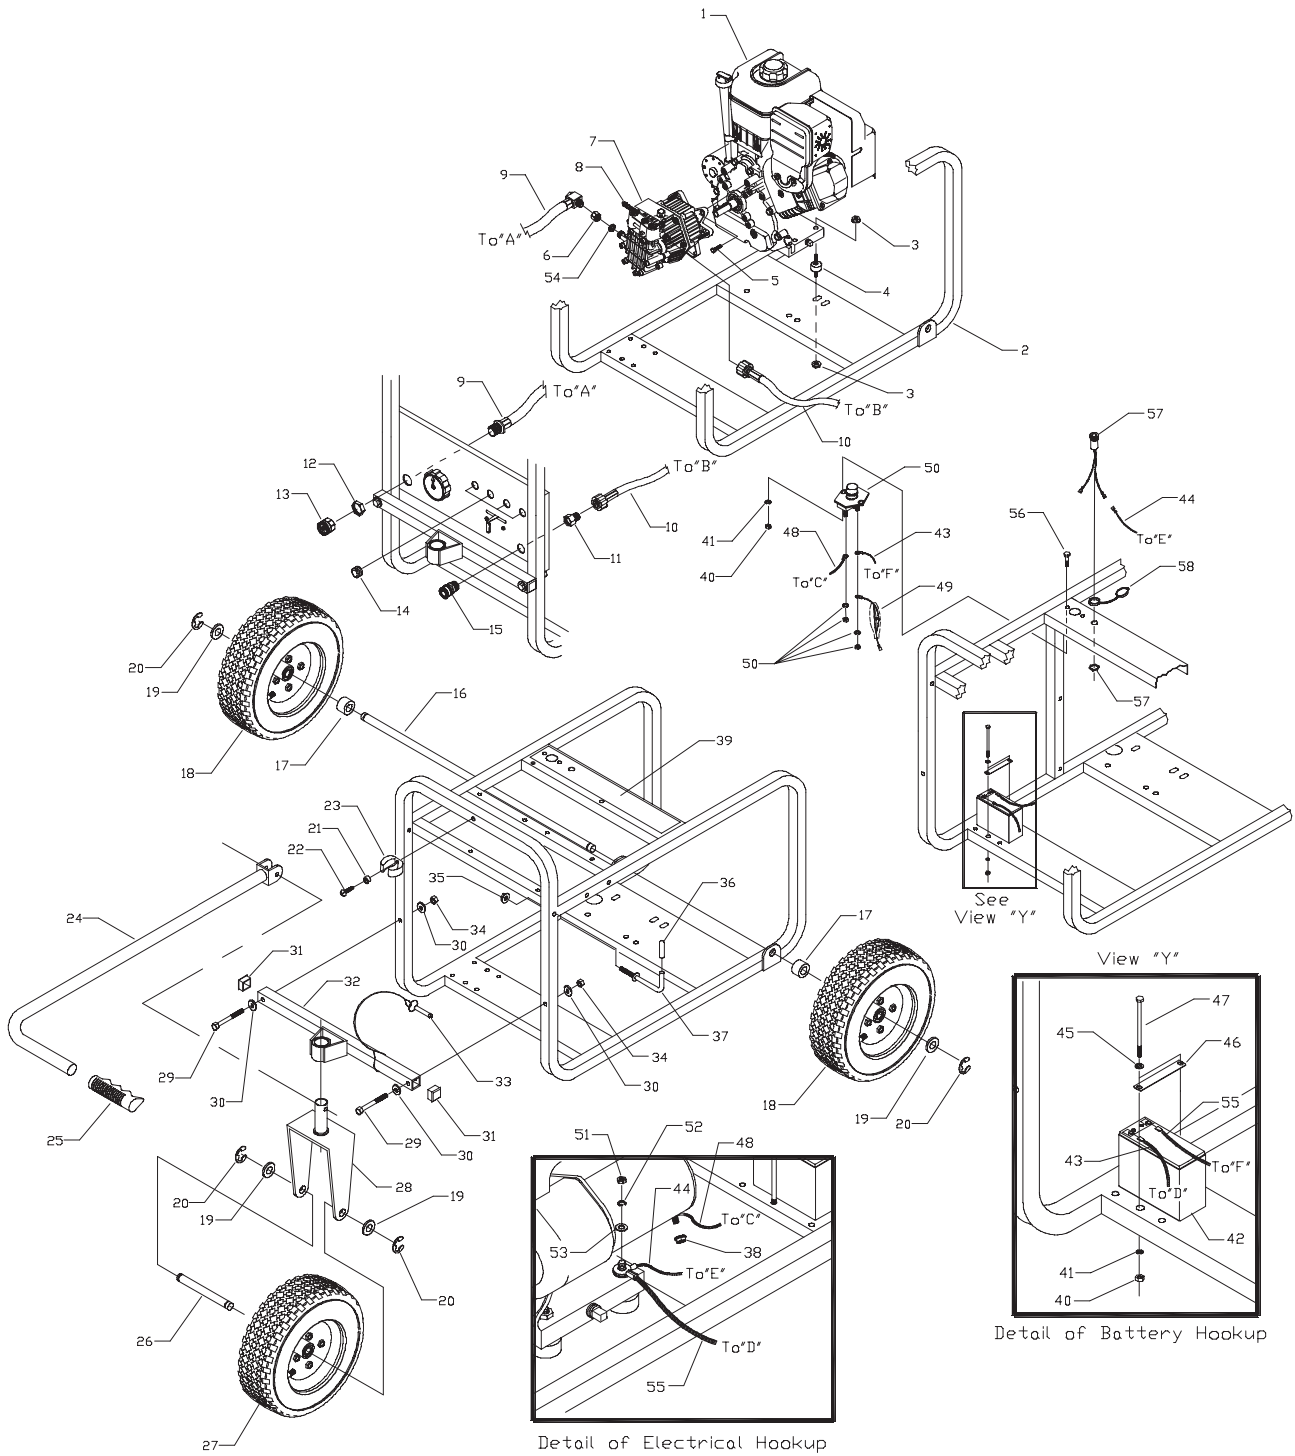

3000 PSI Unit (Model 01581) - Frame Exploded View