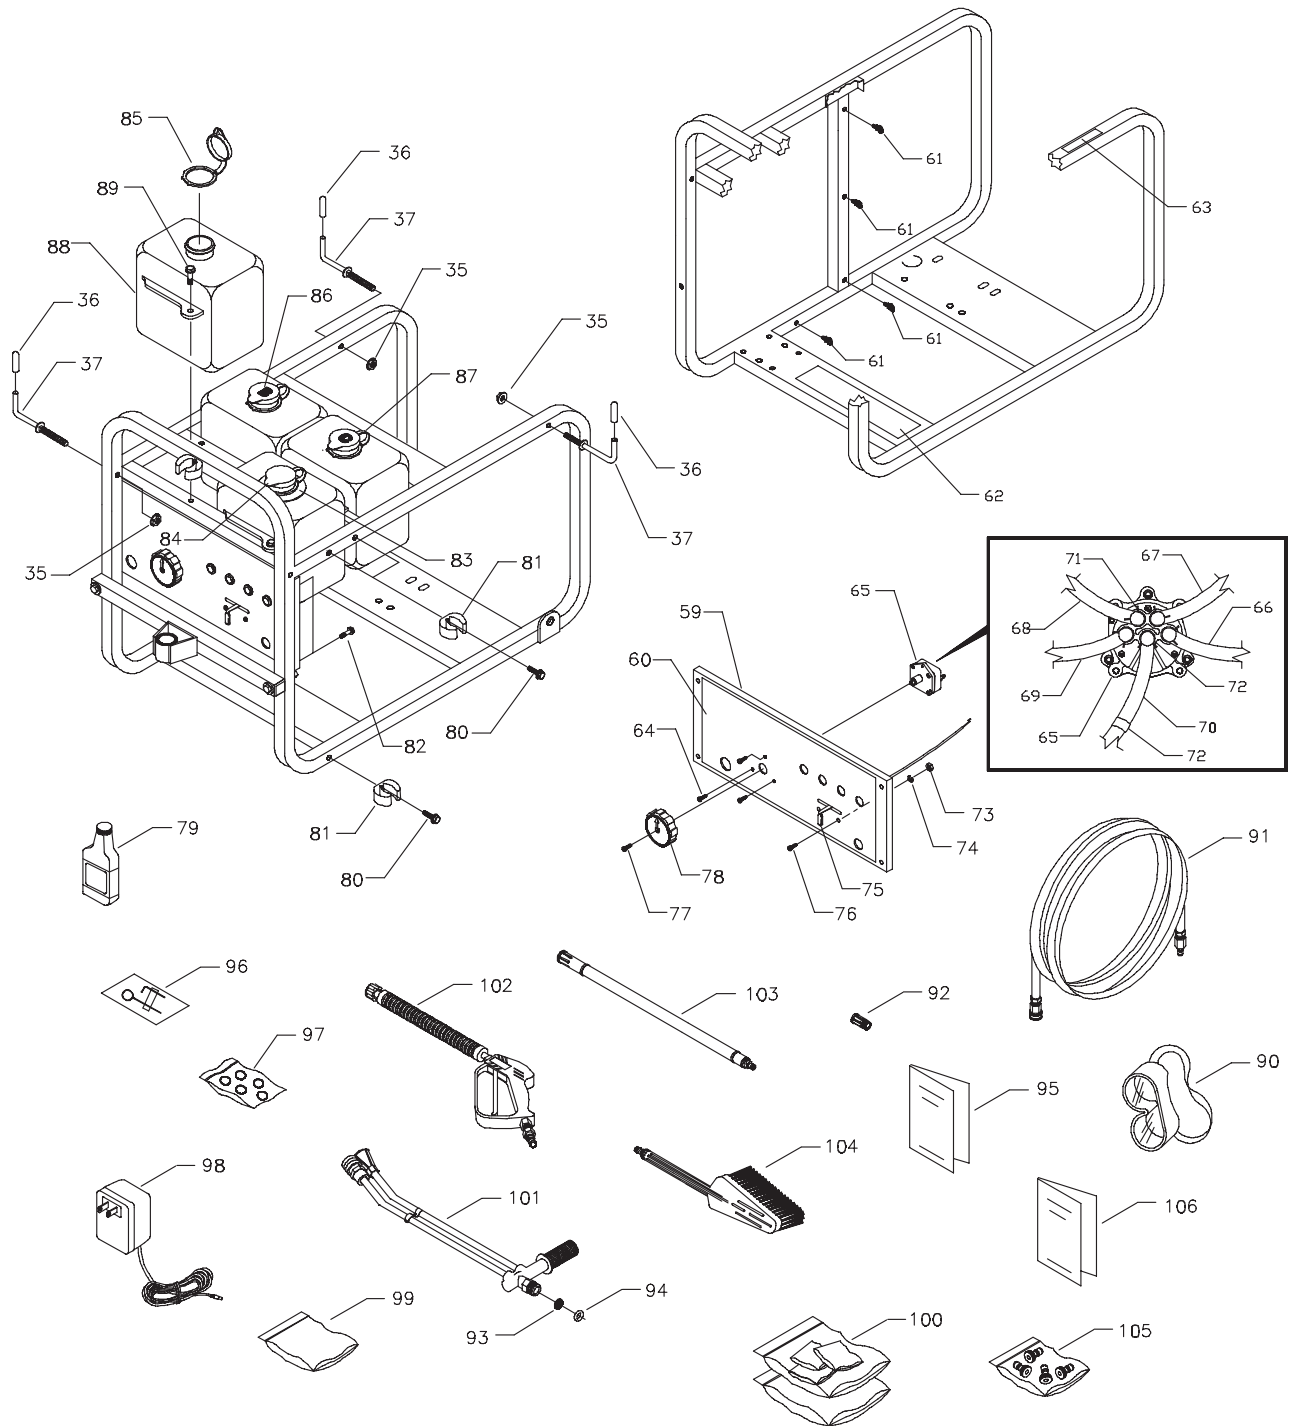

3000 PSI Unit (Model 01581) - Parts Exploded View

3000 PSI Unit (Model 01581) - Parts List

Item	Part #	Description	Item	Part #	Description
2	A188346GS	CRADLE	57	186166GS	ASSY., Coaxial Jack
3	*	NUT, M8 Flange	58	186133GS	COVER, DC Jack
4	21217GS	MOUNT, Vibration	35	*	NUT, 5/16" - 18"
5	*	SHCS, 5/16" - 24 x 1"	36	B2516GS	CAP, Vinyl
6	188651GS	ADAPTER, M20 - 1.5	37	B2759BGS	HOOK, 5/16" - 18
7	B1288GS	TAG, Breather Cap	59	A188361A	PANEL, Control Powder Red
8	185669SGS	ASSY., Pump	60	188362GS	DECAL, Control Panel
9	188635GS	HOSE, Water Inlet	61	188818GS	CLIP, Release, Plastic
10	188654GS	HOSE, Outlet, Water	62	187915GS	DECAL, Warning/Danger
11	188441GS	ASSEMBLY, Adapter	63	77816GS	DECAL, Caution Hot Muffler
12	B3735GS	NUT, Water Inlet	64	B3377GS	SCREW, Plastite #8 x .75"
13	21424GS	CONNECTOR, Garden Hose	65	B3306GS	ASSY., Sub 4-Way Valve
14	30809GS	GROMMET, Rubber	66	188402AGS	HOSE, Chemical "A" - 3.5"
15	95518GS	QUICK CONNECT	67	188402BGS	HOSE, Chemical "B" - 12"
16	93693AGS	AXLE ROD, 15.88 x 681	68	188402CGS	HOSE, Chemical "C" - 16"
17	89635GS	SPACER, Wheel	69	188402DGS	HOSE, Chemical "Water" 11"
18	89742GS	WHEEL, 3.5 x 12	70	B3601EGS	HOSE, Chemical Pump
19	*	WASHER, Flat 5/8"	71	48031GGS	CLAMP, Hose 13/32"
20	87005GS	PIN, Quick Release	72	48031CGS	CLAMP, Hose Band 1/2"
21	186569GS	BUMPER, Recess	73	*	NUT, Hex M5 - 0.8
22	*	SCREW, #10 - 16 x 3/4"	74	*	LOCK WASHER, M5
23	B2427BGS	CLIP, Spring	75	B3608EGS	LINK, Throttle Control
24	AB4122GS	HANDLE	76	*	PPHMS, M5 - 0.8 x 12
25	B4134GS	GRIP	77	B3311GS	SCREW, Plastite #10 x .62
26	93693EGS	AXLE, 15.88 x 150	78	B3721GS	HANDLE, 4-Way Valve
27	B4905GS	WHEEL, 4.0 x 12	79	BB3061GS	OIL BOTTLE
28	AB3375GS	WELDMENT, Fork Pivot	80	*	SCREW, #10 - 16 x 3/4"
29	*	HHCS, M8 - 1.25 x 70	81	B2427BGS	CLIP, Spring
30	96796GS	WASHER, 22.2 OD x 8.4 ID x 3 Thk	82	*	SCREW, 10 - 16 x 3/4"
31	46476GS	PLUG, Plastic., 1 Sq. x 16 GA Tube	83	188414AGS	TAG, System Flush Water
32	AB4115GS	ASSY., Pivot	84	B3222DGS	CAP, Chem Container "Water"
33	B4135GS	PIN, Handle Release	85	B3222AGS	CAP, Chem Container "A"
34	*	NUT, M8 - 1.25 Lock	86	B3222BGS	CAP, Chem Container "B"
35	*	NUT, 5/16" - 18"	87	B3222CGS	CAP, Chem Container "C"
36	B2516GS	CAP, Vinyl	88	B3599GS	ASSY., Chemical Tank 1 Gal.
37	B2759BGS	HOOK, 5/16" - 18"	89	*	BOLT, 1/4" - 20 with Washer
38	*	LOCKNUT, 1/4"-20, Flange	90	87815GS	GOGGLES, Safety
39	188561GS	DECAL, Start Instructions	91	B4805GS	HOSE, 3/8" x 50'
40	*	NUT, 1/4"-20	92	88935GS	ADAPTER, Brush Extension
41	*	LOCKWASHER, 1/4" - M6	93	B4224GS	SCREEN, Gun Inlet
42	187079GS	BATTERY	94	97837GS	O-RING, Gun Extension
43	185931EGS	WIRE, Red, #13	95	188826GS	MANUAL, Engine
44	185973BGS	WIRE, Black, #0	96	188287GS	KIT, Cleaning Nozzle
45	*	WASHER, 1/4"	97	B5830GS	KIT, Maintenance
46	A187081GS	BRACKET, Battery	98	B4177GS	CHARGER, Battery
47	*	HHCS, 1/4" - 20 x 5"	99	188420GS	KIT, Chemical Tags
48	185939EGS	WIRE, Red, #16	100	188421GS	KIT, 3 Pack Concentrate
49	186748GS	ASSEMBLY, Diode	101	B1748GS	WAND, Dual
50	77282GS	SWITCH, Starter	102	B1436BGS	GUN, Molded Grip
51	*	NUT, Hex M8 - 1.25	103	88934GS	EXTENSION
52	*	LOCKWASHER, M8	104	88185GS	BRUSH, Utility
53	*	WASHER, Flat M8	105	188867GS	KIT, Nozzles
54	*	WASHER	106	188344GS	MANUAL, Owners
55	185931FGS	WIRE, Black, #55			
56	*	HHCS, 1/4" - 20 x 3/4"			

* = Obtain from local hardware source