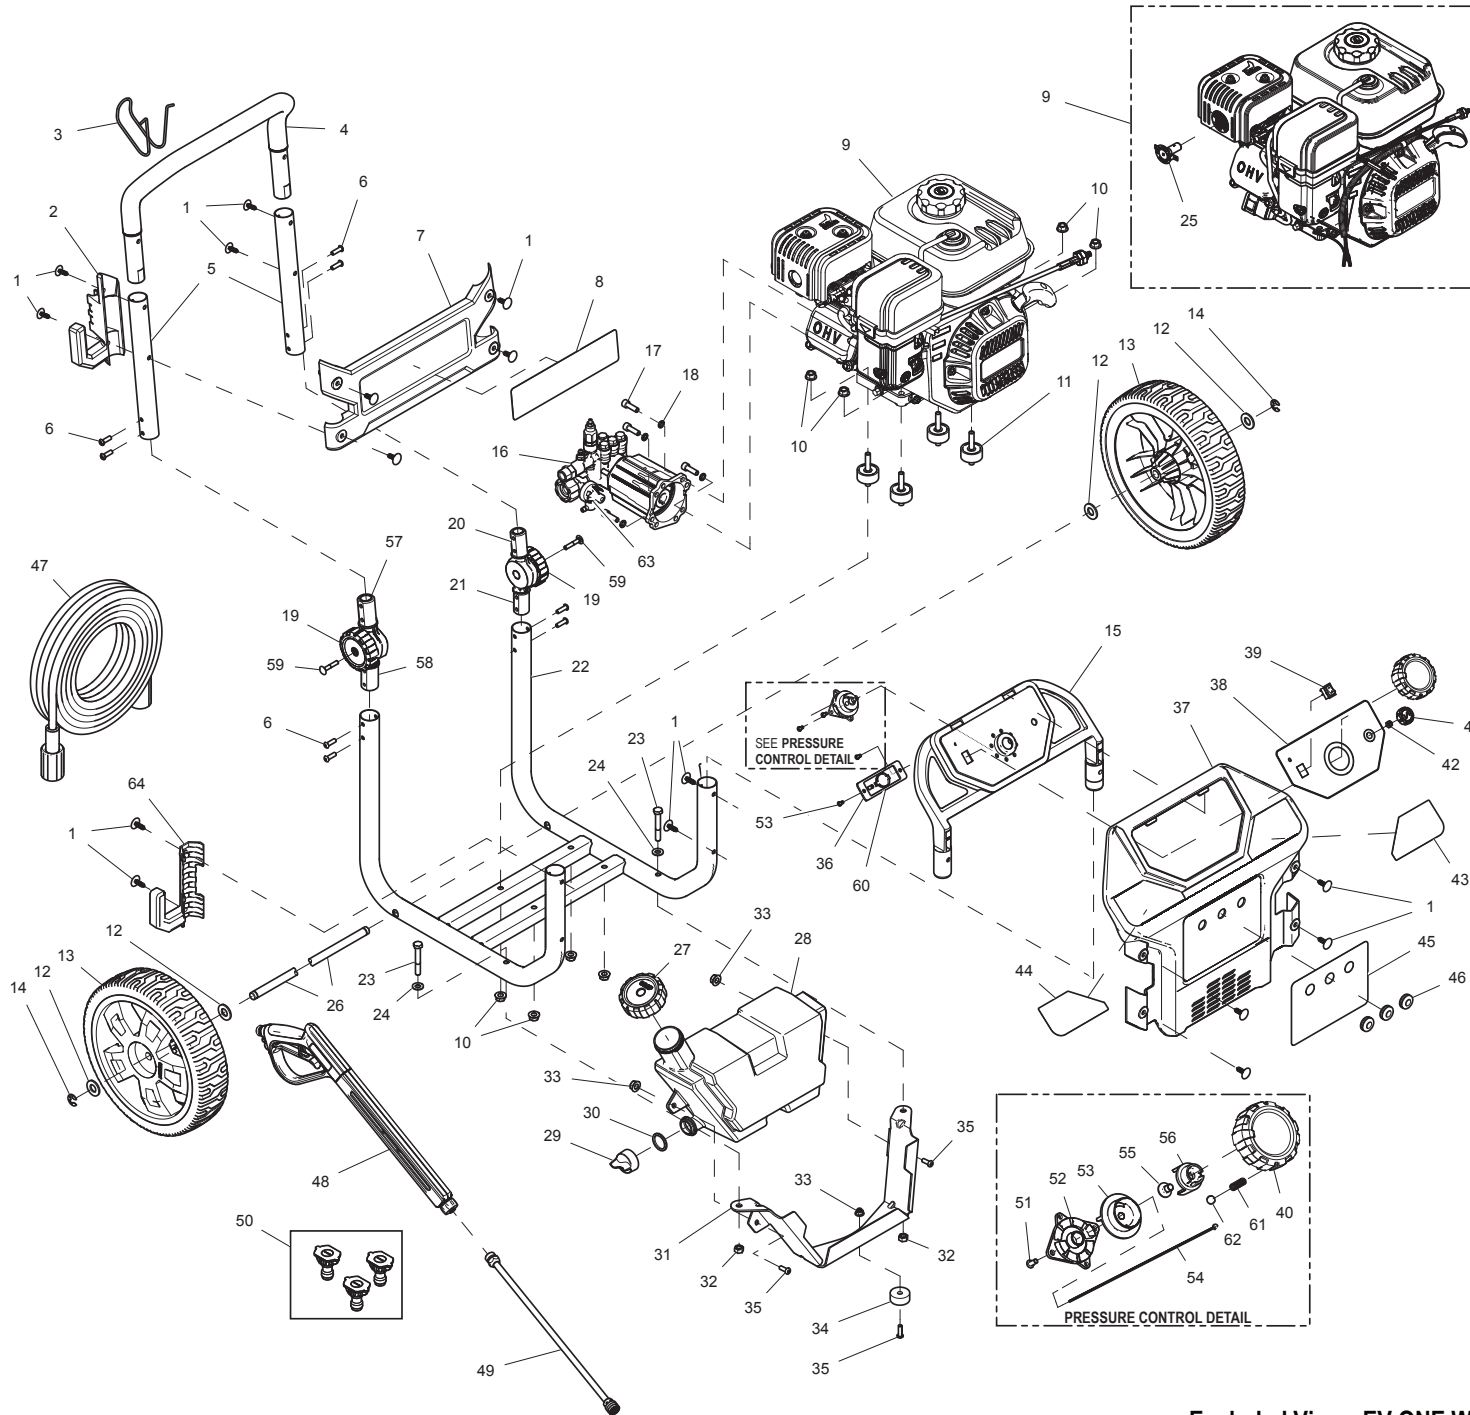

# GROUP EV

ITEM	PART	QTY.	DESCRIPTION	ITEM	PART	QTY.	DESCRIPTION
1	0K0435	16	FASTNER, RIBBED SHANK CHRSTM TR	35	0J5086	1	SCREW BHSC M6-1.0 X 20 ZP
2	0K0044	1	CAP W/GUN-WAND	36	0K0251	3	ASSY PCB PRESS WASH SENSOR
3	0J3052	1	HOOK-HOSE	37	0K0045	1	BILLBOARD-LOWER
4	0K0042	1	HANDLE	38	0K0877	1	DECAL BILLBOARD LWR CNTRL (3000)
5	0J9729	2	TUBE-HANDLE		0K0877A	1	DECAL BILLBOARD LWR CNTRL (3100)
6	0J1545	8	SCREW BHSP M6 X 19MM	39	0K0442	1	SWITCH, ON-OFF
7	0K0041	1	BILLBOARD-UPPER	40	0K0138	1	KNOB CONTROL
8	0K0444	1	DECAL HANDLE (3000)	41	0K0781	1	CAP CHOKE CABLE
	0K0444A	1	DECAL HANDLE (3100)	42	0K1744	1	NUT HEX M10X1.0X6
9	0K1046	1	ENGINE ASSY (3000 & 3100)	43	0K0445	1	DECAL QUICK SET UP
	0K1047	1	ENGINE ASSY CARB (3000 & 3100)	44	0K0054	1	DECAL INSTRUCTIONS PW
10	067989	8	NUT HEX FL WHIZ M8-1.25	45	0K0053	1	DECAL NOZZLES BILLBOARD
11	021217	4	VIB MNT 16 X 35 X M8-1.25	46	0J3079	1	GROMMET-NOZZLE
12	022304	4	WASHER FLAT 1/2 ZINC	47	0K0921A	1	HOSE 30 FT X 1/4" W/M22 CONN
13	0K0256A	2	WHEEL 11" X 2.5" X 0.5"	48	0K0543	3	GUN ASSEMBLY - W/RIBS AND M22 CONN
14	0K0982	2	RING SNAP 1/2 TYPE E	49	0J9640	1	LANCE ASSY - 20" LONG
15	0K0046	1	BILLBOARD-LOWER CONTROL	50	0H9617G	1	KIT-NOZZLE
16	0J9375	1	PUMP-ONE WASH	51	0K0899	1	SCREW BHSP M4 X 10MM
17	0J3315	4	SCREW SHC M8-1.25 X 25 C8.8	52	0K0139	1	PLATE-STEPPED CONTROL
18	092479	4	WASHER LOCK M8 RIBBED	53	0K0140	2	ROTOR-STEPPED CONTROL
19	0J9741	2	CAP-KNOB, HANDLE	54	0K0438A	1	BOWDEN CABLE
20	0J9646	1	HINGE PLATE HANDLE	55	0K0573	1	SCREW BFHSC M6-1.0 X 10 BLK ZP
21	0J9645	1	HINGE PLATE FRAME	56	0K0141	1	KNOB SYNCHRONIZER-CONTROL
22	0J9708	2	WELDMENT TUBE FRAME BLACK	57	0J9732	1	HINGE PLATE HANDLE
23	0J3317	2	SCREW HHC M8-1.25 X 55 PC8.8	58	0J9733	1	HINGE PLATE FRAME
24	022145	2	WASHER FLAT 5/16-M8 ZINC	59	0K1579	1	CHB M6-1.00 X 35MM LONG
25	0K1851	1	SPARK ARRESTER (CARB ENGINE ONLY)	60	0K0914	1	GASKET, PCB
26	0J9739	1	AXLE, 1/2" DIA	61	0K1109	2	SPRING, DETENT
27	0J9793	1	CAP-CHEMICAL FILL	62	0K1132	1	BALL, 7MM, STAINLESS
28	0K0257	1	TANK-CHEMICAL	63	0K0439	1	PRESSURE SWITCH
29	0J9794	1	CAP-DRAIN	64	0K1138	1	CAP-W/GUN
30	0K1964	1	GASKET, CAP DRAIN				
31	0K1814	1	BRACKET-MOUNTING FOOT, WELDED				
32	049820	2	NUT HEX LOCK M8-1.25 NY INS				
33	0D3700	3	NUT FLANGE M6-1.0 NYLOK				
34	0J2229	1	VIBRATION MOUNT 1-1/4" OD				