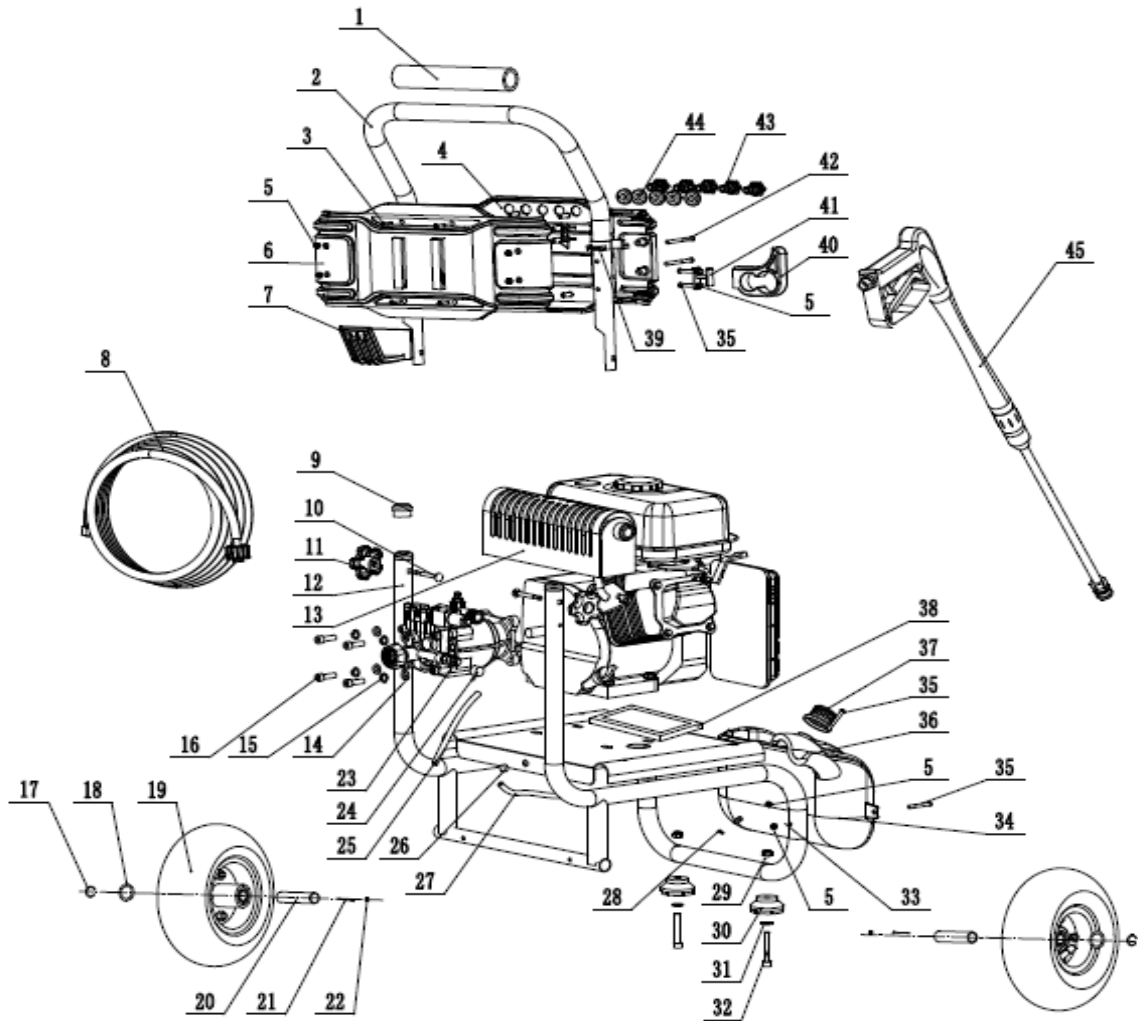

GPW2600 Parts List

Ref.No.	Part's Number	Factory Part's Number	Part Description	Quantity	Cost	Comments
1	GPW2600-1	YG3.001.186	Grip foam	1		
2	GPW2600-2	YG3.004.271	Handle	1		
3	GPW2600-3	GB/T15856.1-2002-ST4x25	Cross Pan Head Screw	4		
4	GPW2600-4	YG3.005.314	Front panel	1		
5	GPW2600-5	GB/T889.1-2000-M5	LOCK NUT	12		
6	GPW2600-6	YG3.005.315	Back panel	1		
7	GPW2600-7	YG3.005.321	Hose hook	1		
8	GPW2600-8	YG2.004.002A	HIGH PRESSURE HOSE	1		
9	GPW2600-9	YG3.001.035	plug	2		
10	GPW2600-10	YG3.002.441	Square neck bolt	2		
11	GPW2600-11	YG2.012.037	Securing nut	2		
12	GPW2600-12	YG2.009.146	Frame	1		
13	GPW2600-13	LCT 208cc Engine	Engine	1		Image for reference only
14	GPW2600-14	GB/T 95-2002-8	Circlip8	4		
15	GPW2600-15	GB/T 93-1987-8	Washer 8	4		
16	GPW2600-16	GB/T 70.1-2000-M8%x25	Inner Hexagon Bolt	4		
17	GPW2600-17	GB13894.1-86-16	Circlip16	2		
18	GPW2600-18	GB/T95-1985-16	Plain washer16	2		
19	GPW2600-19	YG2.006.014	9" Solid wheel	2		
20	GPW2600-20	YG3.002.459	Wheel shaft	2		
21	GPW2600-21	YG3.002.005	Spring wire	2		
22	GPW2600-22	YG3.002.004	Circlip	2		
23	GPW2600-23	YG2.001.019	High pressure pump	1		
24	GPW2600-24	YG3.001.001	Thermal relief	1		
25	GPW2600-25		DRAIN PIPE	1		
26	GPW2600-26		LEADING SLEEVE	1		
27	GPW2600-27	YG3.001.003	Injection hose	1		
28	GPW2600-28	YG3.002.186	Spring lock	1		
29	GPW2600-29	GB/T 889.1-2000-8	Locknut M8	4		
30	GPW2600-30	YG3.001.025	Rubber foot	2		
31	GPW2600-31	YG3.002.376	Rubber foot washer	2		
32	GPW2600-32	GB/T 70.2-2000-M8%x40	Inner Hexagon Bolt	2		
33	GPW2600-33	GB/T 95-2002-5	Washer 5	5		
34	GPW2600-34	YG3.005.318	Detergent tank	1		
35	GPW2600-35	GB/T 818-2000-M5%x40	Cross Pan Head Screw	7		
36	GPW2600-36	YG3.005.291	Lower gun holster	1		
37	GPW2600-37	YG3.005.029	Detergent tank cap	1		
38	GPW2600-38		ENGINE ISOLATOR	1		
39	GPW2600-39	YG3.005.327	Padding block	4		
40	GPW2600-40	YG3.005.316	Upper gun holder	1		
41	GPW2600-41	YG3.002.453	Gun holder connector	1		
42	GPW2600-42	GB/T 818-2000-M5%x65	Cross Pan Head Screw	4		
43.1	GPW2600-43.1	YG3.002.006-0	0° Nozzle (red)	1		
43.2	GPW2600-43.2	YG3.002.006-15	15° Nozzle (yellow)	1		
43.3	GPW2600-43.3	YG3.002.006-25	25° Nozzle (green)	1		
43.4	GPW2600-43.4	YG3.002.006-40	40° Nozzle (white)	1		
43.5	GPW2600-43.5	YG3.002.006-B	Detergent Nozzle (black)	1		
44	GPW2600-44	YG3.001.004	Nozzle grommet	5		
45	GPW2600-45	YG2.003.002B	high pressure gun	1		