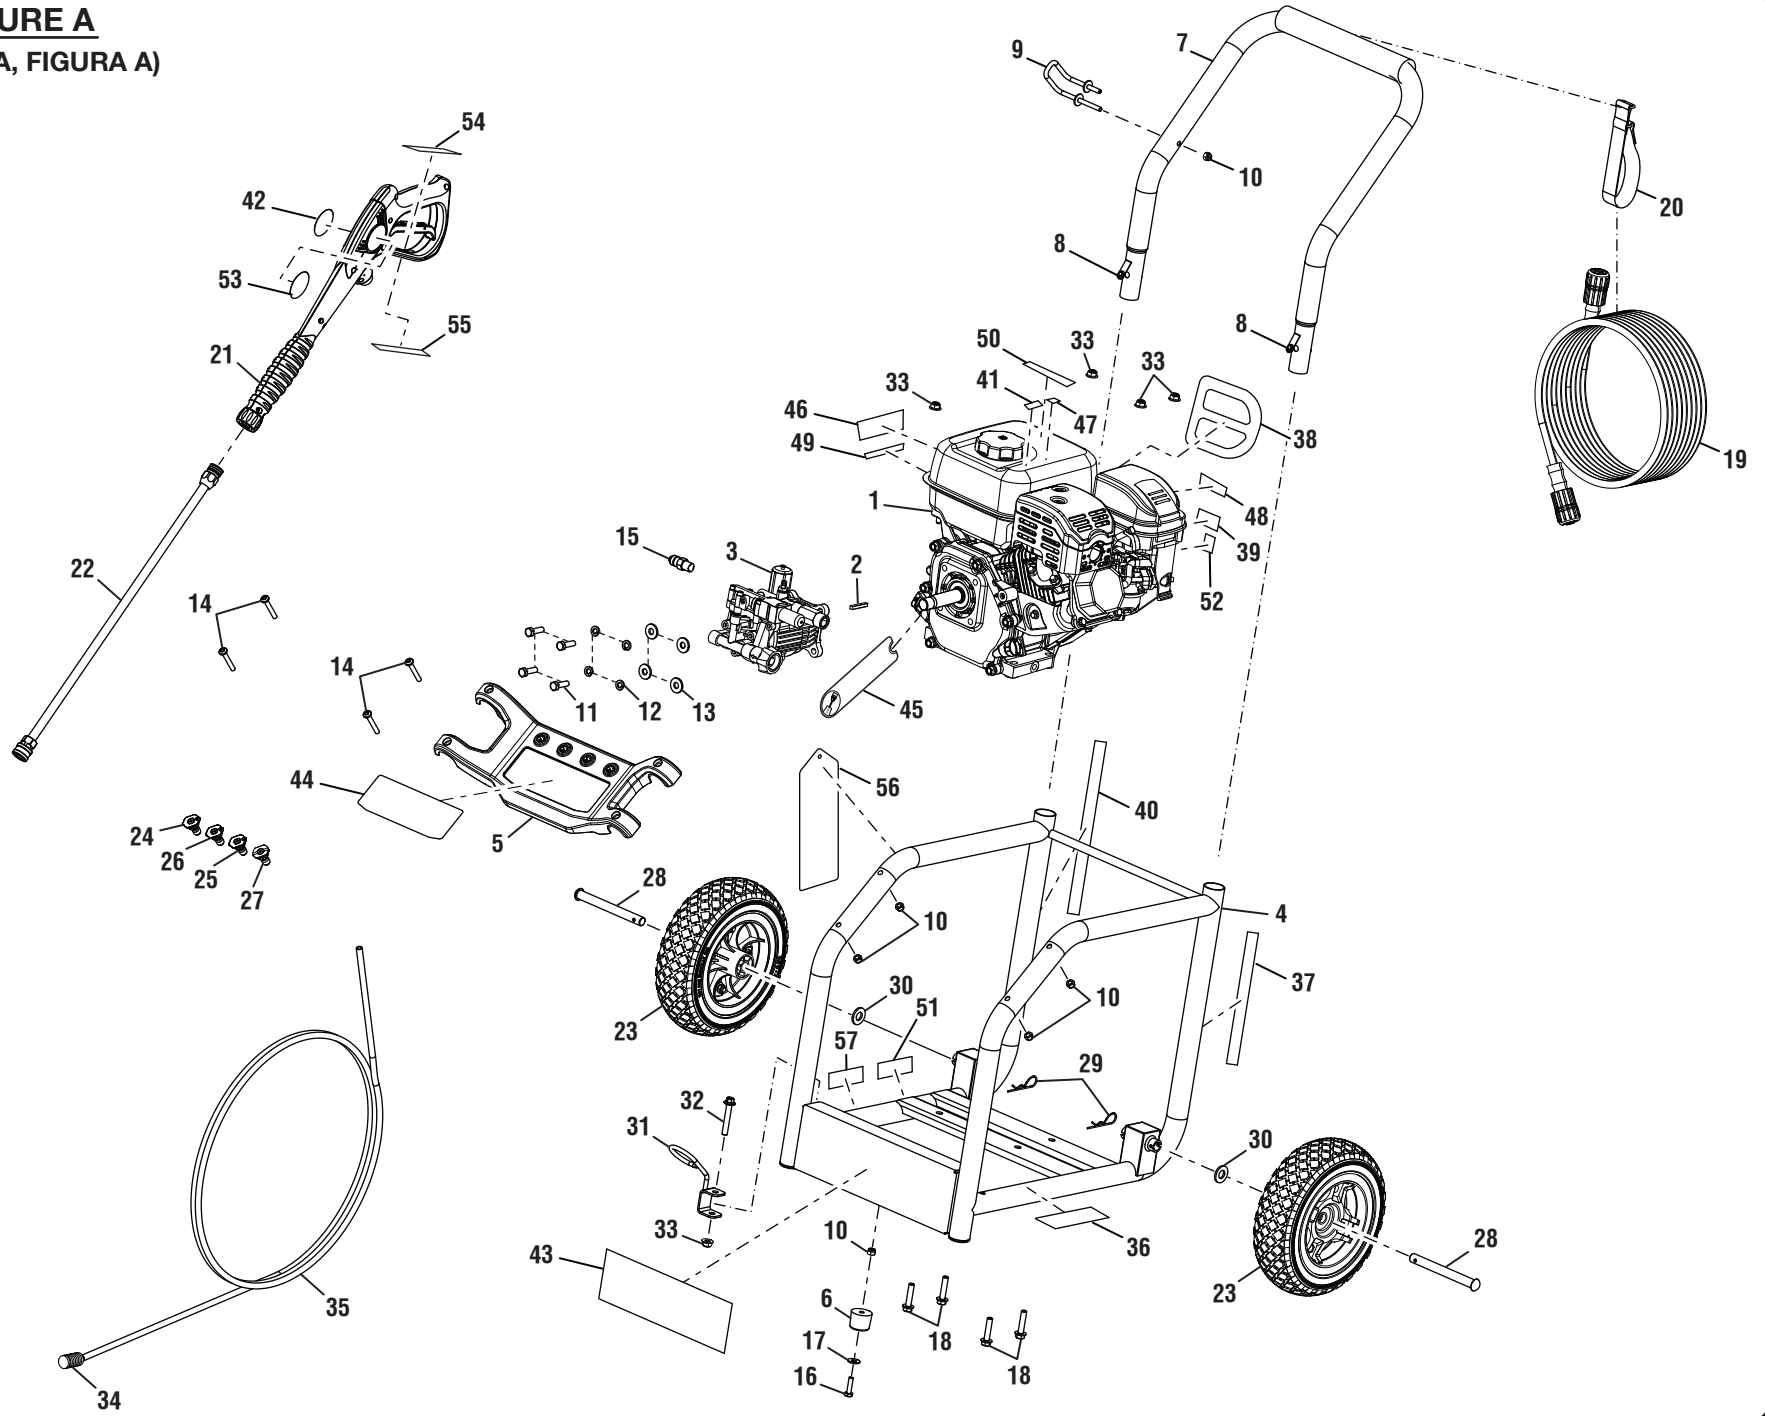

FIGURE A
(FIGURE A, FIGURA A)

HOMELITE PRESSURE WASHER — MODEL NO. HL252300

The model number will be found on a label attached to the frame. Always mention the model number in all correspondence regarding your **PRESSURE WASHER** or when ordering replacement parts.

FIGURE A PARTS LIST

KEY PART NO. NUMBER	DESCRIPTION	QTY.	KEY PART NO. NUMBER	DESCRIPTION	QTY.	KEY PART NO. NUMBER	DESCRIPTION	QTY.			
1	309591038	Engine	1	22	308506006	Extension Wand	1	43	940748005	Homelite Label	1
2	678041002	Output Shaft Key (3/16 x 35 mm) ...	1	23	308451018	Wheel Assembly (10 in. x 3 in.)	2	44	940779038	Performance Label.....	1
3	308418004	Pump.....	1	24	308697013	Nozzle, 0°	1	45	940871002	Add Oil Label	1
4	308582026	Main Frame	1	25	308700013	Nozzle 40°	1	46	940894001	Danger Label.....	1
5	518790009	Nozzle Holder.....	1	26	308699013	Nozzle 25°	1	47	940895001	E85 Label	1
6	561307003	Rubber Foot	2	27	308706006	Soap Nozzle.....	1	48	940896001	Homelite Inquiries Label	1
7	308638023	Handle Assembly (Inc. Key No. 8)...	1	28	620599014	Axle	2	49	940898001	Emc Compliance Label.....	1
8	308421001	Lock Button w/Spring Clip.....	2	29	678238001	Hitch Pin.....	2	50	940899001	No Oil To Gas Label	1
9	308316002	Wand Holder (Upper)	1	30	638275002	Washer (1/2 in.)	2	51	940901001	Combustion Label.....	1
10	678016006	Lock Nut (1/4-20)	6	31	678243008	Wand Holder (Lower)	1	52	941494006	Fuel Label.....	1
11	661557011	Bolt (5/16-24 x 27 mm, Hex Hd.)	4	32	661505003	Bolt (M8 x 50 mm, Flange Hd.)	1	53	940654089	Trigger Handle Warning Label (English).....	1
12	638678001	Lock Washer (5/16 in.)	4	33	678774001	Lock Nut (M8 x 1.25).....	5	54	940654084	Warning Label (French and Spanish)	1
13	638675002	Washer (5/16 in.)	4	34	518391001	Filter	1				
14	661501007	Screw (1/4-20 x 2.0 in., Torx)	4	35	561399003	Chemical Siphon Tube.....	1	55	940786006	Wand Label (Max Rating).....	1
15	678169004	Thermal Release Valve.....	1	36	940617071	Pump Start Label	1	56	940473002	Danger Hangtag.....	1
16	661503004	Bolt (1/4-20 x 1-1/4 in.).....	1	37	940617072	Engine Start Label.....	1	57	940517007	Lubricant Label	1
17	638128004	Washer (1/4 in.)	1	38	940633005	Recoil Label	1				
18	660764002	Bolt (M8 x 40 mm, Hex Flange Hd.)	4	39	940647049	Choke Label	1				
19	308835006	Hose.....	1	40	940678136	Data Label	1				
20	310801001	Hook and Loop Strap.....	1	41	940680027	Hot Surface Label	1				
21	308760019	Trigger Handle.....	1	42	940705095	Trigger Handle Logo Label.....	1				
									Not Shown:		
									987000985	Operator's Manual.....	1
									987000987	Assembly Guide.....	1