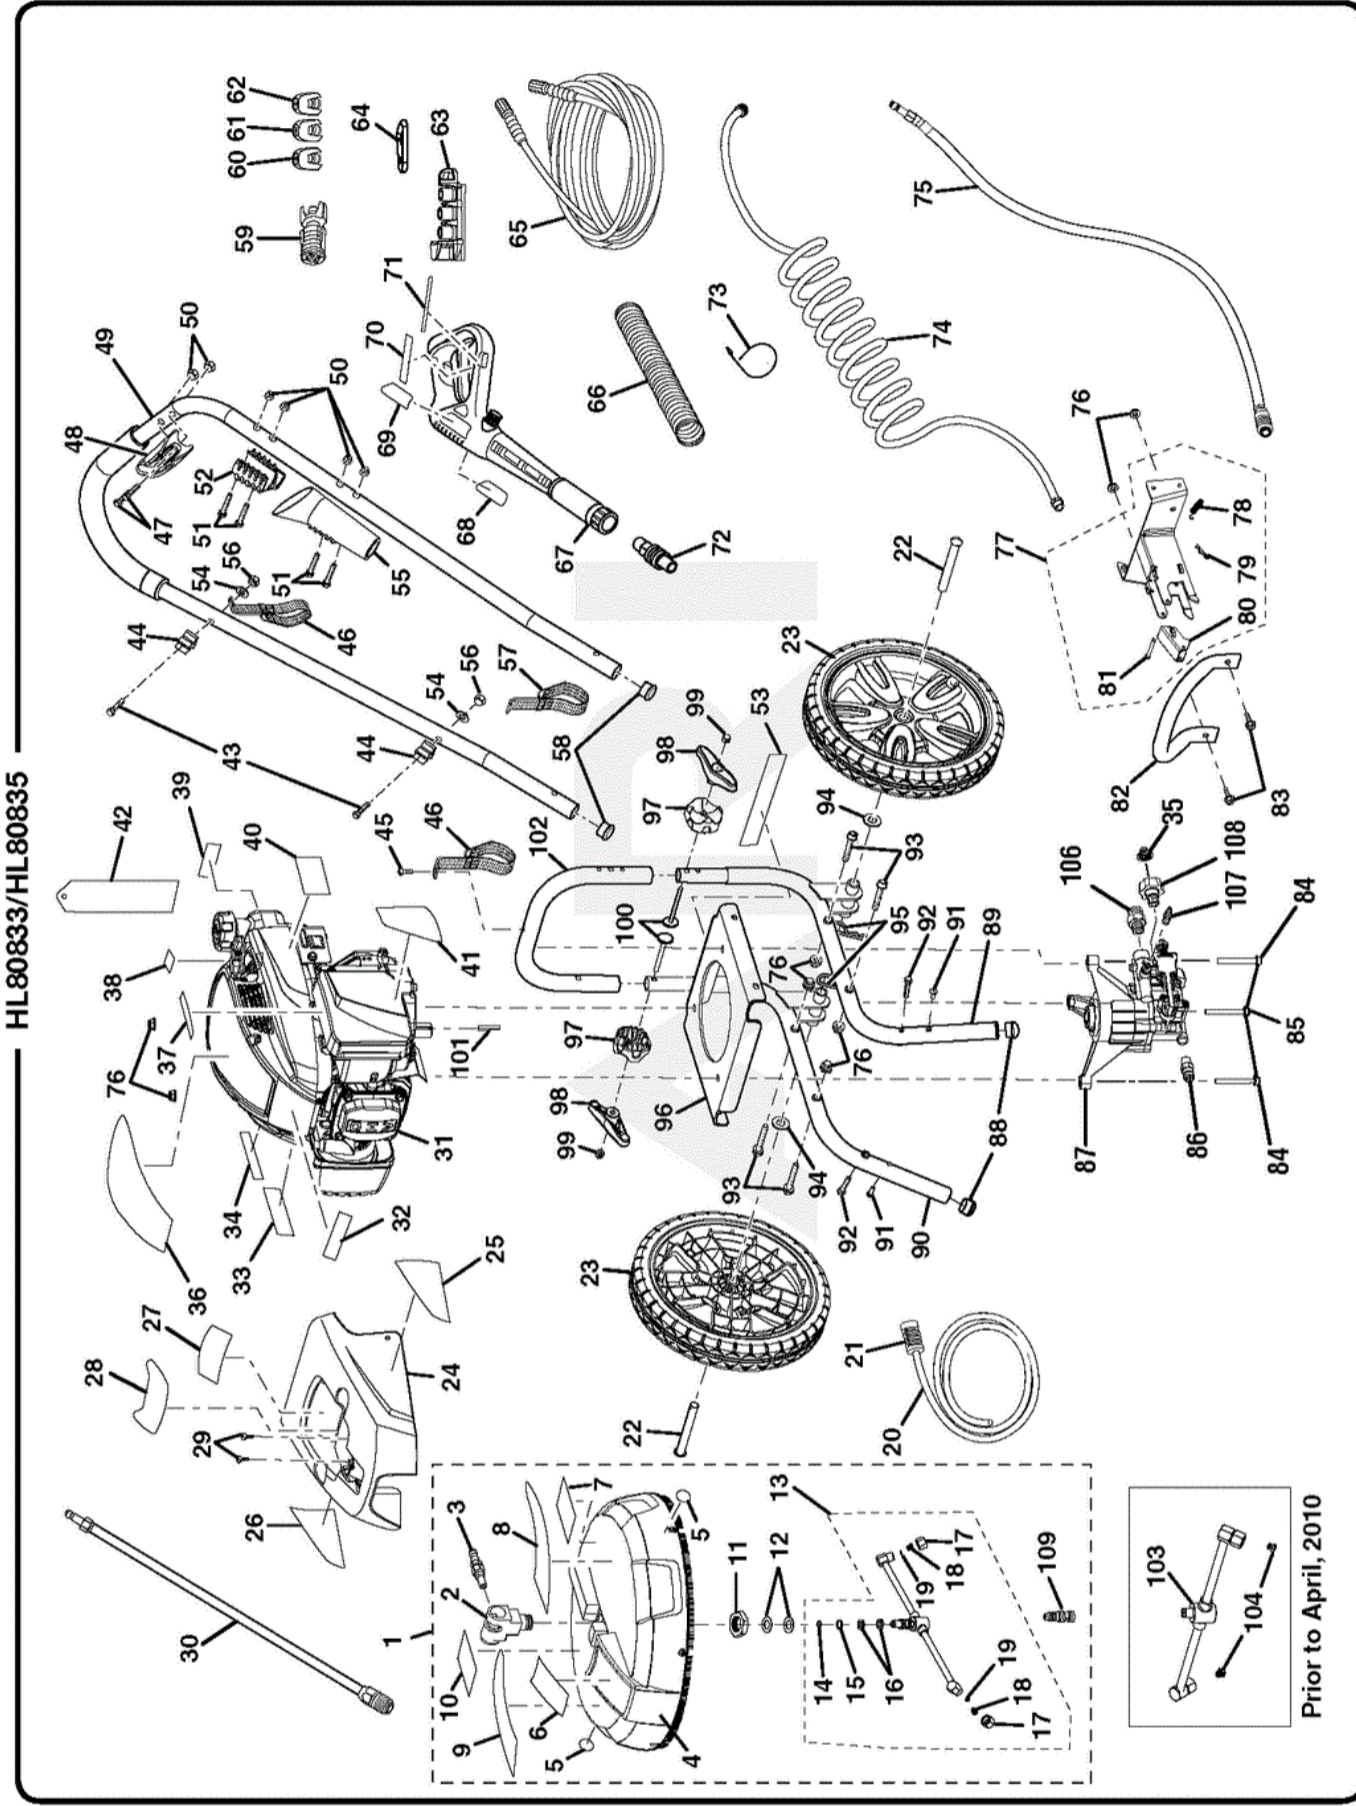

Homelite HL80835 Gasoline Pressure Washer General Assembly (Part 1) Parts Diagram

1	308999011	NLA/DECK ASSEMBLY 3 N (Inc. Key Nos. 2-19 And 109)	No Longer Available
2	308998001	NLA/PIVOT ASSEMBLY HU	No Longer Available
3	678557001	1/8 QC BSPP	\$5.72
5	940507002	NLA/DECK NO HANDS LAB	No Longer Available
6	948034002	Surface Cleaner Label	No Longer Available
8	940792004	NLA/DECK PRESSURE WAS	No Longer Available
9	940705019	NLA/DECK LOGO LABEL	No Longer Available
10	940654091	NLA/LABEL DECK DANGER	No Longer Available
11	678635001	M22 NUT	\$1.45
12	678889001	WASHER ID 12.2 X OD 2	\$1.25
13	308996007	NLA/DECK SWIVEL ASSEM (No Longer Available) (Inc. Key Nos. 14-19)	No Longer Available
14	561571002	O RING 7.5X2.65	\$1.49
15	518746001	NLA/WASHER NYLON D17X (No Longer Available)	No Longer Available
16	518747001	NLA/WASHER NYLON D14X (No Longer Available)	No Longer Available
17	678727003	NLA/NOZZLE NUT M14X1.	No Longer Available
18	678548001	NOZZLE 15 DEG STEEL	\$9.36
19	570455001	NLA/O RING 4.5X1.8	No Longer Available
20	561399003	Plastic Chemical Siphon Tube	\$1.50
21	518391001	Injection Hose Filter	\$0.97
22	620599007	AXLE 13.3 X 101MM	\$2.05
23	308451004	NLA/WHEEL 12 X 2 (No Longer Available)	No Longer Available
24	310710001	NLA/FRONT SHROUD ASSE (Inc. Key Nos. 25-28)	No Longer Available
25	940654117	NLA/LABEL SHROUD WARN	No Longer Available
26	940719011	SHROUD WARNING LABEL	\$1.54
27	940779035	PSI/GPM Performance Label (ENG/FR)	No Longer Available
28	940694002	DECK REMOVAL LABEL	\$1.25
29	661569001	NLA/12 24 TRI LOBE SE	No Longer Available
30	308494058	Stainless Steel Wand Assembly.	\$22.39
31	308655006	NLA/ENGINE 173 R CARB (HL80833, CARB)	No Longer Available
32	940850002	Logo Label (Homelite)	No Longer Available
33	940680027	LABEL HOT SURFACE WF8	No Longer Available
34	940803018	EMC LABEL	\$0.90
35	308662001	Pump Inlet Screen	No Longer Available
36	940779036	Performance Label	No Longer Available
37	940324014	NLA/HOMELITE INQUIRIE	No Longer Available
38	940872001	NLA/LABEL E85	No Longer Available
39	940947003	NLA/LABEL UL FIRE WAR	No Longer Available
40	960433001	Start/Run/Choke Label	No Longer Available
	940647045	Quick Start Label	No Longer Available