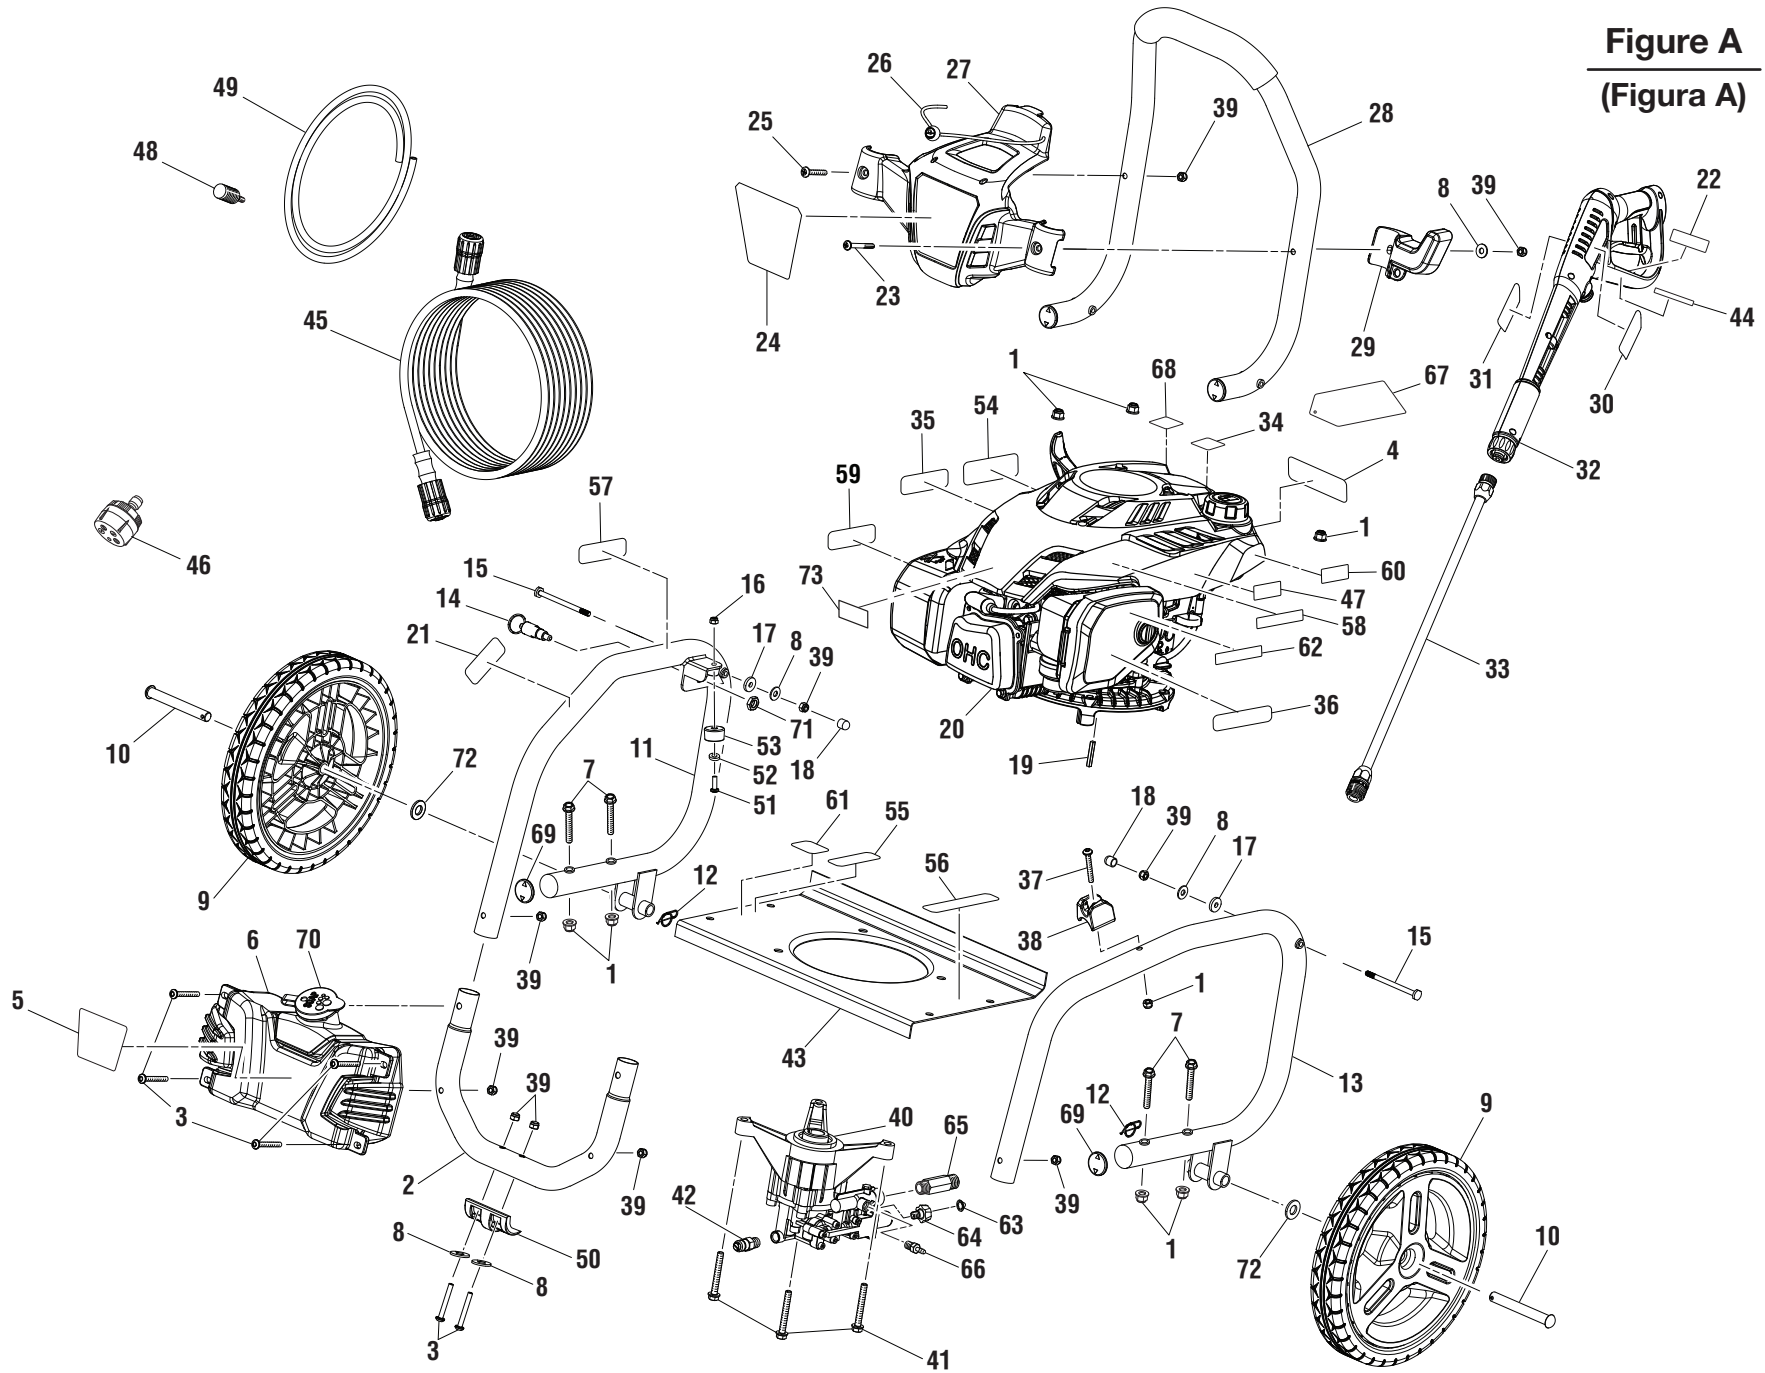

UT80709 AND UT80911

Figure A
(Figura A)

HOMELITE PRESSURE WASHER – MODEL NOS. UT80709 AND UT80911

The model number will be found on a plate attached to frame. Always mention the model number in all correspondence regarding your **PRESSURE WASHER** or when ordering replacement parts.

FIGURE A PARTS LIST

KEY	P/N	DESCRIPTION	QTY	KEY	P/N	DESCRIPTION	QTY	KEY	P/N	DESCRIPTION	QTY
1	678774002	Lock Nut (M8 x 1-1/4 in.).....	8	22	940654089	Trigger Handle Warning Label ...	1	50	561307005	Rubber Foot.....	1
2	310742004	Front Frame	1	23	660592006	Screw (1/4-20 x 2.27 in.).....	1	51	661555001	Bolt (M4 x 1/2 in.)	1
3	661501007	Screw (1/4-20 x 2 in.).....	6	24	940779056	Performance Label	1	52	678600002	Washer (M4).....	1
4	940971069	Warning Label (Engine).....	1	25	660592005	Screw (1/4-20 x 1.65 in.).....	1	53	570712001	Rubber Bumper	1
5	941532001	Logo Label (Homelite).....	1	26	570718001	Bungee Cord Assembly.....	1	54	940707082	Danger Label (French)	1
6	310658006	Detergent Tank (Inc. Key No. 70)	1	27	310673010	Hose Storage.....	1	55	940836005	Data Label	1
7	660962001	Bolt (M8 x 2.17 in.).....	4	28	308638032	Handle Assembly.....	1	56	940617083	Pump Quick Start Label	1
8	638128004	Washer (1/4 in.).....	5	29	518929002	Trigger Handle Holder.....	1	57	940947003	Combustion Warning Label	1
9	308451019	Wheel.....	2	30	940654083	Trigger Handle Warning Label ...	1	58	940803018	EMC Label.....	1
10	620599007	Axle.....	2	31	940705088	Logo Label (Homelite).....	1	59	940778011	Hot Muffler Label.....	1
11	310704005	Main Frame Assembly (right).....	1	32	308760017	Trigger Handle Assembly.....	1	60	940647047	Choke Label	1
12	678899001	Spring pin	2	33	308494003	Spray Wand	1	61	940871002	Oil Dipstick Label.....	1
13	310703005	Main Frame Assembly (left)	1	34	940872001	E85 Label.....	1	62	940324014	Inquiries Label	1
14	308910005	Handle Release Knob	1	35	940894001	Danger Label	1	63	308662001	Filter Screen.....	1
15	678406010	Bolt (1/4-20 x 3.5 in.)	2	36	940617045	Engine Quick Start Label	1	64	308861003	Inlet Tube	1
16	678610002	Flange Nut (M4 x 0.7 in.).....	1	37	660760002	Bolt (1/4-20 x 1.85 in.)	1	65	308862003	Outlet Tube	1
17	518724003	Spacer	2	38	518931004	Spray Wand Holder	1	66	308452002	Detergent Suction Kit	1
18	570410003	Cap	2	39	678016006	Lock Nut (1/4-20).....	10	67	940473002	Warning Hang Tag	1
19	678041007	Output Shaft Key	1	40	308653025	Pump (Incl. Key Nos. 63-66).....	1	68	940517007	Lubricant Label.....	1
20	NOTE A	Subaru 190cc Engine EPA (UT80709A).....	1	41	660962003	Bolt (M8 x 2.36 in.).....	3	69	518932001	End Cap.....	2
	NOTE A	Subaru 190cc Engine CARB (UT80911A).....	1	42	678169004	Thermal Release Valve	1	70	310650002	Soap Tank Cap	1
	NOTE A	Subaru 175cc Engine EPA (UT80709B).....	1	43	638662021	Engine Plate.....	1	71	678518002	Lock Nut (1/2-20).....	1
	NOTE A	Subaru 175cc Engine CARB (UT80911B).....	1	44	940786020	Trigger Handle Spec Label	1	72	638275002	Washer (1/2 in.).....	2
21	940680027	Hot Surface Label.....	1	45	308835036	High Pressure Hose (25 ft.).....	1	73	940608010	Logo Label (Subaru)	1
				46	310667005	6-in-1 Change Over Nozzle	1	Not Shown:			
				47	941505001	Release Water Label.....	1	*		Oil (SAE 10W30, 18 oz).....	1
				48	518391001	Filter.....	1	988000369		Operator's Manual	1
				49	570728003	Injection Hose.....	1