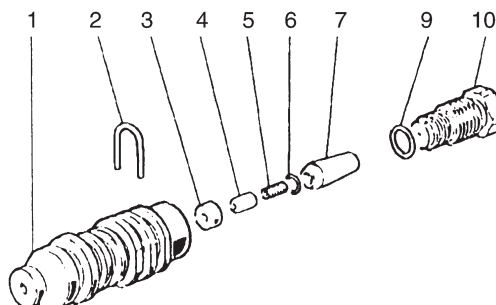

QUICK 4 14-in. Lance

ASSY. NO. ZOZQUIK4

ITEM	PART NO.	DESCRIPTION	QTY.
1.	10029551	Nut, Ring	1
2.	18012698	Grip, Hand	1
3.	18012789	Tube, 1/4-BSP, 350 mm	1
4.	10029770	Coupling, Male	1
5.	90382000	O-Ring, .359 x .103	1

CHEMKIT

ASSY. NO. 10.9531.00

ITEM	PART NO.	DESCRIPTION	QTY.
1.	10028951	Knob, Regulating	1
2.	90357400	O-Ring, .239 x .070	1
3.	10053102	Body	1
4.	10029298	Tube	1
5.	92891400	Filter	1
6.	10027651	Bottle	1

VARIOJET Fan Nozzle

ASSY. NO. 10.9532.00

ITEM	PART NO.	DESCRIPTION	QTY.
1.	10037951	Knob, Regulating	1
2.	10029951	Holder, Nozzle	1
3.	10030476	Blade, Multireg Guide	1
4.	98661000	Nozzle	1
5.	10038070	Nozzle Holder	1

ROTOCLEAN Rotating Nozzle

ASSY. NO. 10.9542.00

ITEM	PART NO.	DESCRIPTION	QTY.
1.	10052651	Knob, Regulating	1
2.	10052766	Clamp, Yoke	1
3.	10045509	Seat, Ceramic	1
4.	10045609	Tip, Rotor, Ceramic	1
5.	98663200	Nozzle, Dark Blue	1
6.	90357400	O-Ring, .239 x .070	1
7.	10056002	Rotor	1
9.	90382300	O-Ring, .391 x .103	1
10.	10052870	Conveyor, Nipple	1