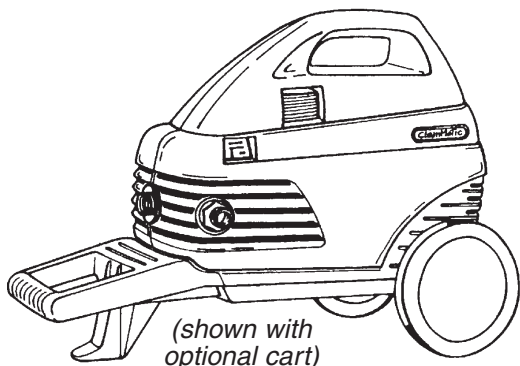

Cleanmatic

High-Pressure Washer

This lightweight, portable high-pressure washer with either adjustable fan or rotating nozzle comes with or without cart. Weighing only 25 pounds, you can take it virtually anywhere. Ideal for home owners to wash the car, boat, pool and patio. Use it to clean rain gutters, driveways, lawn equipment and recreational vehicles.

Easy to carry – easy to use. Just attach to a garden hose and plug into a standard 110V-15 amp circuit. Then you're ready to wash your troubles away.

(shown with optional cart)

(without cart)

SPECIFICATIONS

Part Number:	Variojet nozzle, with cart w/o cart	ZCLEANAW ZCLEANA
	Rotoclean nozzle, with cart w/o cart	ZCLEANRW ZCLEANR
Maximum Volume		1.85 GPM
Maximum Discharge Pressure		1300 PSI
Equivalent Washing Impact with Rotoclean		2300 PSI
Single-Phase Motor Power		120 V-15A
Motor Protector		Current Thermal Overload
Motor Protection Grade		IP x 5
Maximum Inlet Water Temperature		140° F
Hose Length		23 ft.
Cord Length		7 ft.
Oil Capacity		5 oz.
Oil type	General Pump Industrial Grade Pump Oil General Pump Oil: #100214 6-pack #100216 24-pack	
Weight:	with cart w/o cart	26.9 lbs. 25.1 lbs.
Dimensions:	with cart w/o cart	20.5" x 8.8" x 14.1" 15.3" x 7" x 11.8"