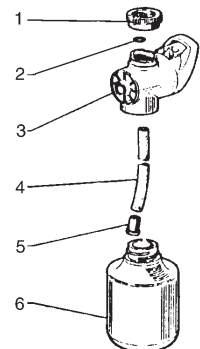

ZP5 Gun and Hose

ASSY. NO. 18.9517.00

ITEM	PART NO.	DESCRIPTION	QTY.
1.	18208770	Body, Pistol Unloader	1
2.	90366200	O-Ring, .118 x .079	1
3.	90357700	O-Ring, .302 x .070	2
4.	18208851	Shutter	1
5.	94734000	Spring	1
6.	99074400	Screw, M3x16	5
7.	18208951	Trigger	1
8.	18209251	Housing, Left, Plastic, Black	1
9.	18209351	Housing, Right, Plastic, Black	1
10.	98401800	Hose, High Pressure, 7mm	1
11.	90381800	O-Ring, .299 x .103	1
12.	10052551	Adapter	1
13.	18209451	Latch, Plastic, Red	1

QUICK 4 14-in. Lance

ASSY. NO. ZOZQUIK4

ITEM	PART NO.	DESCRIPTION	QTY.
1.	10029551	Nut, Ring	1
2.	18012698	Grip, Hand	1
3.	18012789	Tube, 1/4-BSP, 350 mm	1
4.	10029770	Coupling, Male	1
5.	90382000	O-Ring, .359 x .103	1

CHEMKIT

ASSY. NO. 10.9531.00

ITEM	PART NO.	DESCRIPTION	QTY.
1.	10028951	Knob, Regulating	1
2.	90357400	O-Ring, .239 x .070	1
3.	10053102	Body	1
4.	10029298	Tube	1
5.	92891400	Filter	1
6.	10027651	Bottle	1