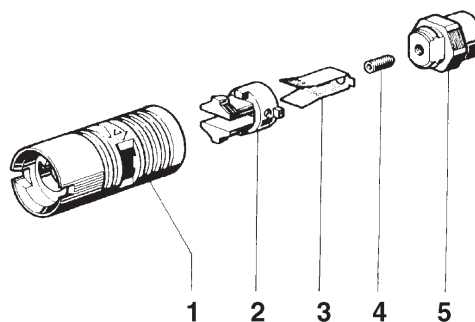

VARIOJET Fan Nozzle

ASSY. NO. 10.9532.00

ITEM	PART NO.	DESCRIPTION	QTY.
1.	10037951	Knob, Regulating	1
2.	10029951	Holder, Nozzle	1
3.	10030476	Blade, Multireg Guide	1
4.	98661000	Nozzle	1
5.	10038070	Nozzle Holder	1