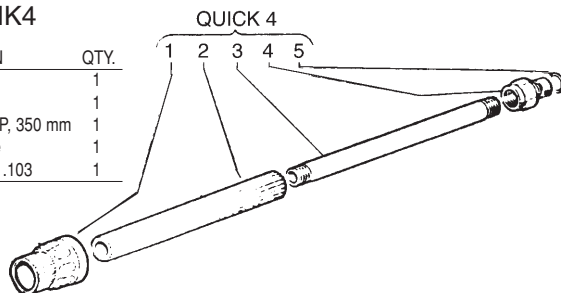

ZP5 Gun and Hose

ASSY. NO. 18.9517.00

ITEM	PART NO.	DESCRIPTION	QTY.
1.	18208770	Body, Pistol Unloader	1
2.	90366200	O-Ring, .118 x .079	1
3.	90357700	O-Ring, .302 x .070	2
4.	18208851	Shutter	1
5.	94734000	Spring	1
6.	99074400	Screw, M3x16	5
7.	18208951	Trigger	1
8.	18209251	Housing, Left, Plastic, Black	1
9.	18209351	Housing, Right, Plastic, Black	1
10.	98401800	Hose, High Pressure, 7mm	1
11.	90381800	O-Ring, .299 x .103	1
12.	10052551	Adapter	1
13.	18209451	Latch, Plastic, Red	1

QUICK 4 14-in. Lance

ASSY. NO. ZOZQUIK4

ITEM	PART NO.	DESCRIPTION	QTY.
1.	10029551	Nut, Ring	1
2.	18012698	Grip, Hand	1
3.	18012789	Tube, 1/4-BSP, 350 mm	1
4.	10029770	Coupling, Male	1
5.	90382000	O-Ring, .359 x .103	1