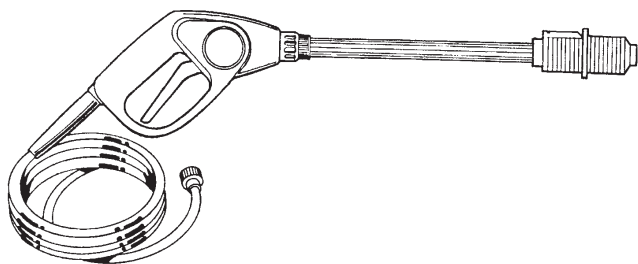

Easy to carry – easy to use. Just attach to a garden hose and plug into a standard 110V-15 amp circuit. Then you're ready to wash your troubles away.

(shown with optional cart)

(without cart)

SPECIFICATIONS

Part Number:	Variojet nozzle, with cart w/o cart	ZCLEANAW ZCLEANA
	Rotoclean nozzle, with cart w/o cart	ZCLEANRW ZCLEANR
Maximum Volume		1.85 GPM
Maximum Discharge Pressure		1300 PSI
Equivalent Washing Impact with Rotoclean		2300 PSI
Single-Phase Motor Power		120 V-15A
Motor Protector		Current Thermal Overload
Motor Protection Grade		IP x 5
Maximum Inlet Water Temperature		140° F
Hose Length		23 ft.
Cord Length		7 ft.
Oil Capacity		5 oz.
Oil type	General Pump Industrial Grade Pump Oil General Pump Oil: #100214 6-pack #100216 24-pack	
Weight:	with cart w/o cart	26.9 lbs. 25.1 lbs.
Dimensions:	with cart w/o cart	20.5" x 8.8" x 14.1" 15.3" x 7" x 11.8"

QUICK 4 14-in. Lance

ASSY. NO. ZOZQUIK4

ITEM	PART NO.	DESCRIPTION	QTY.
1.	10029551	Nut, Ring	1
2.	18012698	Grip, Hand	1
3.	18012789	Tube, 1/4-BSP, 350 mm	1
4.	10029770	Coupling, Male	1
5.	90382000	O-Ring, .359 x .103	1