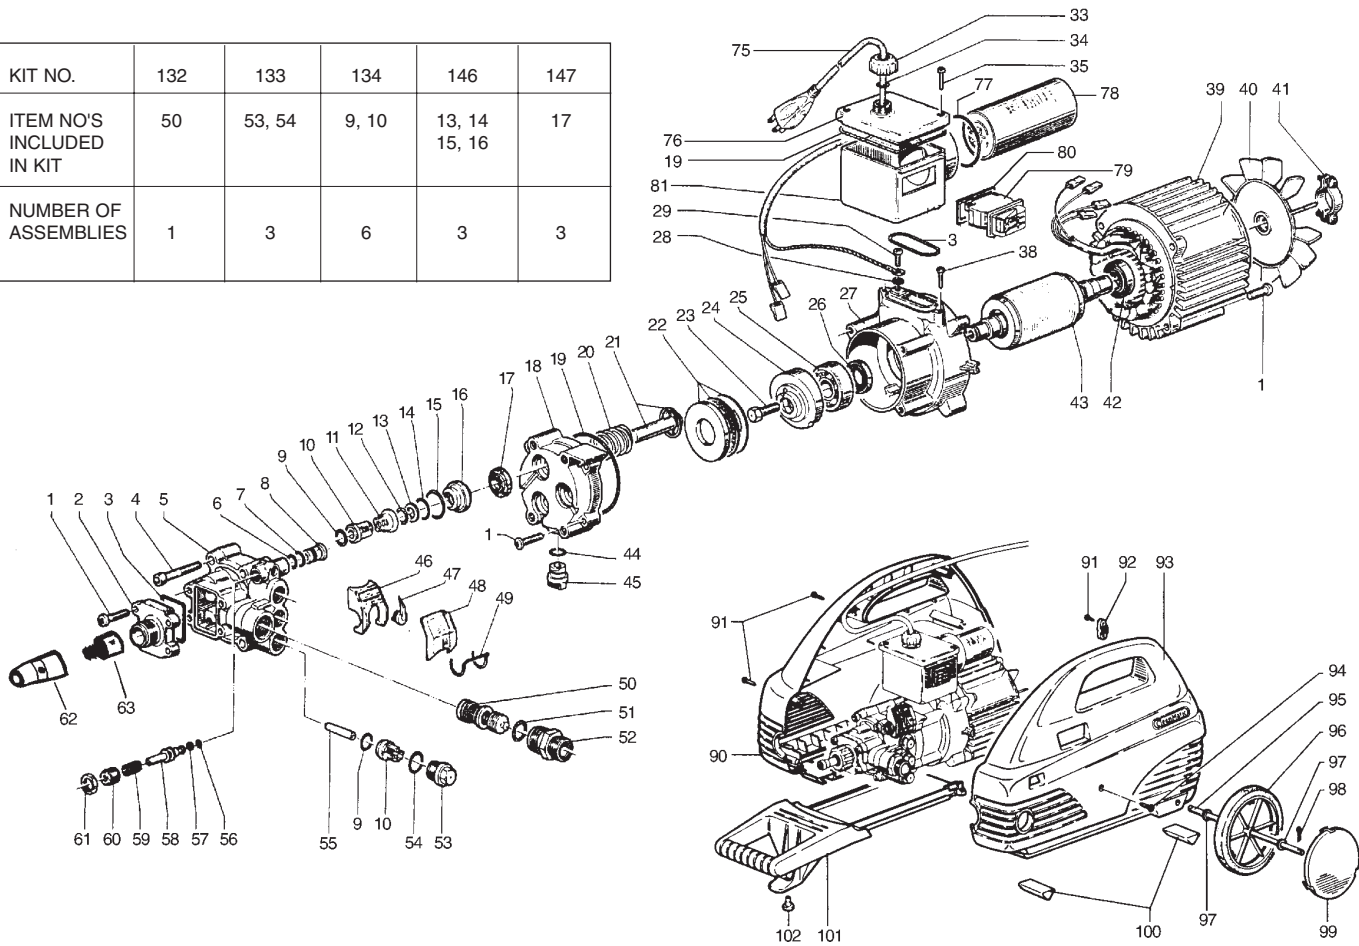

CLEANMATIC

KIT NO.	132	133	134	146	147
ITEM NO'S INCLUDED IN KIT	50	53, 54	9, 10	13, 14 15, 16	17
NUMBER OF ASSEMBLIES	1	3	6	3	3

ITEM	PART NO.	DESCRIPTION	KIT	QTY.	ITEM	PART NO.	DESCRIPTION	KIT	QTY.	ITEM	PART NO.	DESCRIPTION	KIT	QTY.
1.	99191400	Screw, M6x30		12	27.	56010022	Crankcase		1	58.	36258970	Gauge, Piston		1
2.	56210251	Cover		1	28.	96691300	Washer, M5.3		1	59.	94733800	Spring		1
3.	90387700	O-Ring, 1.549 x .103		2	29.	99154200	Screw		1	60.	36258070	Screw, Diaphragm, M14x1		1
4.	99314400	Screw, M8x50		4	33.	92976800	Nut, Wing, 1/2-14 BSPP		1	61.	92249200	Nut, M14		1
5.	56120022	Head, Pump		1	34.	90402600	O-Ring, .296 x .084		1	62.	93657000	Nozzle, Clauberg		1
6.	90358100	O-Ring, .344 x .070		1	35.	99131200	Screw, M4 x 18		2	63.	93668500	Coupling, Quick, Male		1
7.	90381800	O-Ring, .299 x .103		1	38.	99147400	Screw, Phillips		2	75.	10718701	Cord		1
8.	54210970	Cylinder, Pressure Gauge		1	39.	38326602	Stator		1	76.	38212151	Cover		1
9.	90358900	O-Ring, .489 x .070	134	6	40.	38030051	Fan		1	77.	90388900	O-Ring, 1.925 x .103		1
10.	36711601	Unit, Valve	134	6	41.	38211801	Ring, Lock		1	78.	93568800	Condenser		1
11.	56210151	Spacer		3	42.	91804000	Bearing		1	79.	93502700	Switch		1
12.	90382700	O-Ring, .469 x .103		3	43.	38346002	Rotor		1	80.	41212684	Gasket, Switch		1
13.	90507300	Ring	146	3	44.	90383000	O-Ring		1	81.	38212451	Cover		1
14.	90359600	O-Ring, .739 x .070	146	3	45.	56210051	Plug		1	90.	56231051	Cover, Right		1
15.	90385700	O-Ring, .937 x .103	146	3	46.	36259001	Dial		1	91.	99131200	Screw, M4x18		9
16.	56080051	Spacer	146	3	47.	36257851	Indicator		1	92.	23009551	Cover		1
17.	90154200	Seal, Oil	147	3	48.	36257751	Cover, Dial		1	93.	56230051	Cover, Left		1
18.	56210422	Flange		1	49.	94871800	Spring, Torsion		1	94.	99147400	Screw, Phillips		2
19.	90391600	O-Ring, 3.237 x .103		2	50.	34013201	Kit, Valve	132	3	95.	56241064	Shaft		1
20.	94756400	Spring		3	51.	90384700	O-Ring, .797 x .103		1	96.	56241102	Wheel		2
21.	56040101	Piston		3	52.	36322370	Fitting, Outlet		1	97.	96701700	Washer		4
22.	91834700	Axle, Bearing		1	53.	98213500	Plug, M18		1	98.	91708000	Pin, Split		2
23.	99306800	Screw		1	54.	90359300	O-Ring, .614 x .070	133	3	99.	56241251	Cap, Wheel		2
24.	56211122	Plate, Cam		1	55.	56210351	Pin		2	100.	54200082	Feet, Pump		2
25.	91805000	Bearing		1	56.	90366200	O-Ring, .118 x .079		1	101.	56232051	Handle		1
26.	90161400	Seal, Oil		1	57.	90500400	Ring, Back-up, .114 x .070		1	102.	98192400	Bumper, Rubber		1