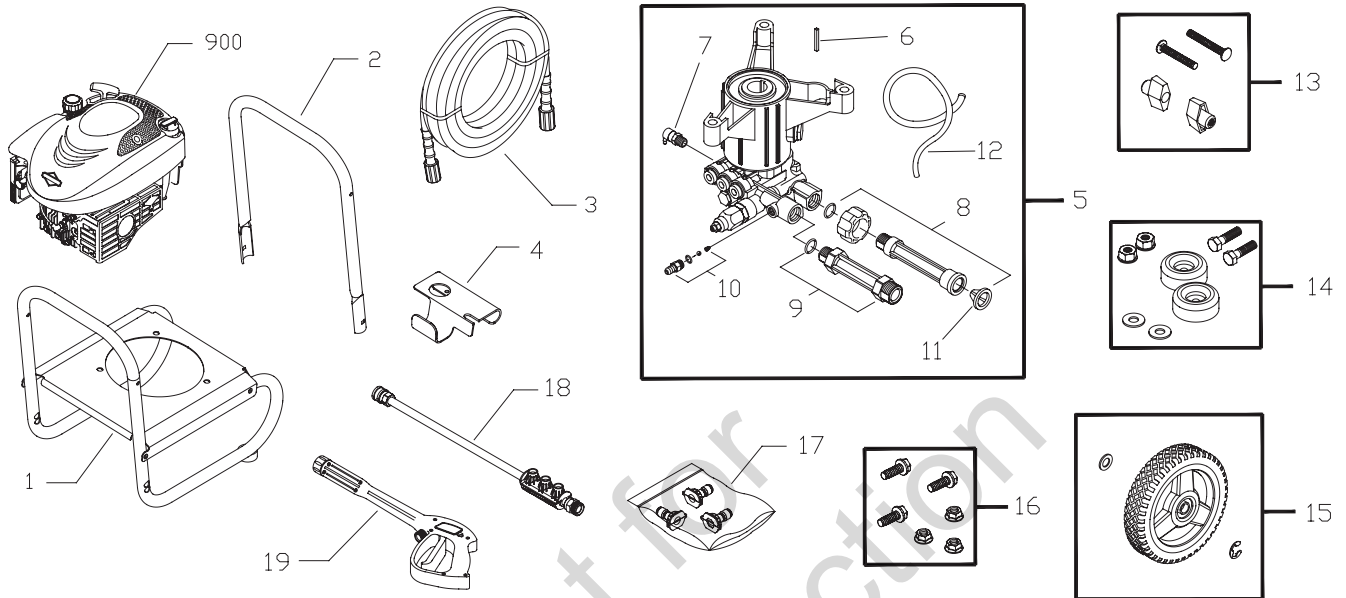

Illustrated Parts List

Questions?

Helpline - 1-800-528-5087 M-F 8-5 CT

This pressure washer is rated in accordance to the Pressure Washer Manufacture Association (PWMA) standard PW101 (Testing and Rating Performance of Pressure Washers).

Briggs & Stratton Power Products group, LLC
Milwaukee, Wisconsin, U.S.A.

Model No. 020456-0 2400 PSI Pressure Washer IPL No. 313035 Revision - (04/20/2010)

Exploded View and Parts List

Item	Part #	Description
1	312946GS	BASE
2	206781BIGS	HANDLE
3	196006GS	HOSE
4	206813GS	HOLDER-ACC
5	311554GS	PUMP
6	23139GS	KEY
7	208673GS	VALVE-THERMAL RELIEF
8	201496GS	KIT-WATER INLET
9	201497GS	FITTING
10	192914GS	KIT-CHEMICAL INJ
11	B2384GS	FILTER-GARDEN HOSE
12	310975GS	HOSE-CHEMICAL
13	B2203GS	KIT-HARDWARE HANDLE
14	192310GS	KIT-VIBRATION MOUNT
15	208619GS	KIT-WHEEL
	192050GS	E-RING
16	203526GS	KIT-HARDWARE PUMP MOUNTING
17	312641GS	KIT-QC NOZZLES
	198841GS	NOZZLE-QC BLACK
	195983AAGS	NOZZLE-QC RED
	195983ACGS	NOZZLE-QC GREEN Item

Part #	Description
18	207790GS EXTENSION-QC
19	204627GS GUN
900	§ ENGINE

Items Not Illustrated

312603GS	MANUAL-OPERATOR
BB3061BGS	OIL
B1797GS	CLIP
208410GS	AXLE
794693	LABEL-Warning
312598GS	DECAL-Unit
312596GS	DECAL-Shroud
194256GS	TAG-WARNING