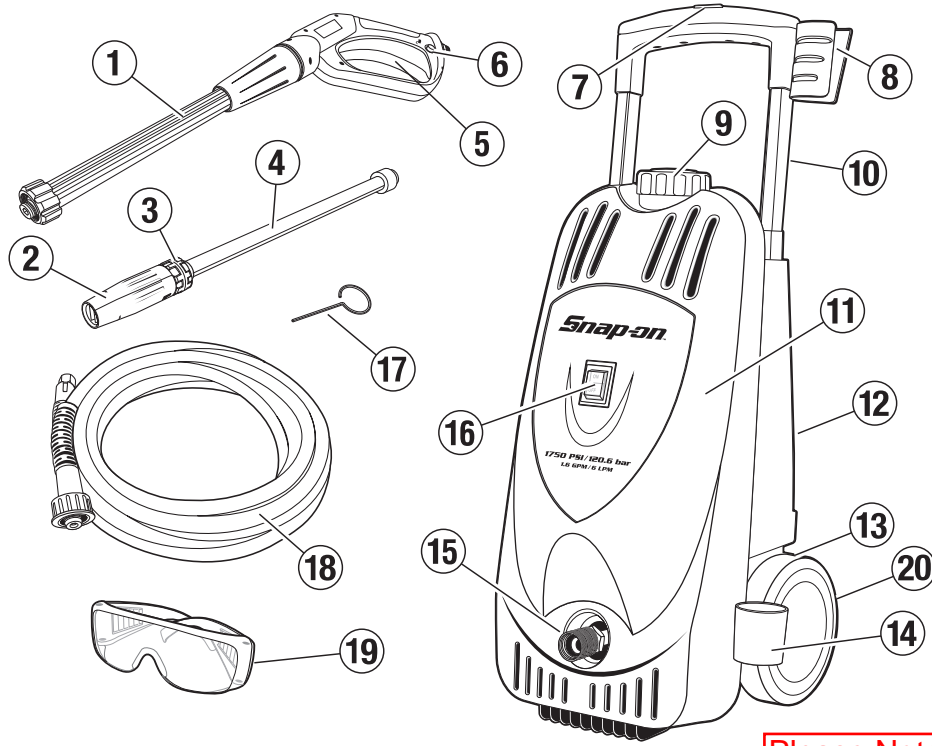

FUNCTIONAL DESCRIPTION - 870366

Please Note Serial Number Breaks

PRESSURE WASHER FEATURES:

1. Gun	a. If serial# 0908001200 or lower, use 691606 b. If serial# 0908001201 or higher, use 691685
2. Adjustable Nozzle	
3. Pressure Adjust Collar	
4. Wand	691607
5. Trigger	
6. Trigger Safety Lock	
7. Handle Release Button	
8. Gun Holder (Top)	
9. Detergent Tank Lid	691609
10. Retractable Handle	
11. Pressure Washer	
12. GFCI Power Cord (not shown)	
13. High Pressure Outlet (not shown)	
14. Gun Holder (Bottom)	
15. Garden Hose Coupling/Water Inlet	a. If serial# 0908001200 or lower, use 691608 b. If serial# 0908001201 or higher, use 691686
16. On/Off Switch	691611
17. Nozzle Cleaning Needle	
18. Pressure Hose	a. If serial# 0908001200 or lower, use 691605 b. If serial# 0908001201 or higher, use 691684
19. Safety Glasses	833301
20. Wheel Assembly	691610