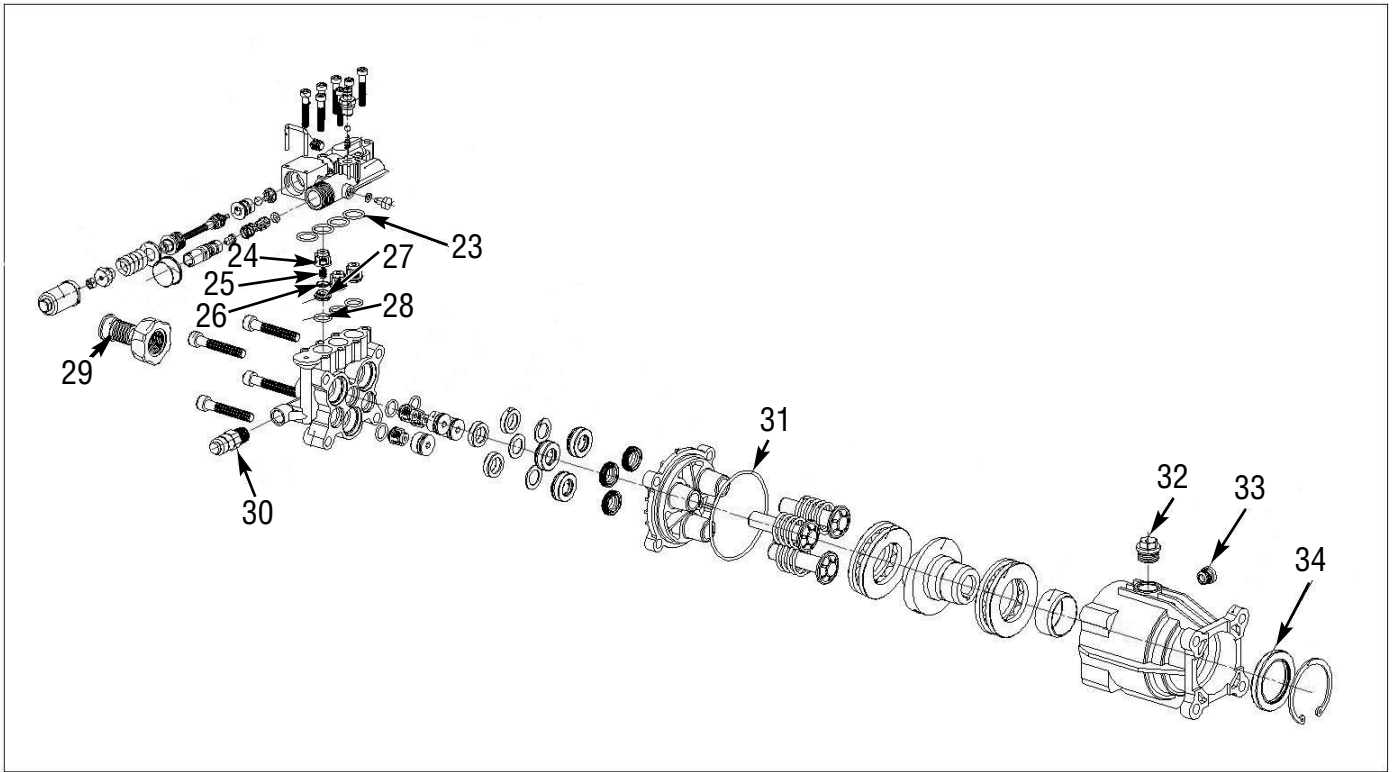

REPLACEMENT PARTS LIST - 870599 2700PSI GAS PRESSURE WASHER

REPLACEMENT PARTS:

Ref. No./ Description	Part No.
1. Spray Wand	691700
2. Spray Gun	691701
3. Pressure Hose Housing	691633
4. Pressure Nozzles (5)	691632
5. Detergent Tank Cap	691702
6. Gun Holder Kit	691703
7. Wheel Kit	691704
8. Leg Kit	691705
9. High Pressure Hose	691706
10. Chemical Tank Valve	691637

ENGINE PARTS LIST - 870599 2700PSI GAS PRESSURE WASHER

REPLACEMENT PARTS:

Ref. No./ Description	Part No.
11. Carburetor	691623
12. Fuel Tank Cap	691619
13. Pull Rope Assembly	691627
14. Air Cleaner Assembly	691617
15. Muffler Assembly	691618
16. Strainer-Fuel Tank	691620
17. Fuel Tank	691621
18. Governor Assembly	691624
19. Governor Arm	691625
20. Governor Balancer	691626
21. Ignition Coil	691628
22. Low Oil Sensor Assembly	691629

PUMP PARTS LIST - 870599 2700PSI GAS PRESSURE WASHER

REPLACEMENT PARTS:

Ref. No./ Description	Part No.
23. O Ring Kit	691707
24. Check Valve Kit	691708
25. Check Valve Spring Kit	691709
26. Check Valve Gasket Kit	691710
27. Check Valve Seat Kit	691711
28. O Ring Kit	691712
29. Inlet Water Connector	691713
30. Thermal Relief Valve Assembly	691714
31. O Ring	691715
32. Oil Fill Plug	691716
33. Oil Drain Plug	691717
34. Seal	691718