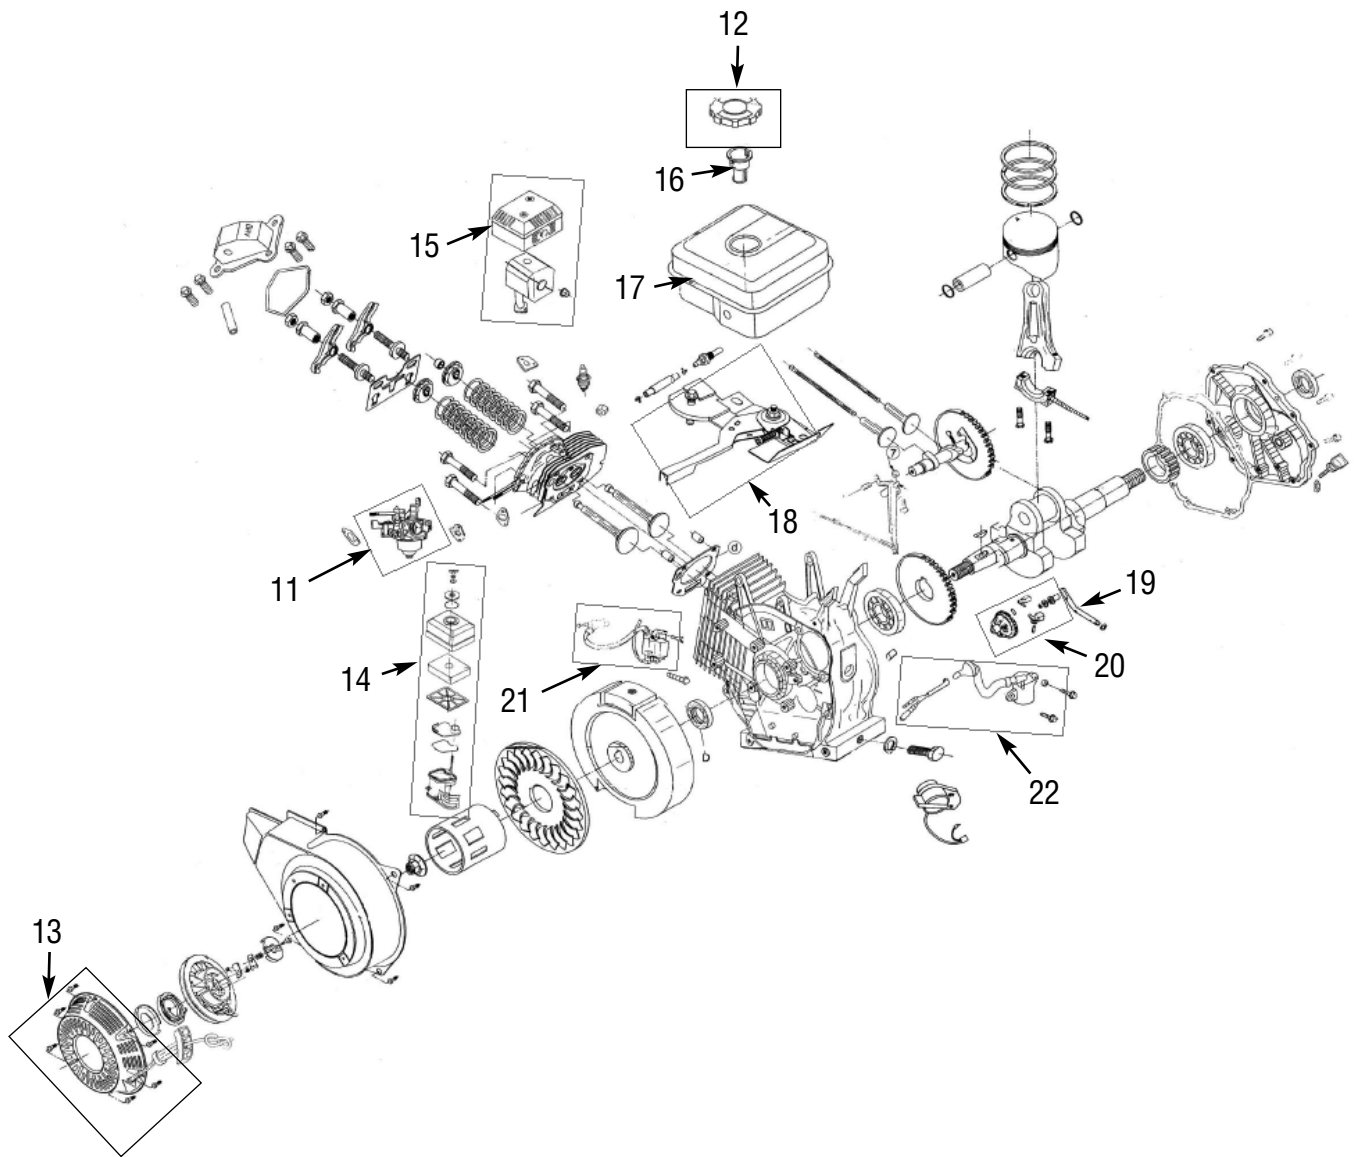

REPLACEMENT PARTS LIST - 870599 2700PSI GAS PRESSURE WASHER

REPLACEMENT PARTS:

Ref. No./ Description	Part No.
1. Spray Wand	691700
2. Spray Gun	691701
3. Pressure Hose Housing	691633
4. Pressure Nozzles (5)	691632
5. Detergent Tank Cap	691702
6. Gun Holder Kit	691703
7. Wheel Kit	691704
8. Leg Kit	691705
9. High Pressure Hose	691706
10. Chemical Tank Valve	691637

ENGINE PARTS LIST - 870599 2700PSI GAS PRESSURE WASHER

REPLACEMENT PARTS:

Ref. No./ Description	Part No.
11. Carburetor	691623
12. Fuel Tank Cap	691619
13. Pull Rope Assembly	691627
14. Air Cleaner Assembly	691617
15. Muffler Assembly	691618
16. Strainer-Fuel Tank	691620
17. Fuel Tank	691621
18. Governor Assembly	691624
19. Governor Arm	691625
20. Governor Balancer	691626
21. Ignition Coil	691628
22. Low Oil Sensor Assembly	691629

PUMP PARTS LIST - 870599 2700PSI GAS PRESSURE WASHER

REPLACEMENT PARTS:

Ref. No./ Description	Part No.
23. O Ring Kit	691707
24. Check Valve Kit	691708
25. Check Valve Spring Kit	691709
26. Check Valve Gasket Kit	691710
27. Check Valve Seat Kit	691711
28. O Ring Kit	691712
29. Inlet Water Connector	691713
30. Thermal Relief Valve Assembly	691714
31. O Ring	691715
32. Oil Fill Plug	691716
33. Oil Drain Plug	691717
34. Seal	691718