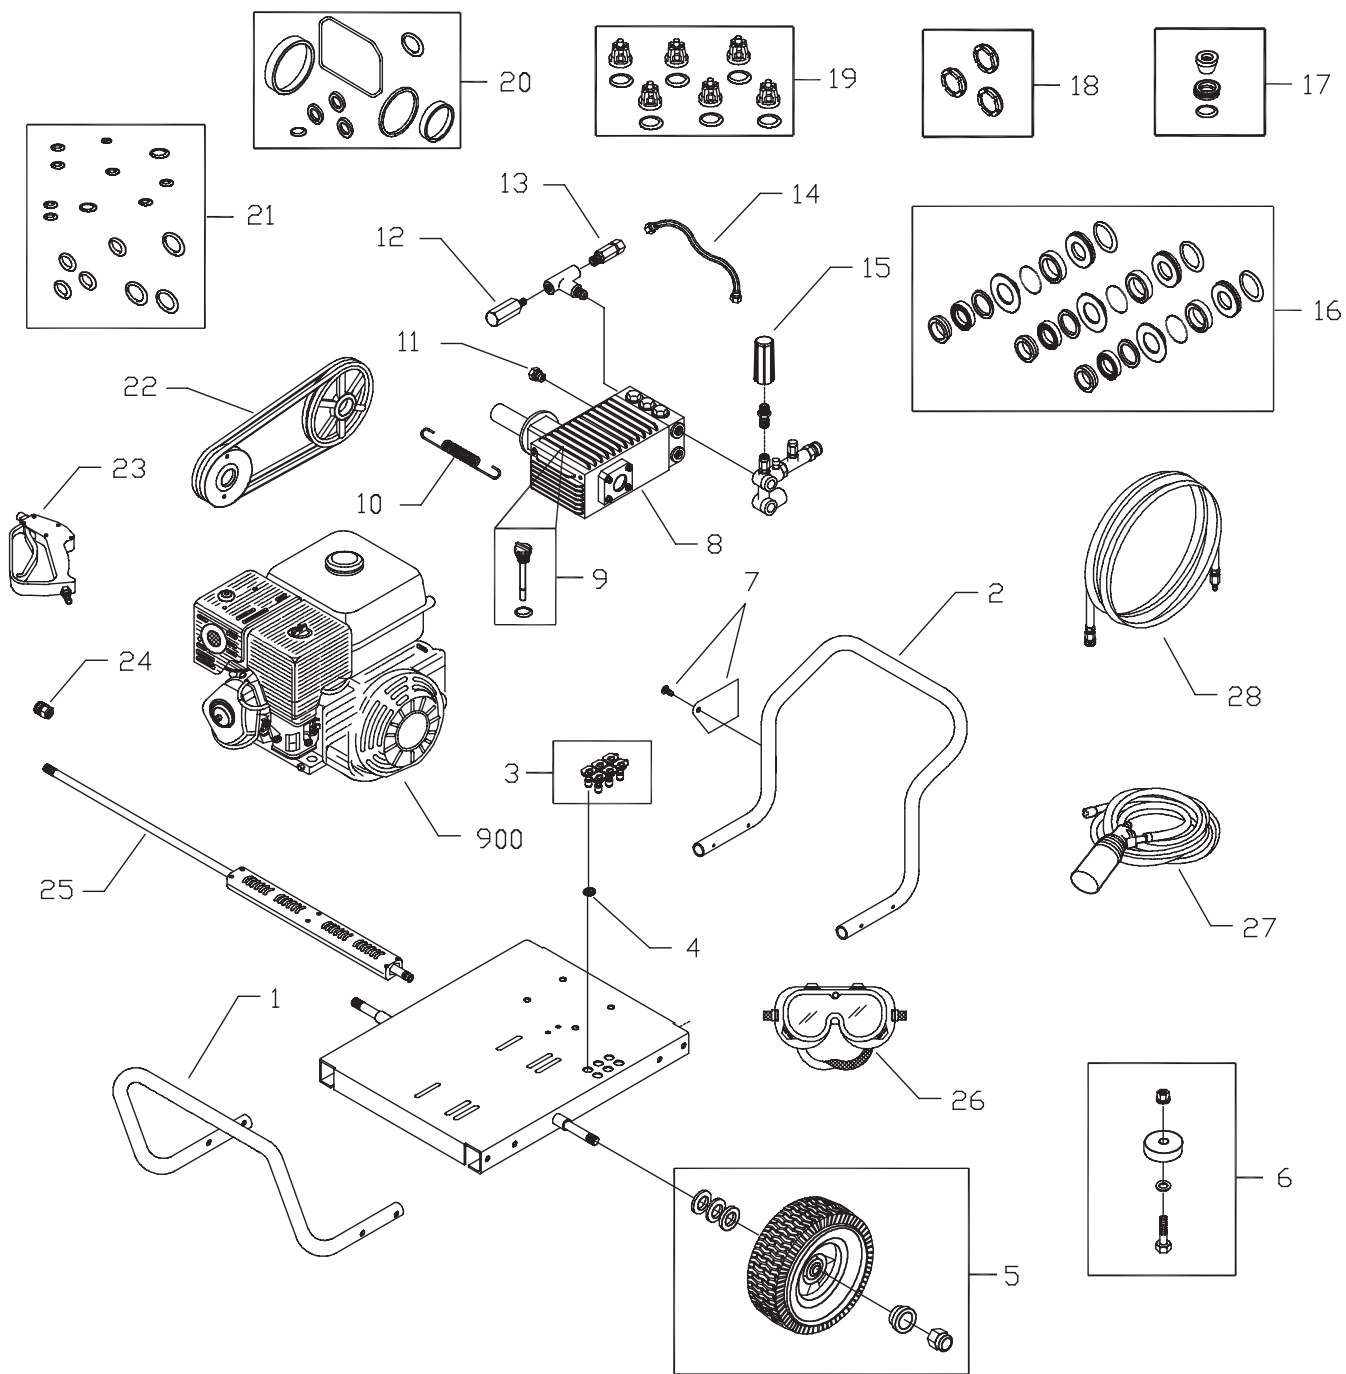

EXPLODED VIEW

Copyright © 2008 Briggs & Stratton Power Products Group, LLC. All rights reserved. No part of this material may be reproduced or transmitted in any form by any means without the express written permission of Briggs & Stratton Power Products Group, LLC.

PARTS LIST

Item	Part #	Description
1	206700GS	HANDLE, Rear
2	206701GS	HANDLE, Front
3	206711GS	KIT, Nozzles
4	206681GS	GROMMET
5	206709GS	KIT, Wheel
6	206710GS	KIT, Base Support
7	194256GS	KIT, Tag Warning
8	206708GS	PUMP
9	206750GS	DIPSTICK
10	206732GS	SPRING, Belt Guard
11	206714GS	VALVE, Thermal Relief
12	206751GS	VALVE, Relief
13	206730GS	VALVE, EZ Start
14	206715GS	HOSE, Bypass
15	206733GS	UNLOADER, Adjustable
16	206718GS	KIT, Water Seal
17	206734GS	KIT, Unloader
18	206752GS	KIT, Support Ring
19	206712GS	KIT, Valve
20	206713GS	KIT, Oil Seal
21	206717GS	KIT, O-Rings, Unloader
22	206716GS	KIT, Belt and Pulley
23	206682GS	GUN, Handle
24	206255GS	QUICK CONNECT, Wand
25	206731GS	WAND, Extension
26	87815GS	GOGGLES
27	203706GS	SOAP INJECTOR
28	202016GS	HOSE
900	§	ENGINE

Parts Not Illustrated

203934GS	MANUAL, Operator's
B1464GS	MANUAL, Engine
BB3061BGS	OIL BOTTLE
194355GS	DECAL, Slow/Fast
200538GS	DECAL, Warning, Hot Muffler
199571GS	DECAL, Choke
200536GS	DECAL, Warning, Moving Parts
203935GS	DECAL, Unit

Optional Accessories

6039	PUMP SAVER

§ - Contact Engine Manufacturer