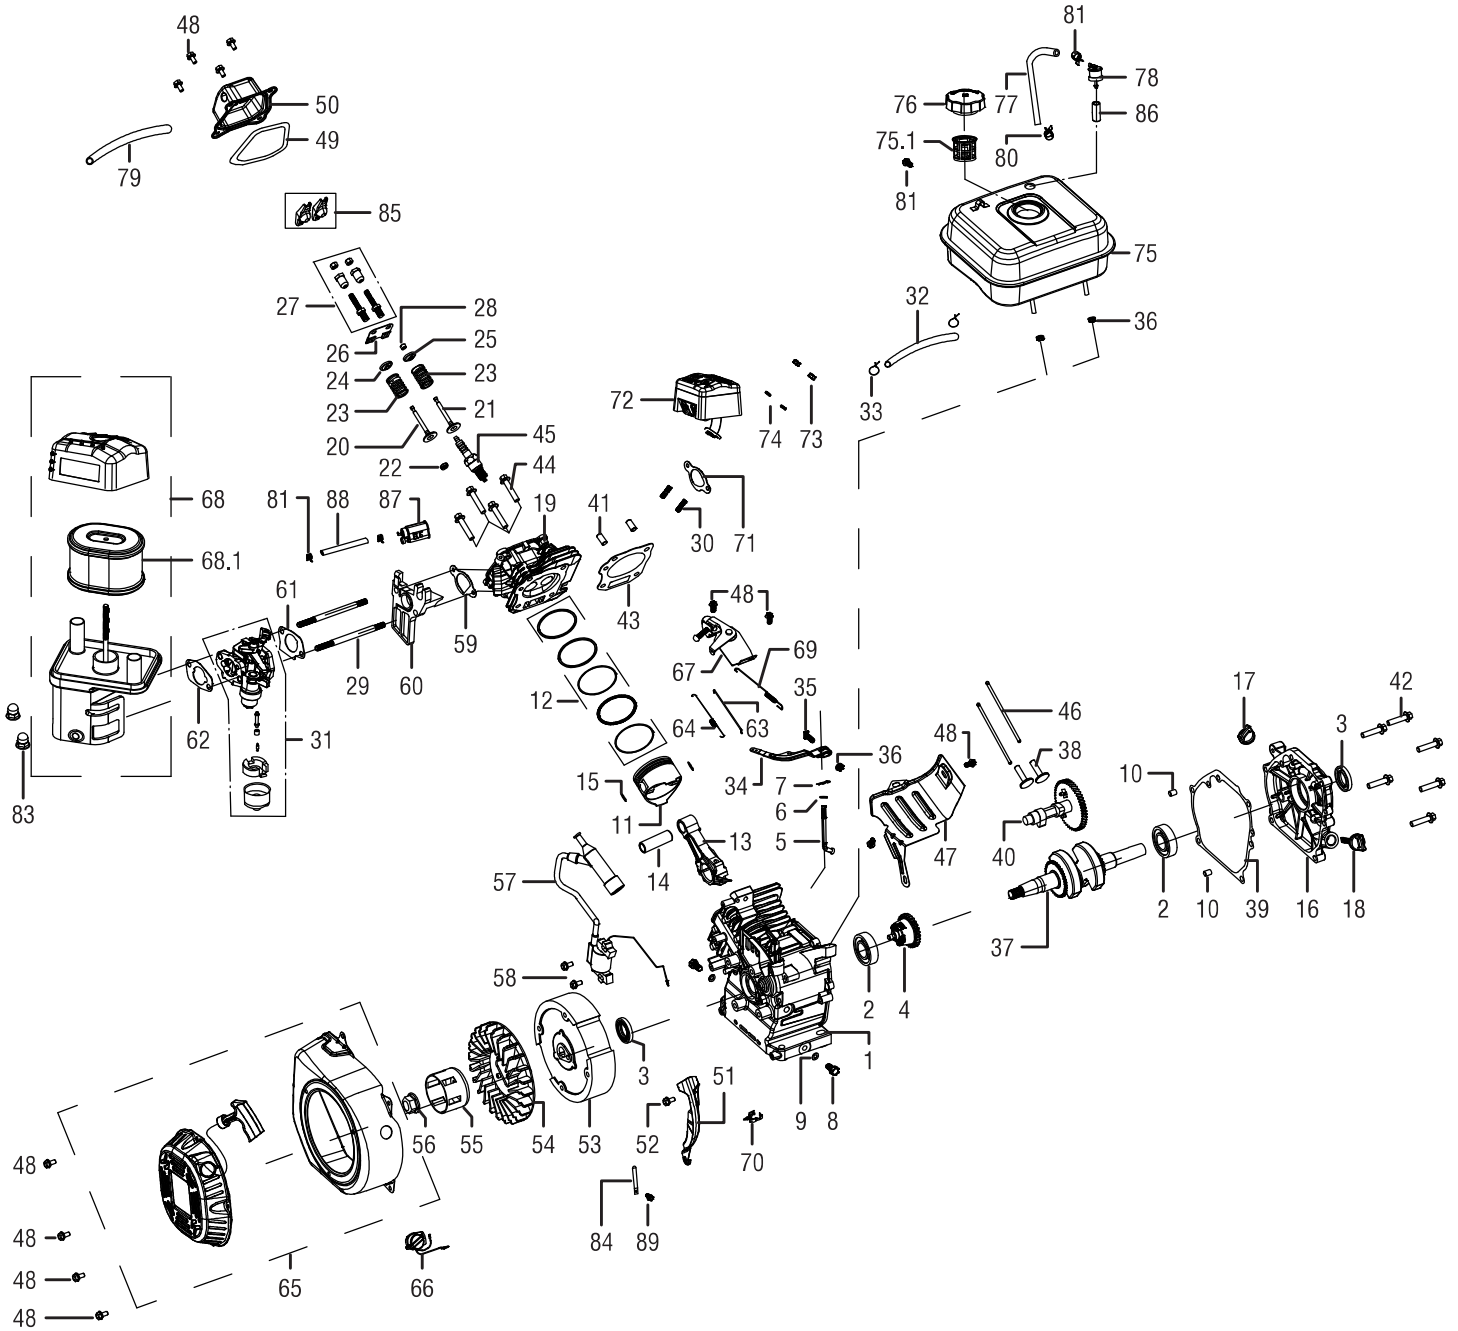

EXPLODED VIEW & PARTS LIST

EXPLODED VIEW & PARTS LIST

NO.	PART NO.	DESCRIPTION	QTY.
1	PW31-101	Crankcase	1
2	PW31-102	Ball Bearing	2
3	PW31-103	Oil Seal	2
4	PW31-104	Governor Arm	1
5	PW31-105	Governor Shaft	1
6	PW31-106	Governor Shaft Washer	1
7	PW31-107	Locking Pin	1
8	PW31-108	Oil Drain Bolt	2
9	PW31-109	Drain Bolt Washer	2
10	PW31-110	Dowel Pin	2
11	PW31-111	Piston	1
12	PW31-112	Piston Ring Assembly	1
13	PW31-113	Connecting Rod Assembly	1
14	PW31-114	Piston Pin	1
15	PW31-115	Piston Clip	2
16	PW31-116	Crankcase Cover	1
17	PW31-117	Oil Plug	1
18	PW31-118	Dipstick	1
19	PW31-119	Cylinder Head	1
20	PW31-120	Intake Valve	1
21	PW31-121	Exhaust Valve	1
22	PW31-122	Intake Valve Return	1
23	PW31-123	Valve Spring	2
24	PW31-124	Intake Valve Seat	1
25	PW31-125	Exhaust Valve Seat	1
26	PW31-126	Push Rod Guide Plate	1
27	PW31-127	Rocker Arm Bolt Assembly	2
28	PW31-128	Rotator	1
29	PW31-129	Stud Bolt	2
30	PW31-130	Stud Bolt	2
31	PW31-131	Carburetor Assembly	1
32	PW31-132	Fuel Line	1
33	PW31-133	Fuel Line Clip	2
34	PW31-134	Governor Arm	1
35	PW31-135	Governor Arm Bolt M6	1
36	PW31-136	Nut M6	3
37	PW31-137	Crankshaft Assembly	1
38	PW31-138	Valve Lifter	2
39	PW31-139	Crankcase Cover Gasket	1
40	PW31-140	Camshaft Assembly	1
41	PW31-141	Dowel Pin	2
42	PW31-142	Bolt M8x30	6
43	PW31-143	Cylinder Head Gasket	1
44	PW31-144	Bolt M8x60	4
45	PW31-145	Spark Plug, Torch F7TC (NGK BP7ES)	1
46	PW31-146	Push Rod	2

NO.	PART NO.	DESCRIPTION	QTY.
47	PW31-147	Shroud	1
48	PW31-148	Bolt M6x12	12
49	PW31-149	Cylinder Head Cover Gasket	1
50	PW31-150	Cylinder Head Cover	1
51	PW31-151	Recoil Bracket	1
52	PW31-152	Bolt M6x20	1
53	PW31-153	Flywheel Assembly	1
54	PW31-154	Recoil Fan	1
55	PW31-155	Recoil Starter Pulley	1
56	PW31-156	Nut	1
57	PW31-157	Ignition Coil Assembly	1
58	PW31-158	Bolt M6x25	2
59	PW31-159	Intake Gasket	1
60	PW31-160	Carburetor Insulator	1
61	PW31-161	Carburetor Insulator Gasket	1
62	PW31-162	Carburetor Spacer	1
63	PW31-163	Governor Rod	1
64	PW31-164	Throttle Return Spring	1
65	PW31-165	Recoil Starter Assembly	1
66	PW31-166	Starter Switch	1
67	PW31-167	Upper Shroud Assembly	1
68	PW31-168	Air Filter Assembly	1
68.1	PW31-168-2	Air Filter Element	1
69	PW31-169	Governor Spring	1
70	PW31-170	Clip	1
71	PW31-171	Muffler Gasket	1
72	PW31-172	Muffler	1
73	PW31-173	Nut M8	2
74	PW31-174	Spring Washer M8	2
75	PW31-175	Fuel Tank Assembly	1
75.1	PW31-175-1	Fuel Strainer	1
76	PW31-176	Fuel Tank Cap	1
77	PW31-177	Relief Valve Connecting Tube	1
78	PW31-179	One Way Valve	1
79	PW31-187	Breather Tube	1
80	PW31-180	Fuel Line Clip	1
81	PW31-181	Fuel Line Clip	3
82	PW31-182	Bolt M6x28	1
83	PW31-183	Nut M6	2
84	PW3100-184	Wire Harness	1
85	PW31-185	Rocker Arm Assembly	2
86	PW31-186	Breather Tube Inlet	1
87	PW3100-187	Carbon Tank Assembly	1
88	PW3100-188	Carbon Tank Connecting Tube	1
89	PW3100-189	Bolt M6x8	1