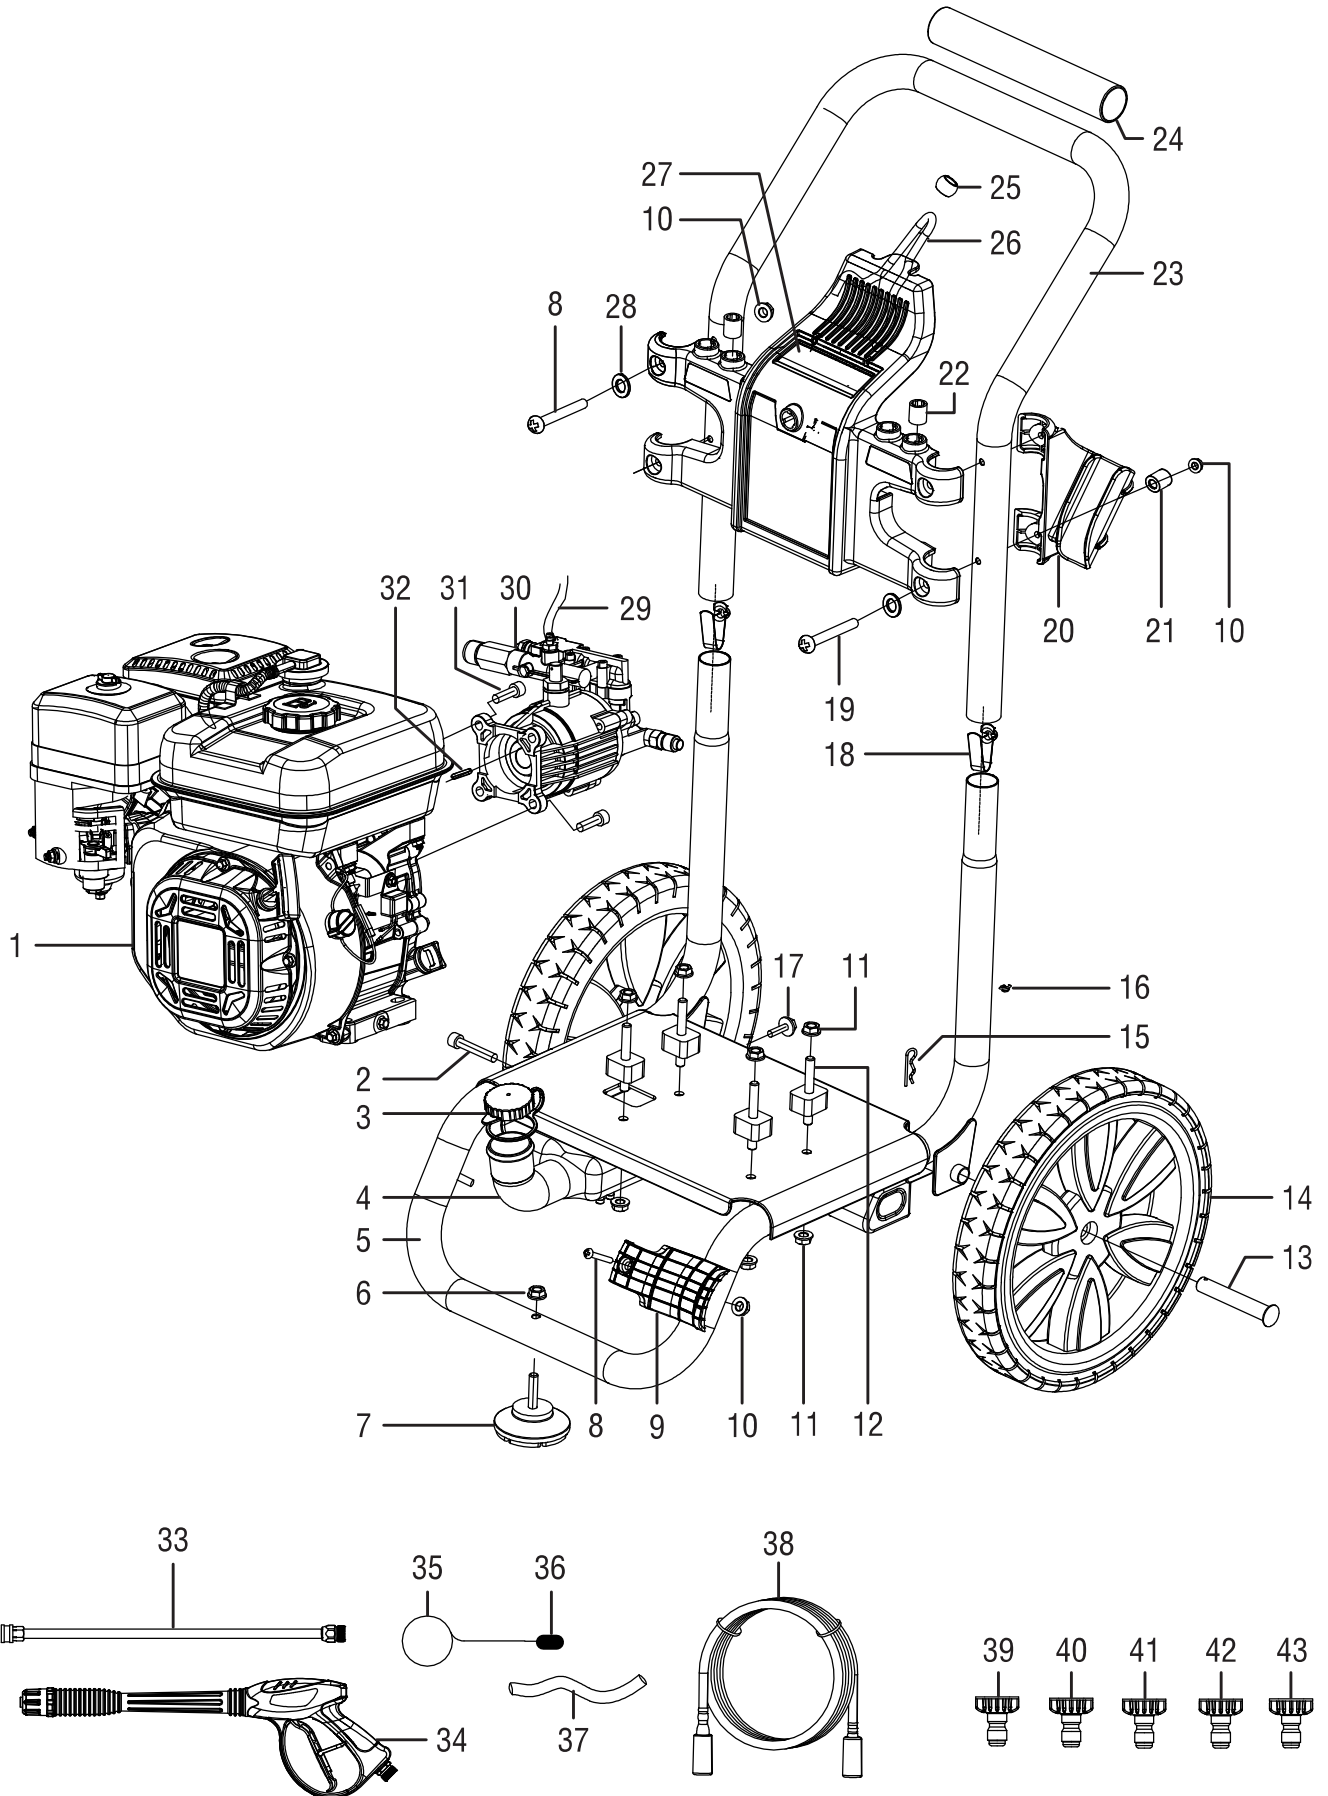

EXPLODED VIEW & PARTS LIST

EXPLODED VIEW & PARTS LIST

NO.	PART NO.	DESCRIPTION	QTY.
1	PW3100-001	Engine, CARB-Compliant	1
2	PW31-002	Bolt M6x40	1
3	PW31-003	Detergent Tank Cap	1
4	PW31B-004	Detergent Tank	1
5	PW31B-005	Lower "A" Frame Assembly	1
6	PW31-006	Lock Nut M8	1
7	PW31-007	Foot	1
8	PW31-008	Phillips Head Screw M6x45	3
9	PW31-009	Lower Gun Hook	1
10	PW31-010	Lock Nut M6	5
11	PW31-011	Lock Nut M8	8
12	PW31-012	Engine Mount	4
13	PW31-013	Wheel Axle	2
14	PW31-014	12" Wheel	2
15	PW31-015	Cotter Pin	2
16	PW31-016	Tubing Clip	2
17	PW31-017	Bolt M6x16	2
18	PW31-018	Spring	2
19	PW31B-020	Bolt M6x55	2
20	PW31-019	Upper Gun Hook	1
21	PW3100-021	Bushing	2
22	PW31-021	Nozzle Holder	4
23	PW31-022	Handle	1
24	PW31-023	Foam Grip	1
25	PW31-024	Bungee Cord Knob	1
26	PW31-025	Bungee Cord	1
27	PW31-026	Panel	1
28	PW3100-028	Flat Washer M6	4
29	PW31-028	Siphon Tube	1
30	PW31-029	Water Pump	1
31	PW31-030	Flange Bolt M8x20	4
32	PW31-031	Output Shaft Key	1
33	PW31-032	Lance	1
34	PW31-033	Spray Gun	1
35	PW31-034	Nozzle Cleaner	1
36	PW3100-036	Nozzle Cleaner Sheath	1
37	PW28-005	Drain Hose	1
38	PW31-036	High Pressure Hose	1
39	PW31-037	Red Nozzle, 0°	1
40	PW31-038	Yellow Nozzle, 15°	1
41	PW31-039	Green Nozzle, 25°	1
42	PW31-040	White Nozzle, 40°	1
43	PW31-041	Black Soap Nozzle	1